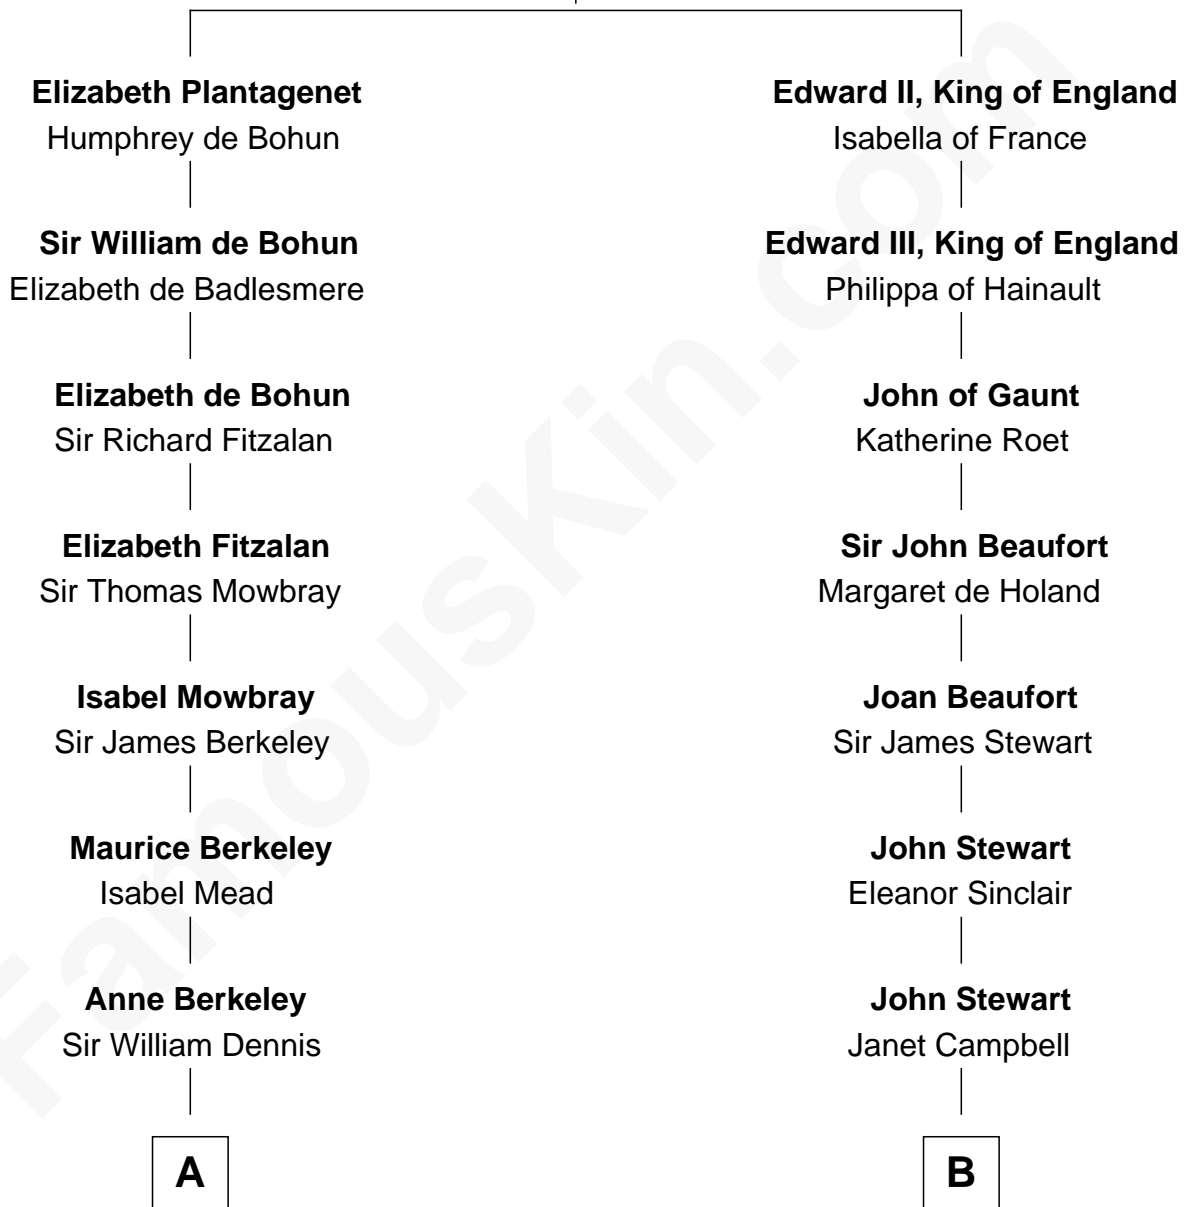

FamousKin.com

Relationship Chart of

Samuel Prescott

Completed Paul Revere's Midnight Ride

16th cousin 2 times removed of

Theodore Roosevelt

26th U.S. President

Eleanor of Castile
Edward I, King of England

C

Martha Bulloch
Theodore Roosevelt

Theodore Roosevelt
26th U.S. President

FamousKin.com