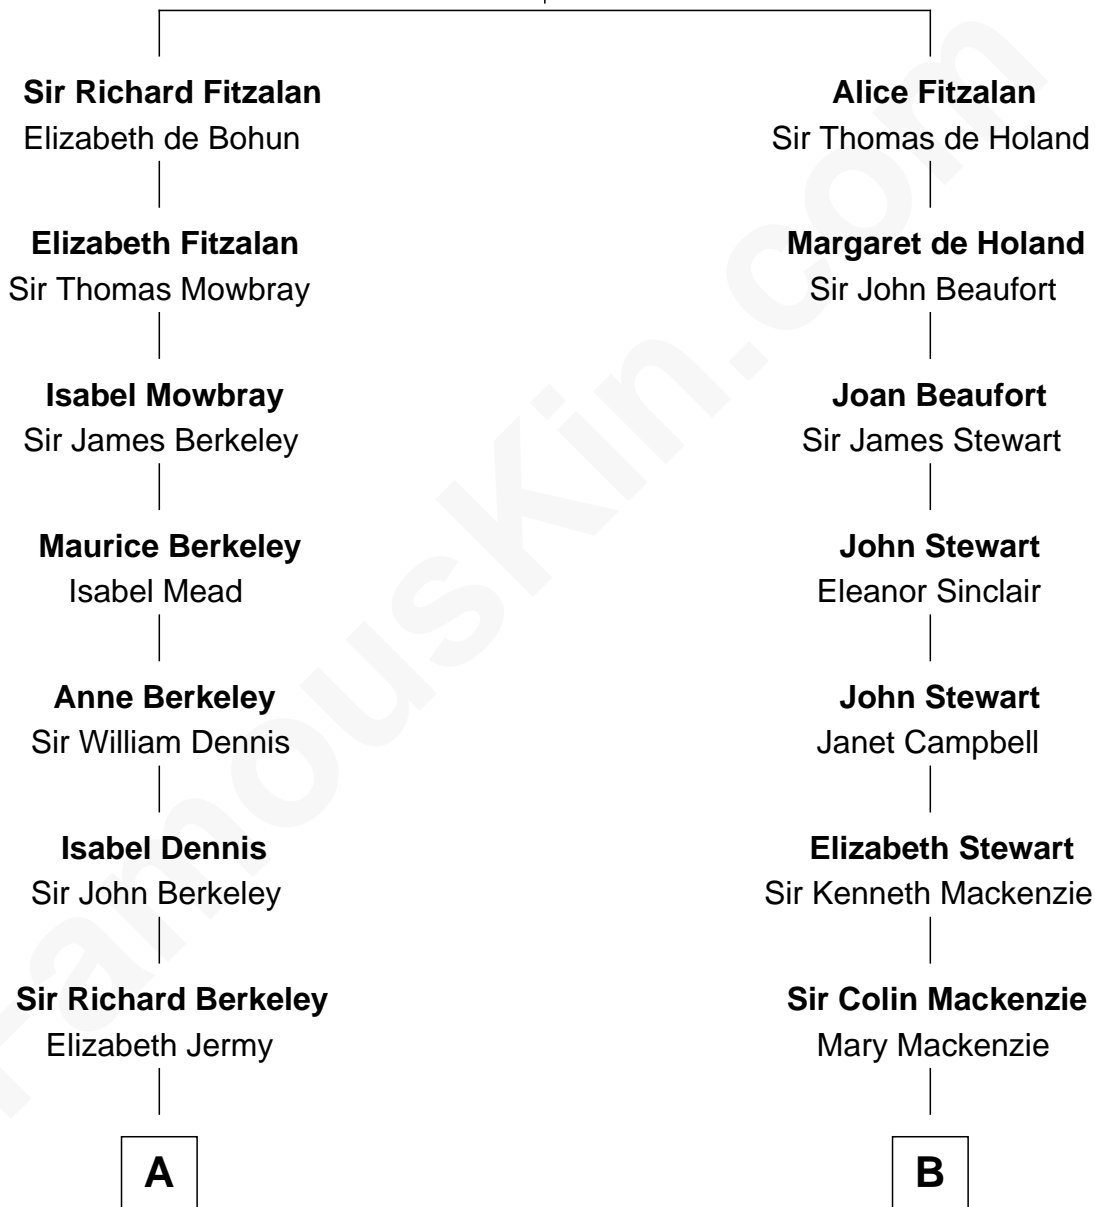

## Relationship Chart of

### Samuel Prescott

*Completed Paul Revere's Midnight Ride*

14th cousin 2 times removed of

**Theodore Roosevelt**  
*26th U.S. President*

**Richard Fitzalan**  
Eleanor Plantagenet

**A**

**Mary Berkeley**  
Sir John Hungerford

**Bridget Hungerford**  
Sir William Lisle

**John Lisle**  
Alice Beckenshaw

**Alice Lisle**  
John Hoar

**Elizabeth Hoar**  
Jonathan Prescott

**Dr. Jonathan Prescott**  
Rebecca Bulkeley

**Dr. Abel Prescott**  
Abigail Brigham