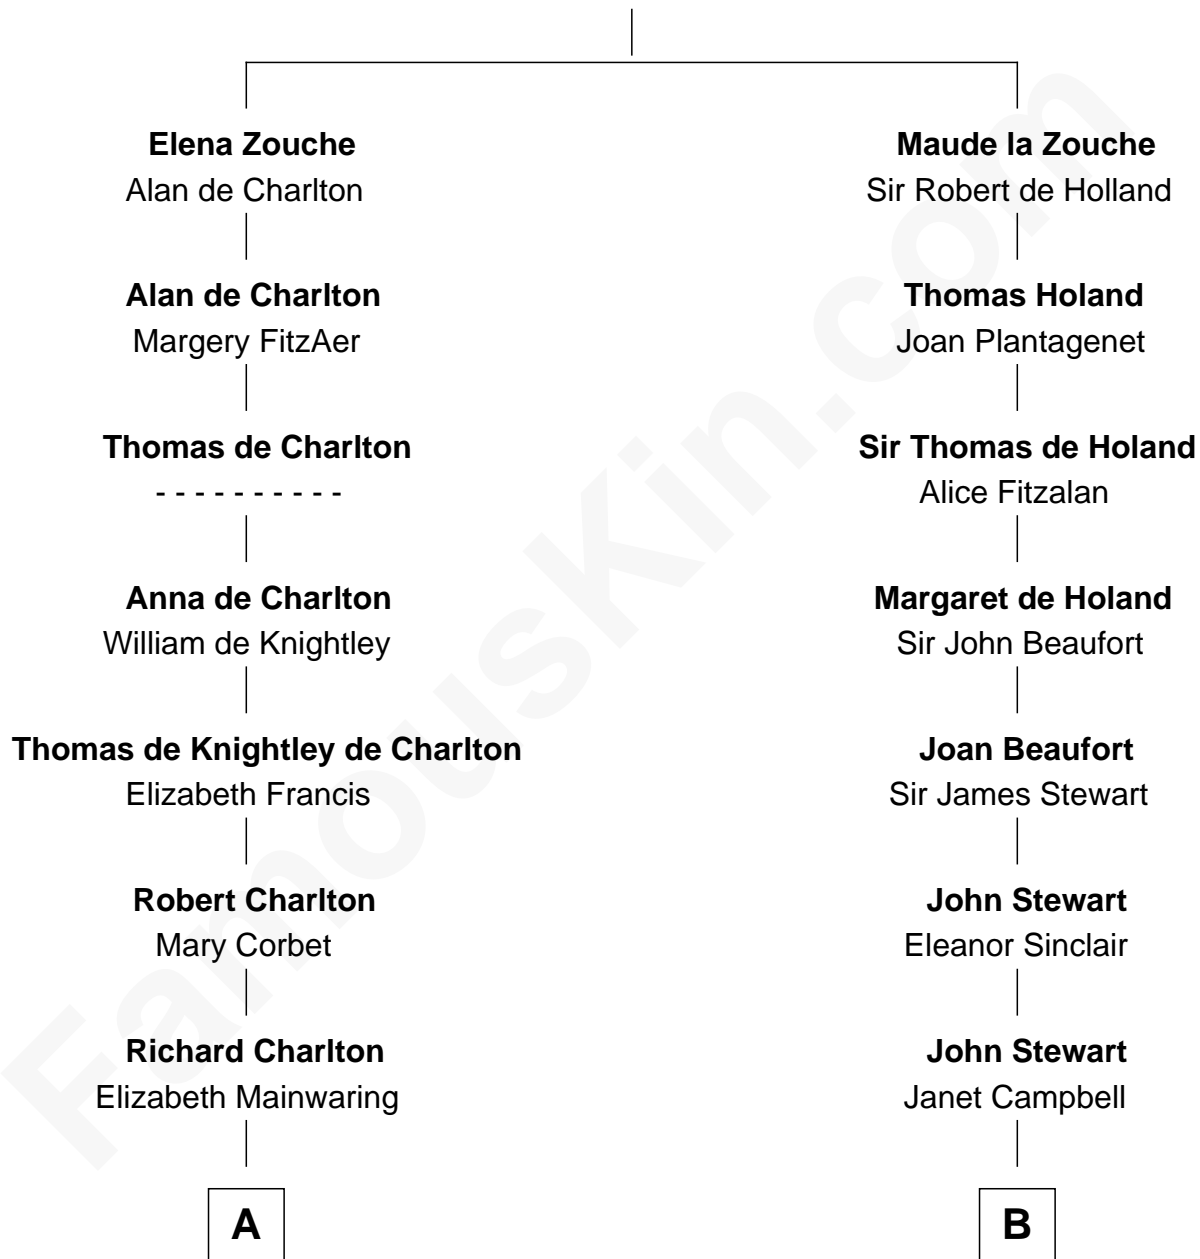

## Relationship Chart of

### Samuel Prescott

*Completed Paul Revere's Midnight Ride*

15th cousin 3 times removed of

**Theodore Roosevelt**  
*26th U.S. President*

**Sir Alan la Zouche**  
Eleanor de Segrave

**C**

**Martha Bulloch**  
Theodore Roosevelt

**Theodore Roosevelt**  
*26th U.S. President*

FamousKin.com