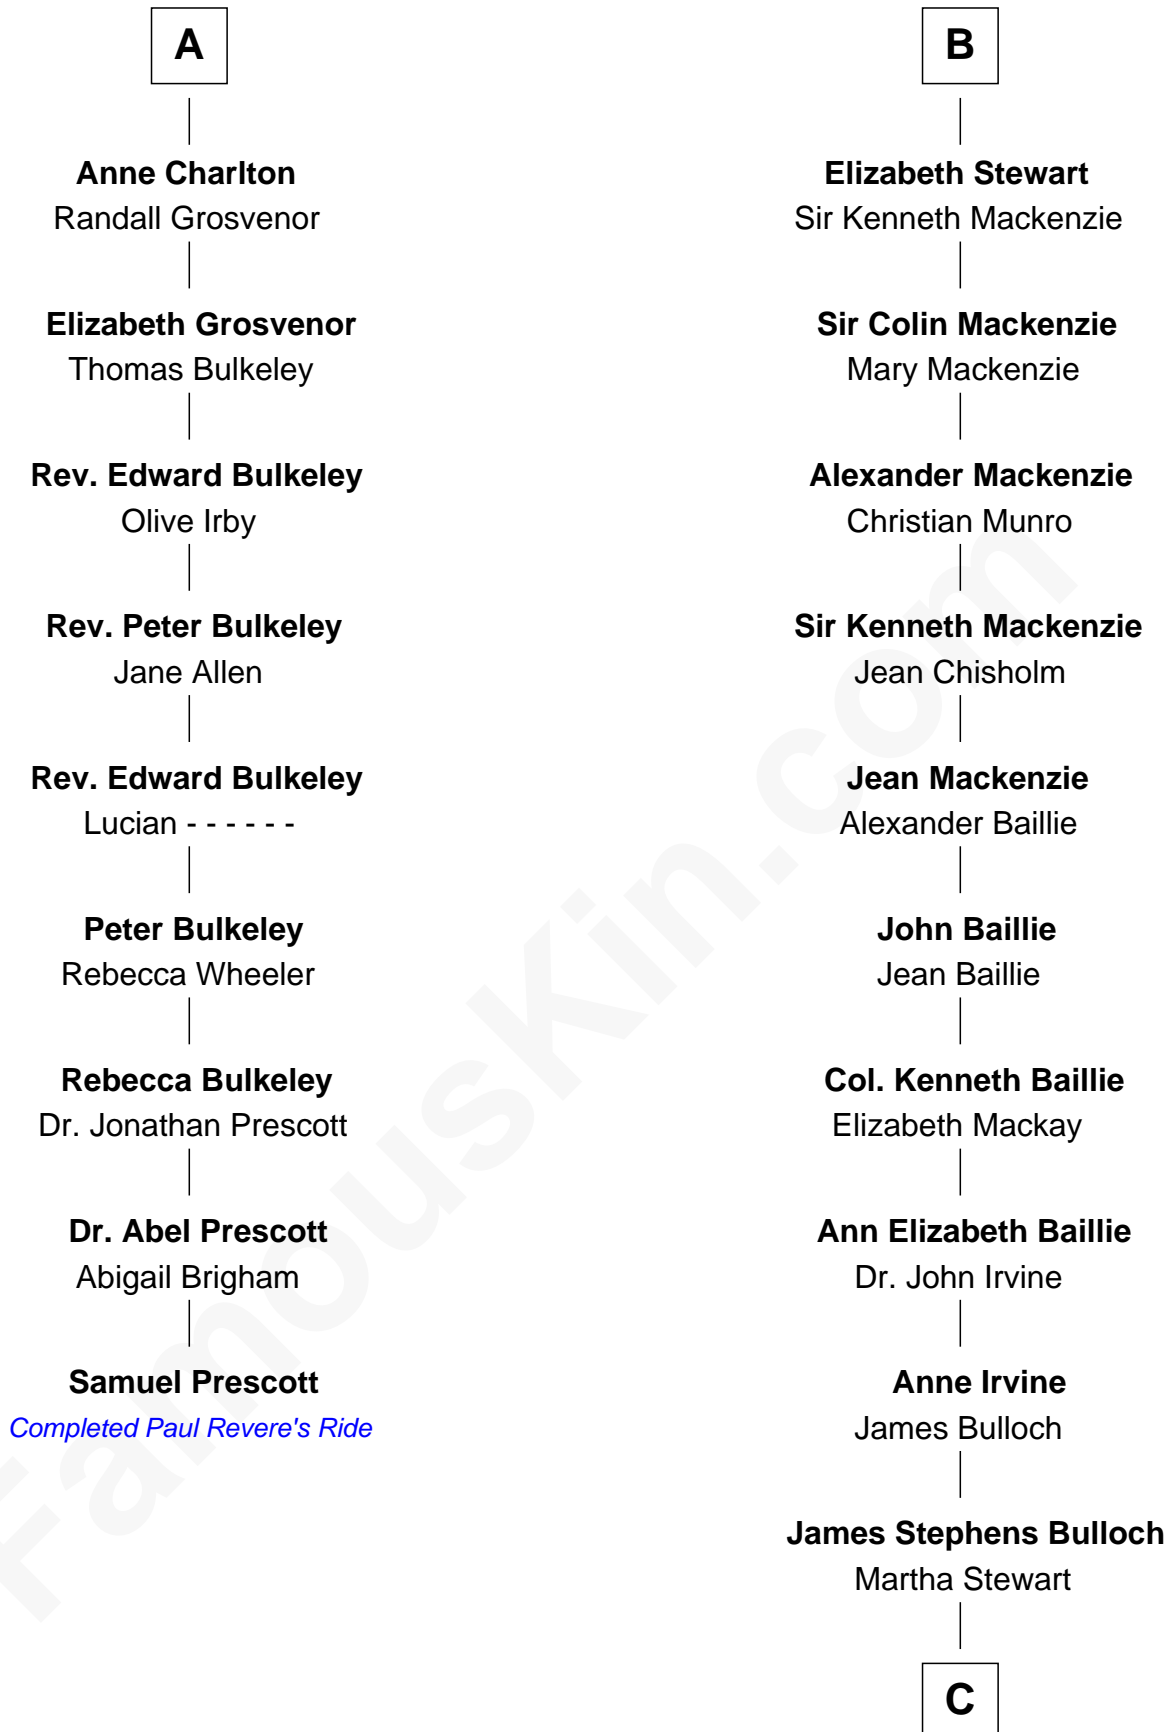

## Relationship Chart of

### Samuel Prescott

*Completed Paul Revere's Midnight Ride*

15th cousin 3 times removed of

**Theodore Roosevelt**  
*26th U.S. President*

**Sir Alan la Zouche**  
Eleanor de Segrave

**C**

**Martha Bulloch**  
Theodore Roosevelt

**Theodore Roosevelt**  
*26th U.S. President*

FamousKin.com