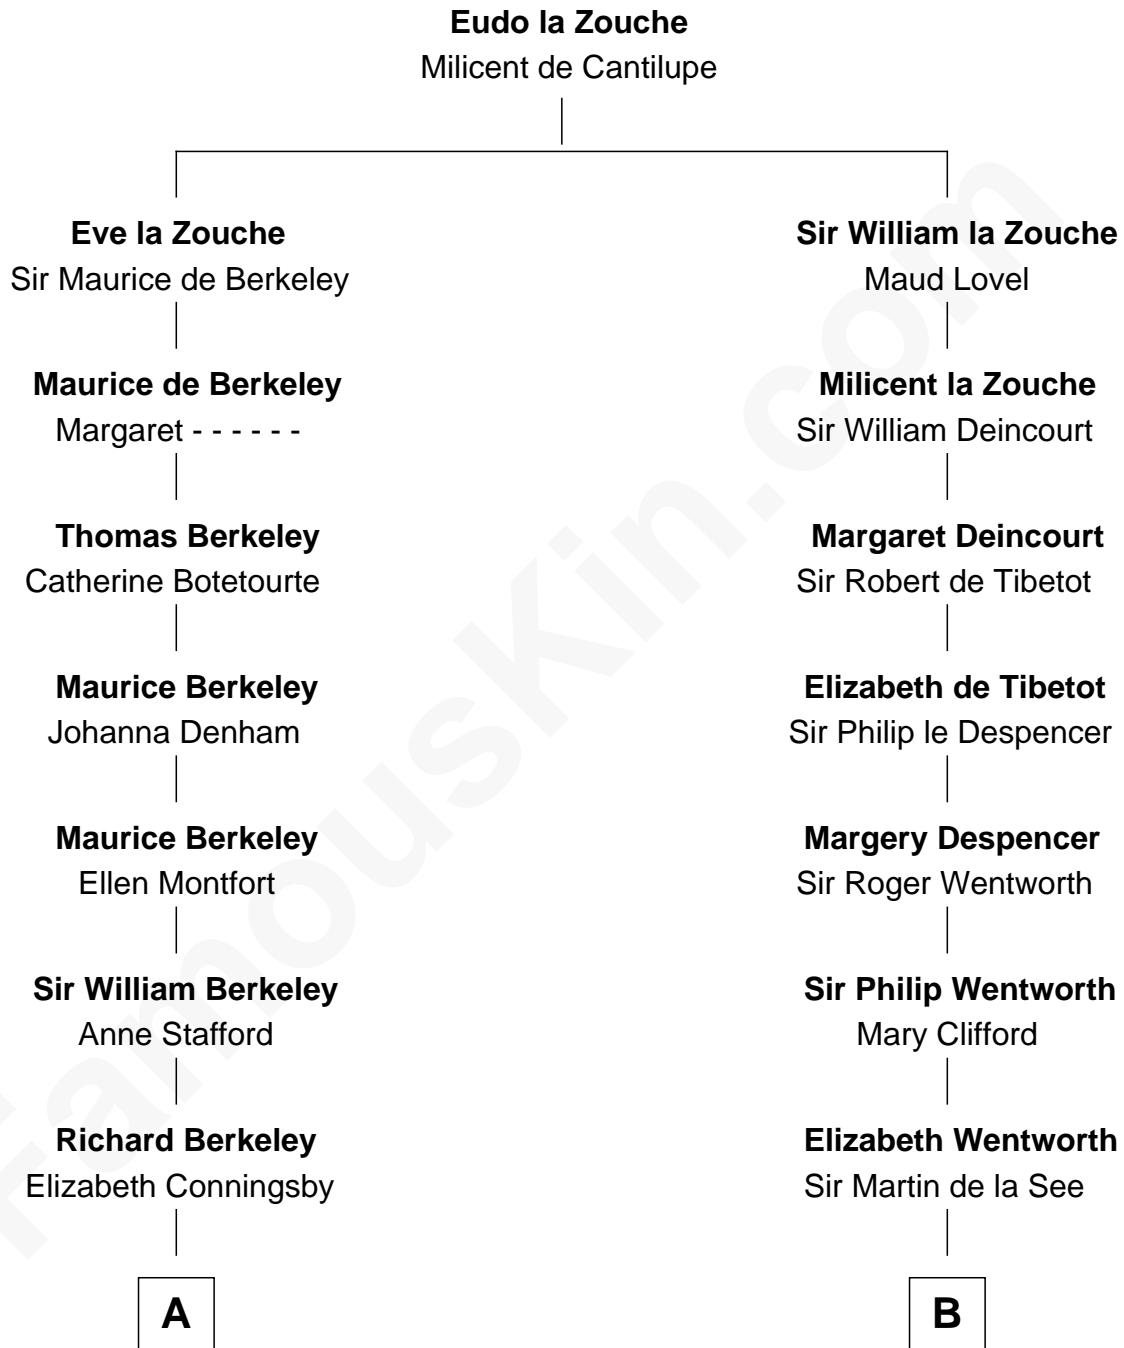

FamousKin.com

Relationship Chart of

Samuel Prescott

Completed Paul Revere's Midnight Ride

16th cousin 5 times removed of

Alice (Lee) Roosevelt

First Wife of President Theodore Roosevelt

C

Nancy Clarke

Francis Cabot

Mary Ann Cabot

Nathaniel Cabot Lee

John Clarke Lee

Harriet Paine Rose

George Cabot Lee

Caroline Watts Haskell

Alice (Lee) Roosevelt

Wife of President Theodore Roosevelt

FamousKin.com