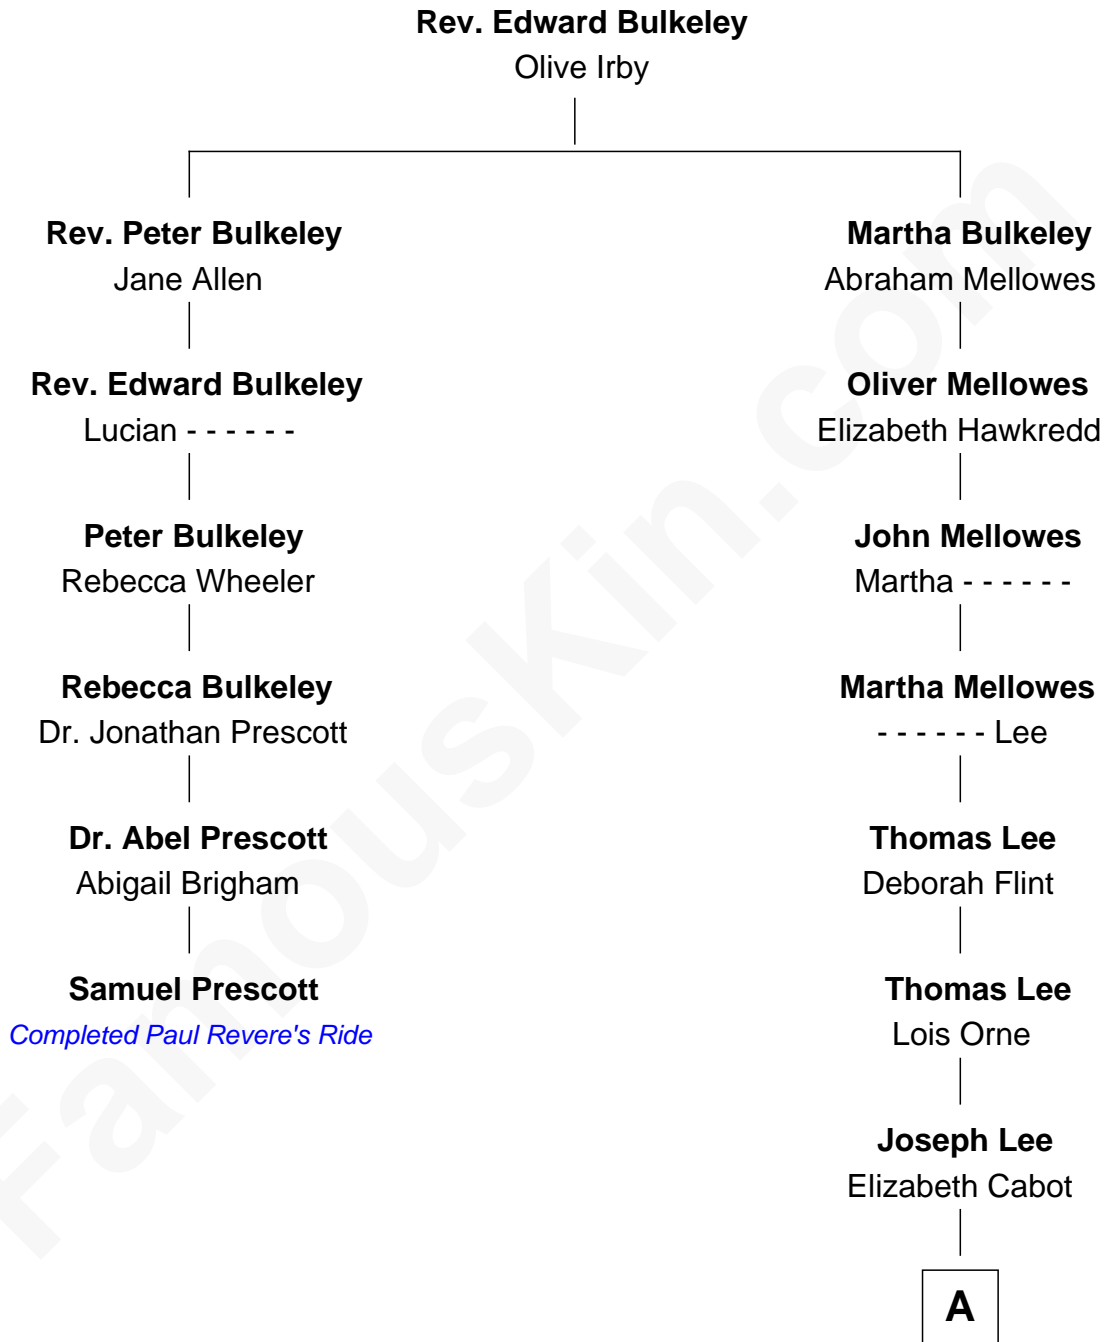

FamousKin.com

Relationship Chart of

Samuel Prescott

Completed Paul Revere's Midnight Ride

5th cousin 5 times removed of

Alice (Lee) Roosevelt

First Wife of President Theodore Roosevelt

A

Nathaniel Cabot Lee

Mary Ann Cabot

John Clarke Lee

Harriet Paine Rose

George Cabot Lee

Caroline Watts Haskell

Alice (Lee) Roosevelt

Wife of President Theodore Roosevelt