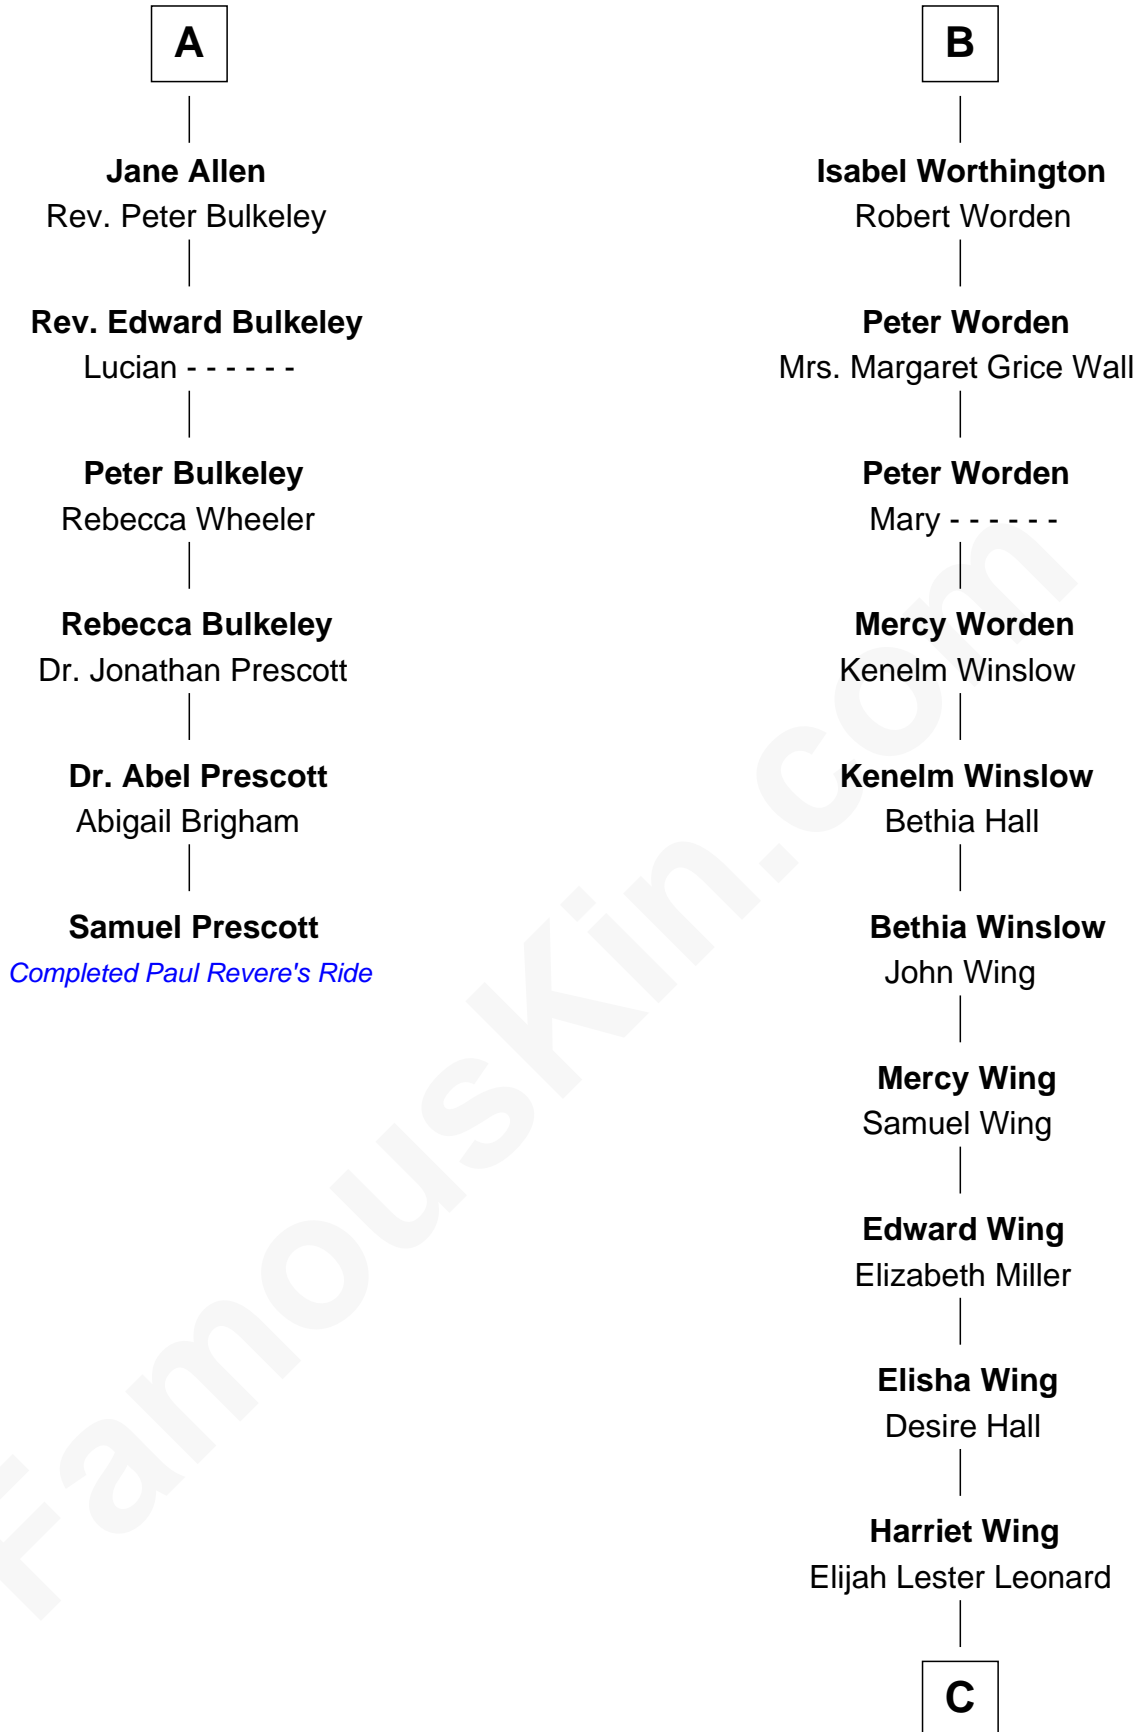

FamousKin.com

Relationship Chart of

Samuel Prescott

Completed Paul Revere's Midnight Ride

12th cousin 9 times removed of

James Taylor
Singer-Songwriter

C

Granville Hall Leonard

Eliza Ann Buffum

Emily Roxanna Leonard

Stanford Lyman Haynes

Theodosia Haynes

Alexander Taylor

Dr. Isaac Montrose Taylor

Gertrude Arline Woodard

James Taylor

Singer-Songwriter