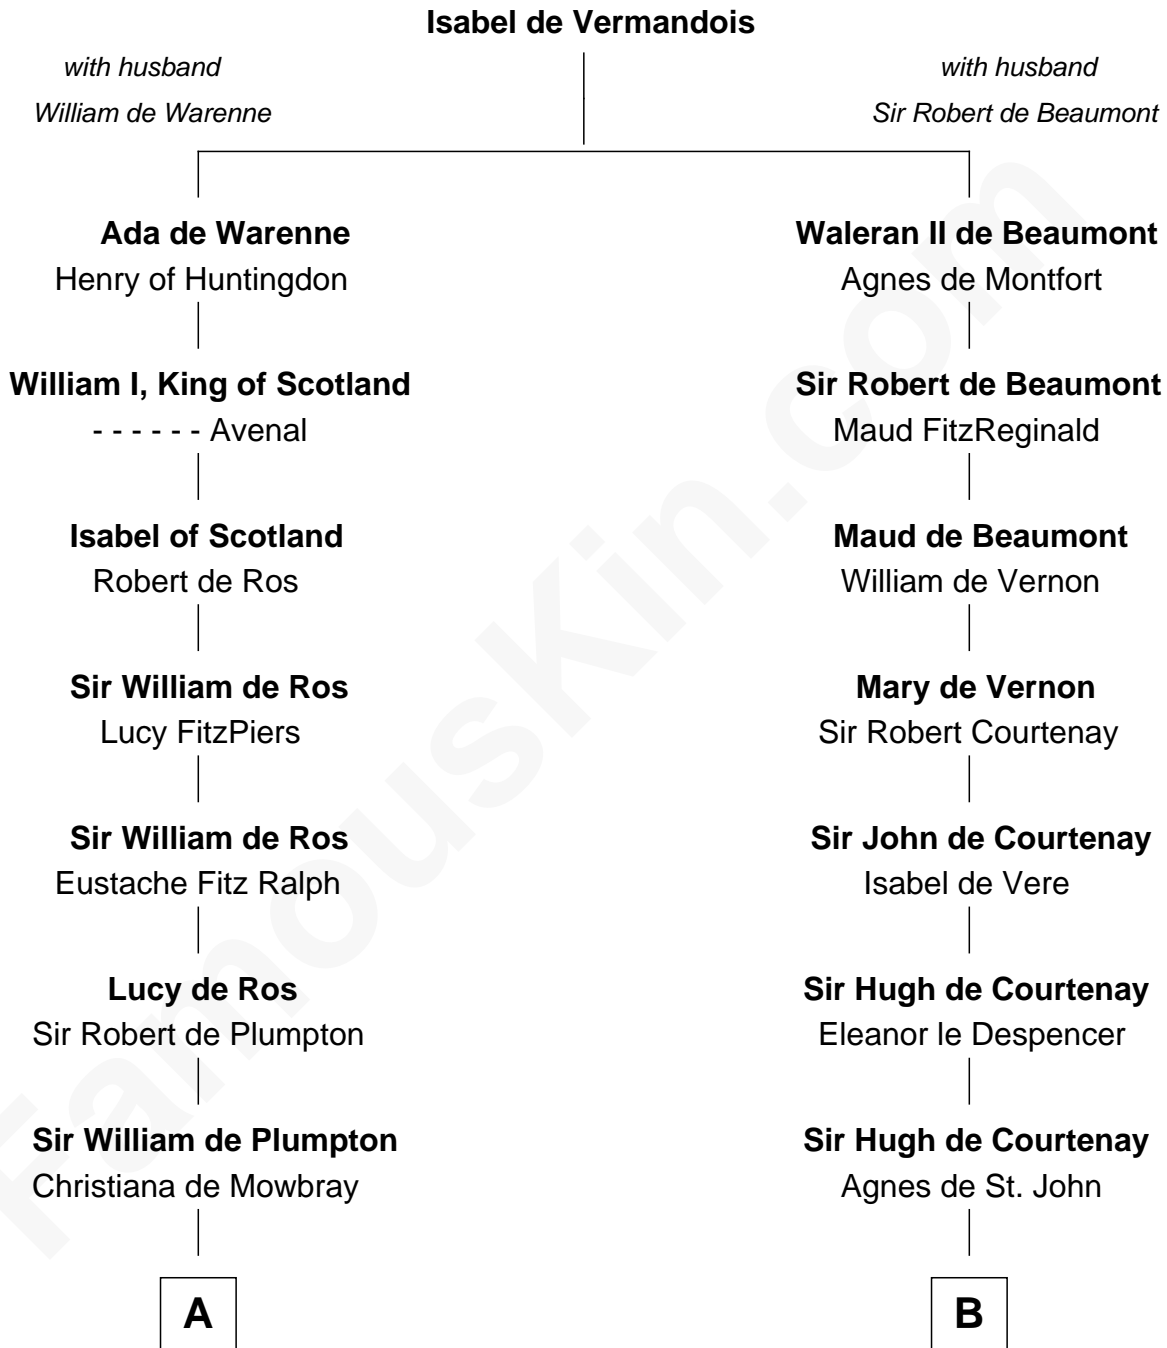

FamousKin.com

Relationship Chart of

Samuel Prescott

Completed Paul Revere's Midnight Ride

20th cousin of

Carter Braxton

Signer of the Declaration of Independence