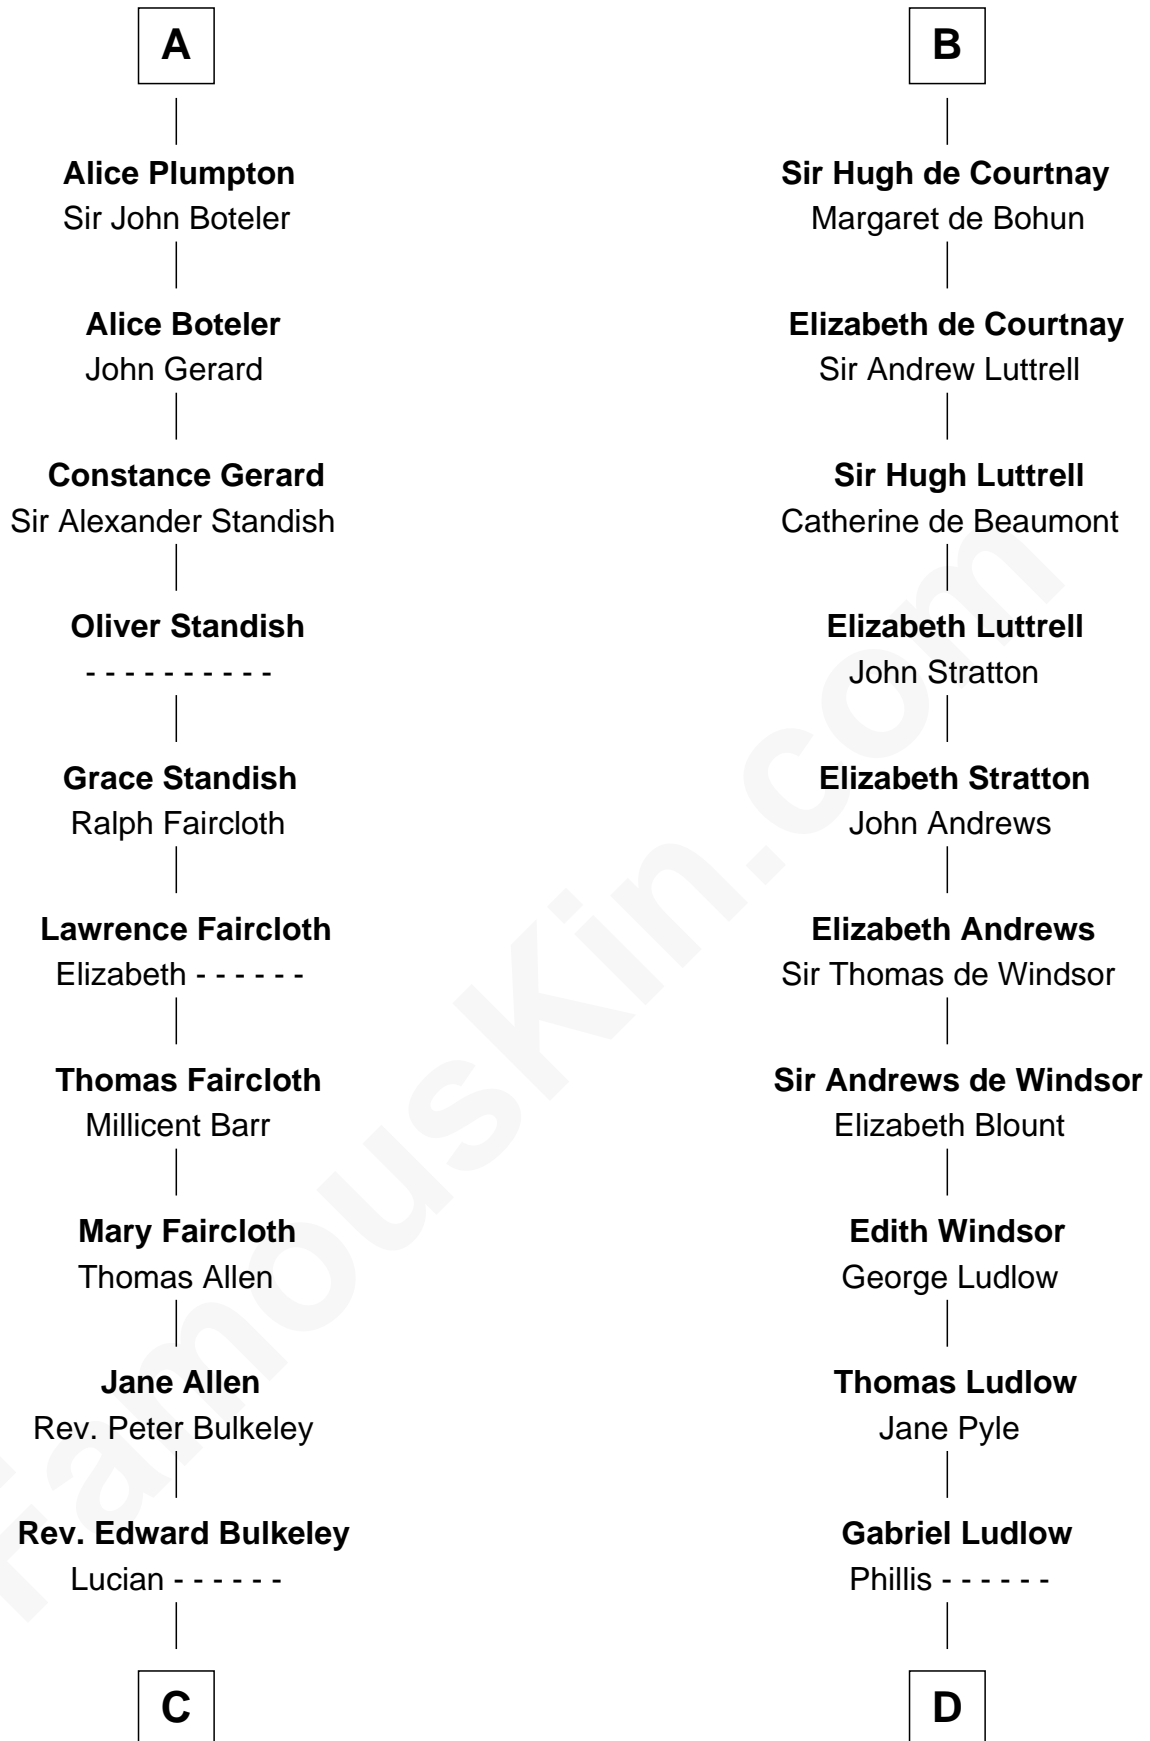

## Relationship Chart of

### Samuel Prescott

*Completed Paul Revere's Midnight Ride*

20th cousin of

### Carter Braxton

*Signer of the Declaration of Independence*

**C**

**Peter Bulkeley**  
Rebecca Wheeler

**Rebecca Bulkeley**  
Dr. Jonathan Prescott

**Dr. Abel Prescott**  
Abigail Brigham

**Samuel Prescott**  
*Completed Paul Revere's Ride*

**D**

**Sarah Ludlow**  
Col. John Carter

**Col. Robert Carter**  
Elizabeth Landon

**Mary Carter**  
George Braxton

**Carter Braxton**  
*Signer of Declaration of Independence*