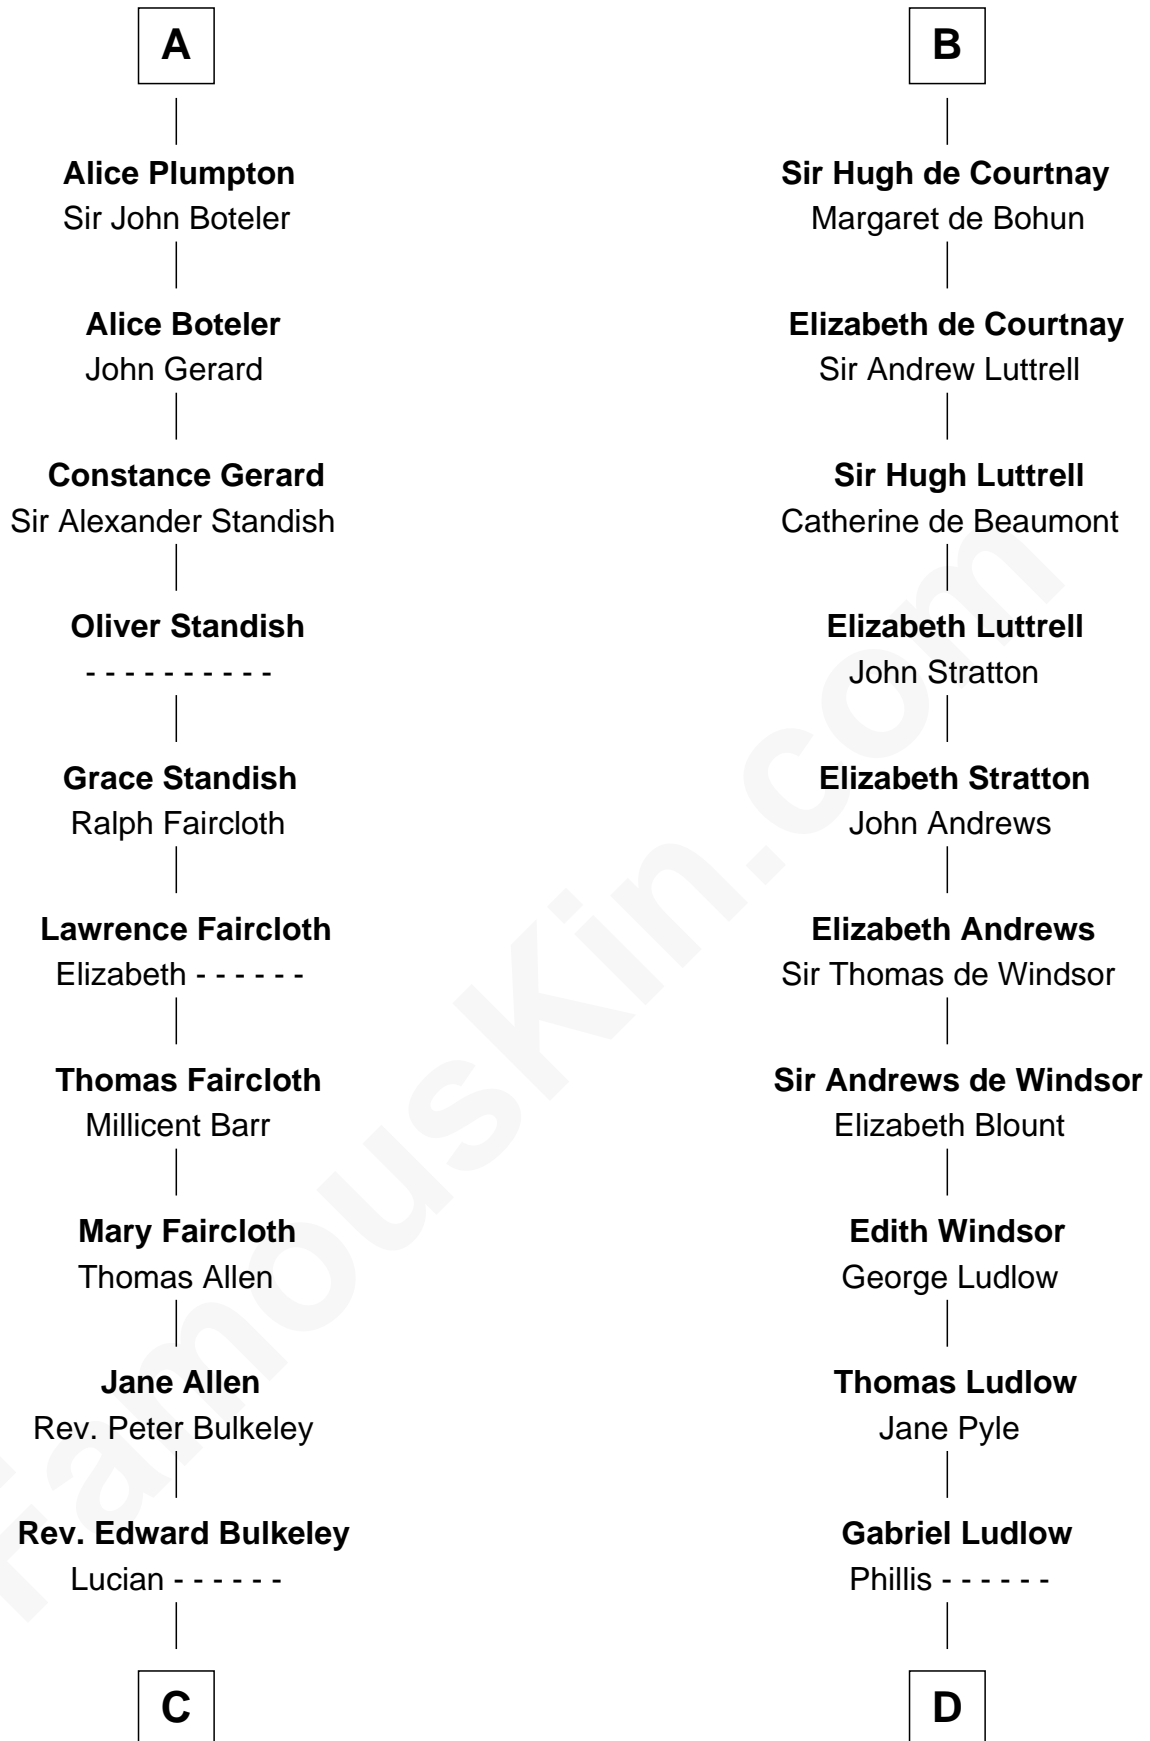

FamousKin.com

Relationship Chart of

Samuel Prescott

Completed Paul Revere's Midnight Ride

20th cousin of

Carter Braxton

Signer of the Declaration of Independence

C

Peter Bulkeley
Rebecca Wheeler

Rebecca Bulkeley
Dr. Jonathan Prescott

Dr. Abel Prescott
Abigail Brigham

Samuel Prescott
Completed Paul Revere's Ride

D

Sarah Ludlow
Col. John Carter

Col. Robert Carter
Elizabeth Landon

Mary Carter
George Braxton

Carter Braxton
Signer of Declaration of Independence