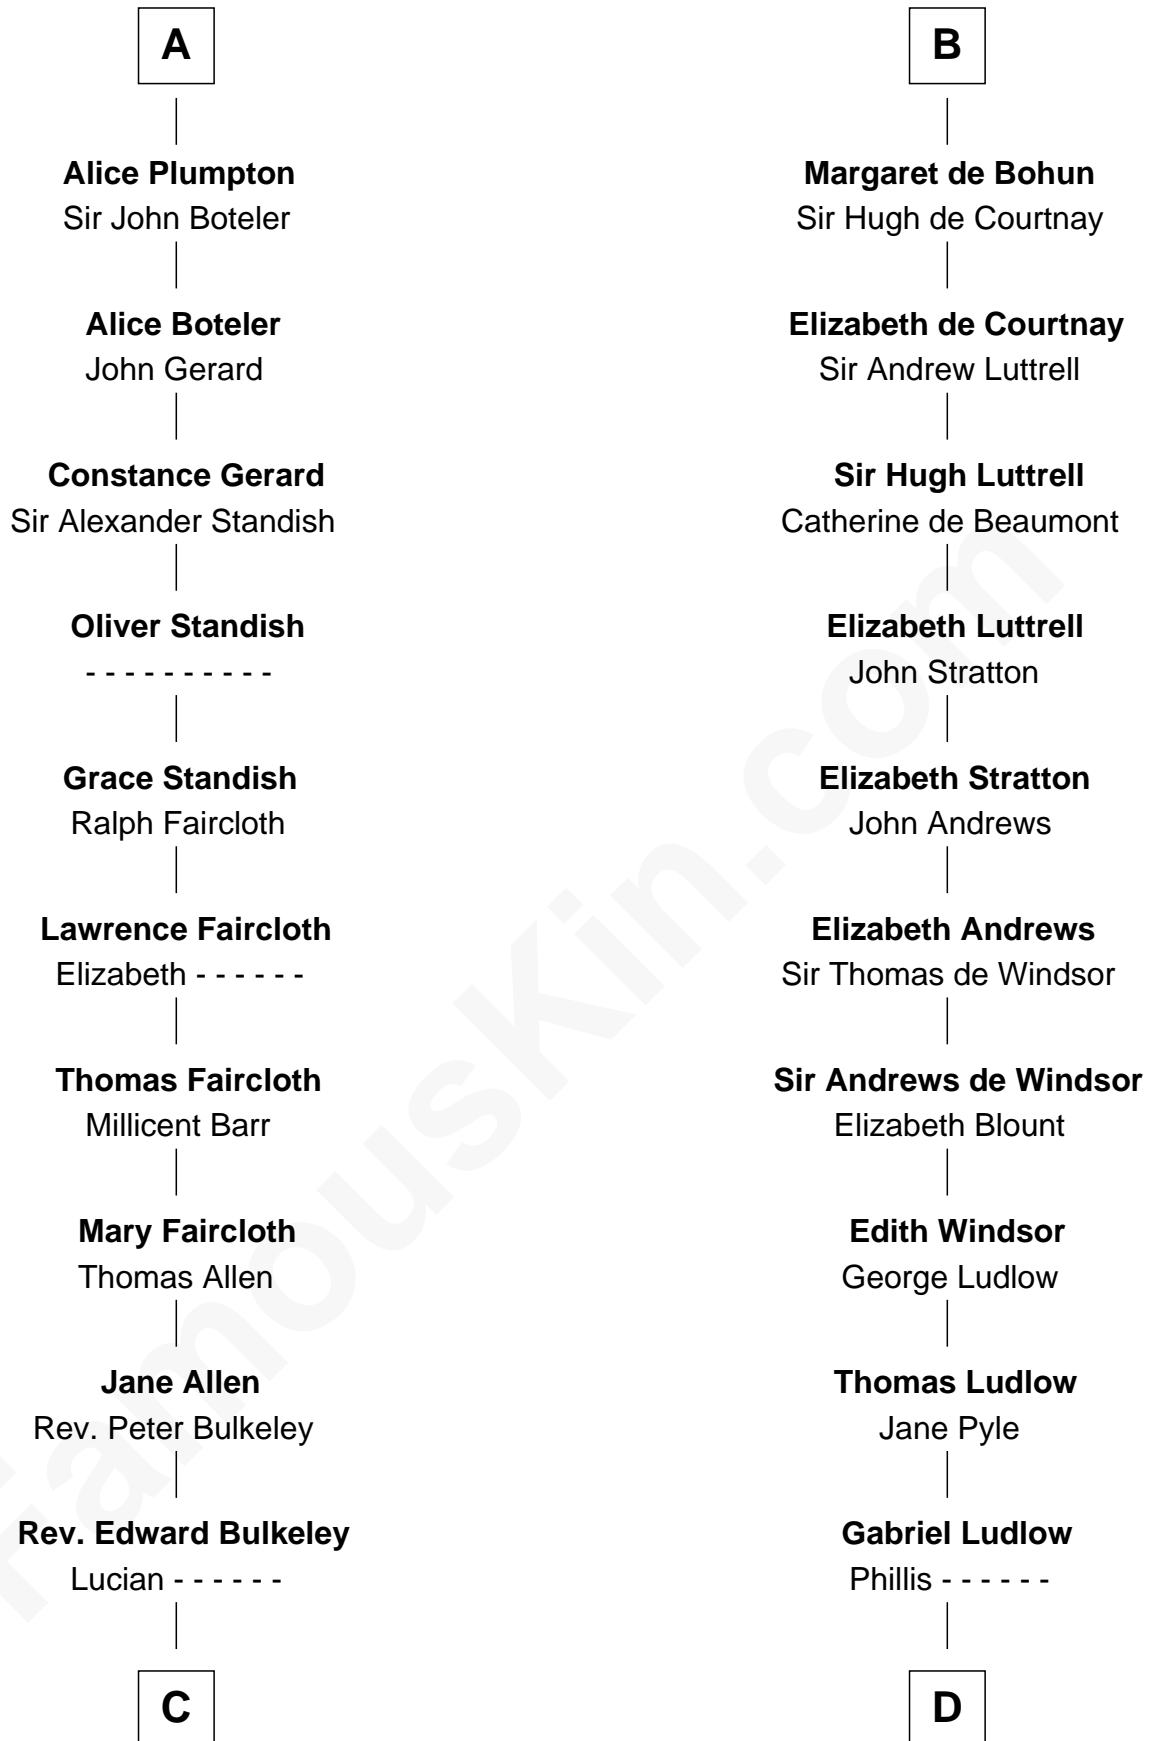

# FamousKin.com Relationship Chart of

**Samuel Prescott**

*Completed Paul Revere's Midnight Ride*

20th cousin of

**Carter Braxton**

*Signer of the Declaration of Independence*

**C**

**Peter Bulkeley**  
Rebecca Wheeler

**Rebecca Bulkeley**  
Dr. Jonathan Prescott

**Dr. Abel Prescott**  
Abigail Brigham

**Samuel Prescott**  
*Completed Paul Revere's Ride*

**D**

**Sarah Ludlow**  
Col. John Carter

**Col. Robert Carter**  
Elizabeth Landon

**Mary Carter**  
George Braxton

**Carter Braxton**  
*Signer of Declaration of Independence*