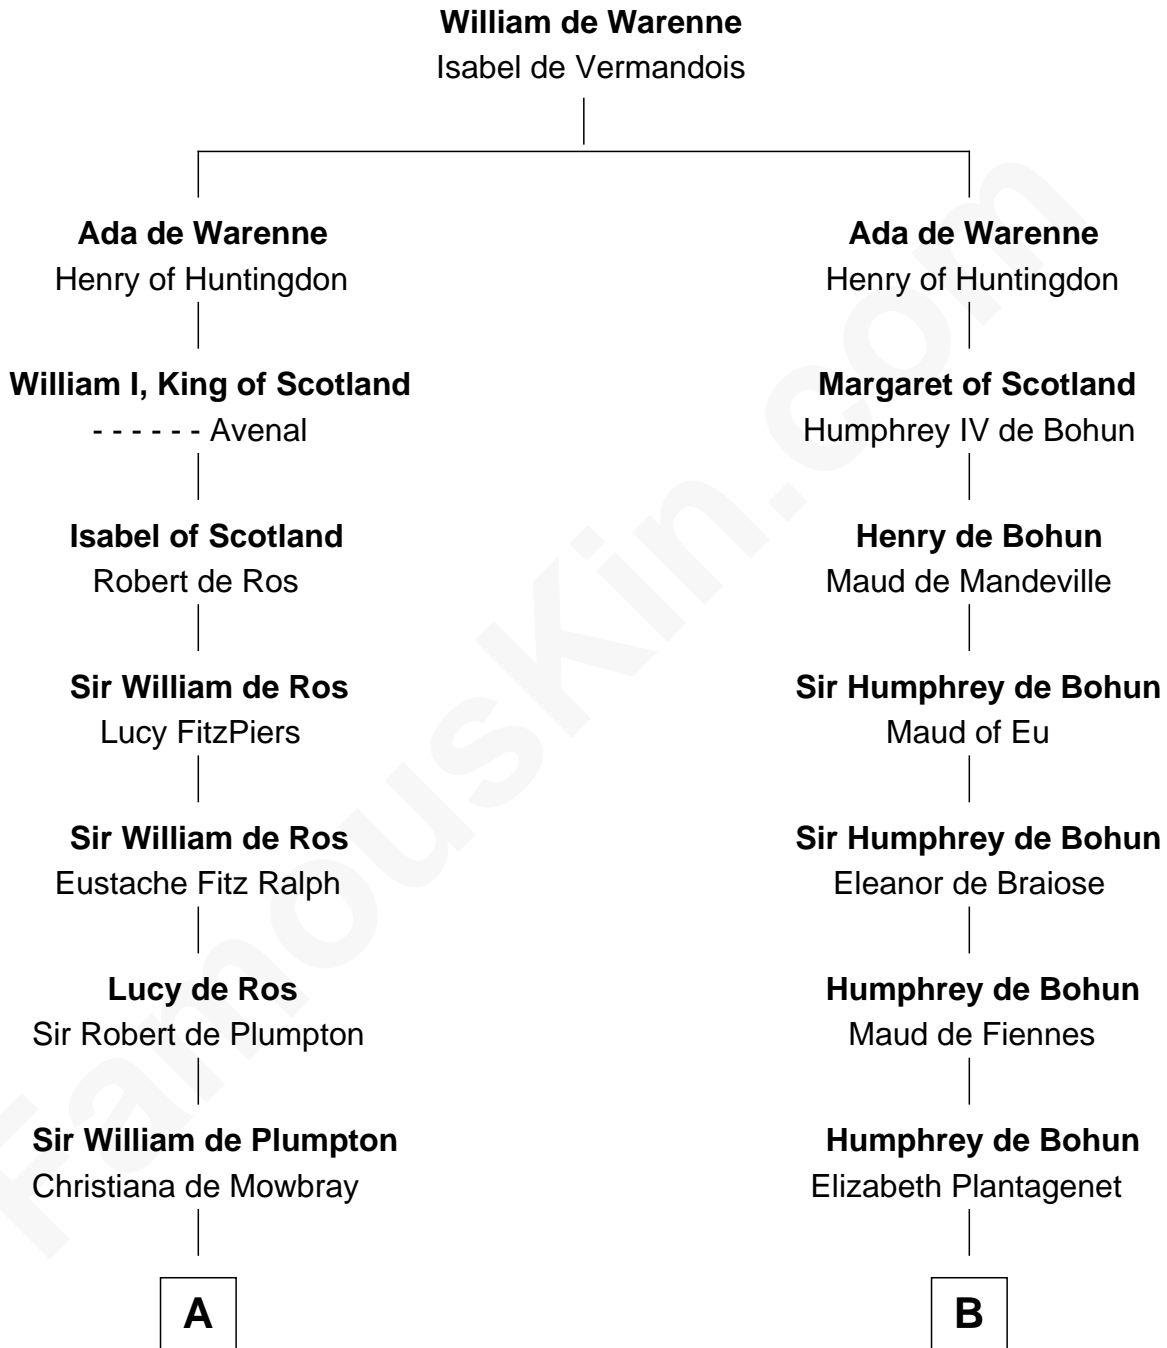

# FamousKin.com Relationship Chart of

**Samuel Prescott**

*Completed Paul Revere's Midnight Ride*

20th cousin of

**Carter Braxton**

*Signer of the Declaration of Independence*

**C**

**Peter Bulkeley**  
Rebecca Wheeler

**Rebecca Bulkeley**  
Dr. Jonathan Prescott

**Dr. Abel Prescott**  
Abigail Brigham

**Samuel Prescott**  
*Completed Paul Revere's Ride*

**D**

**Sarah Ludlow**  
Col. John Carter

**Col. Robert Carter**  
Elizabeth Landon

**Mary Carter**  
George Braxton

**Carter Braxton**  
*Signer of Declaration of Independence*