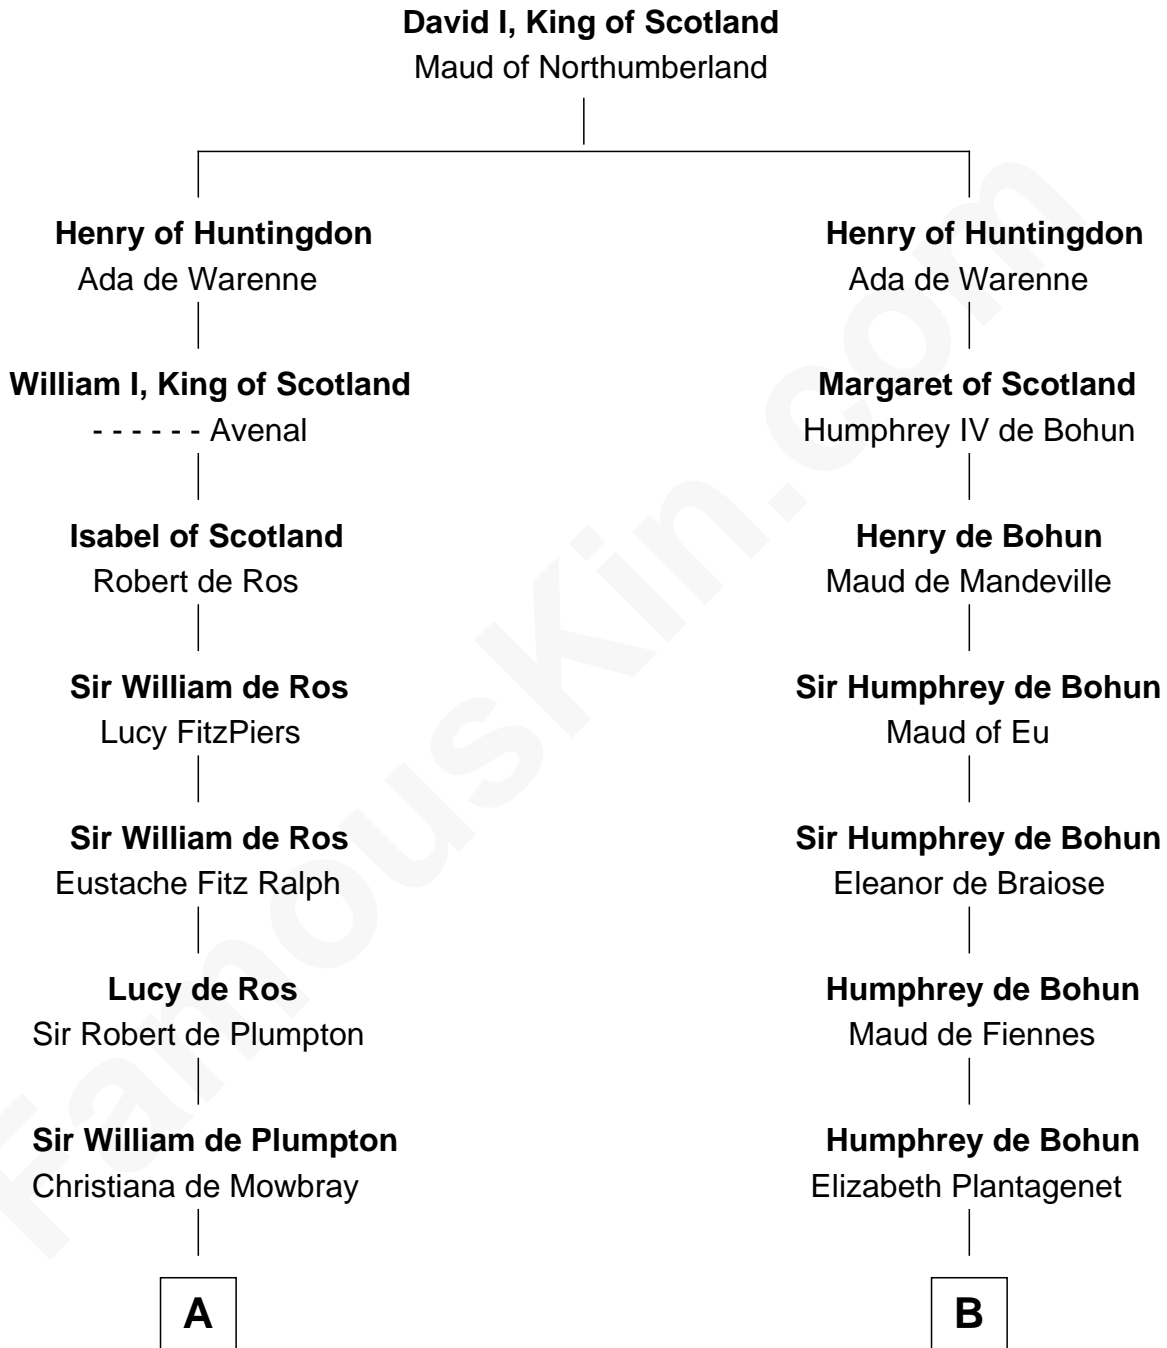

## Relationship Chart of

### Samuel Prescott

*Completed Paul Revere's Midnight Ride*

20th cousin of

### Carter Braxton

*Signer of the Declaration of Independence*

**C**

**Peter Bulkeley**  
Rebecca Wheeler

**Rebecca Bulkeley**  
Dr. Jonathan Prescott

**Dr. Abel Prescott**  
Abigail Brigham

**Samuel Prescott**  
*Completed Paul Revere's Ride*