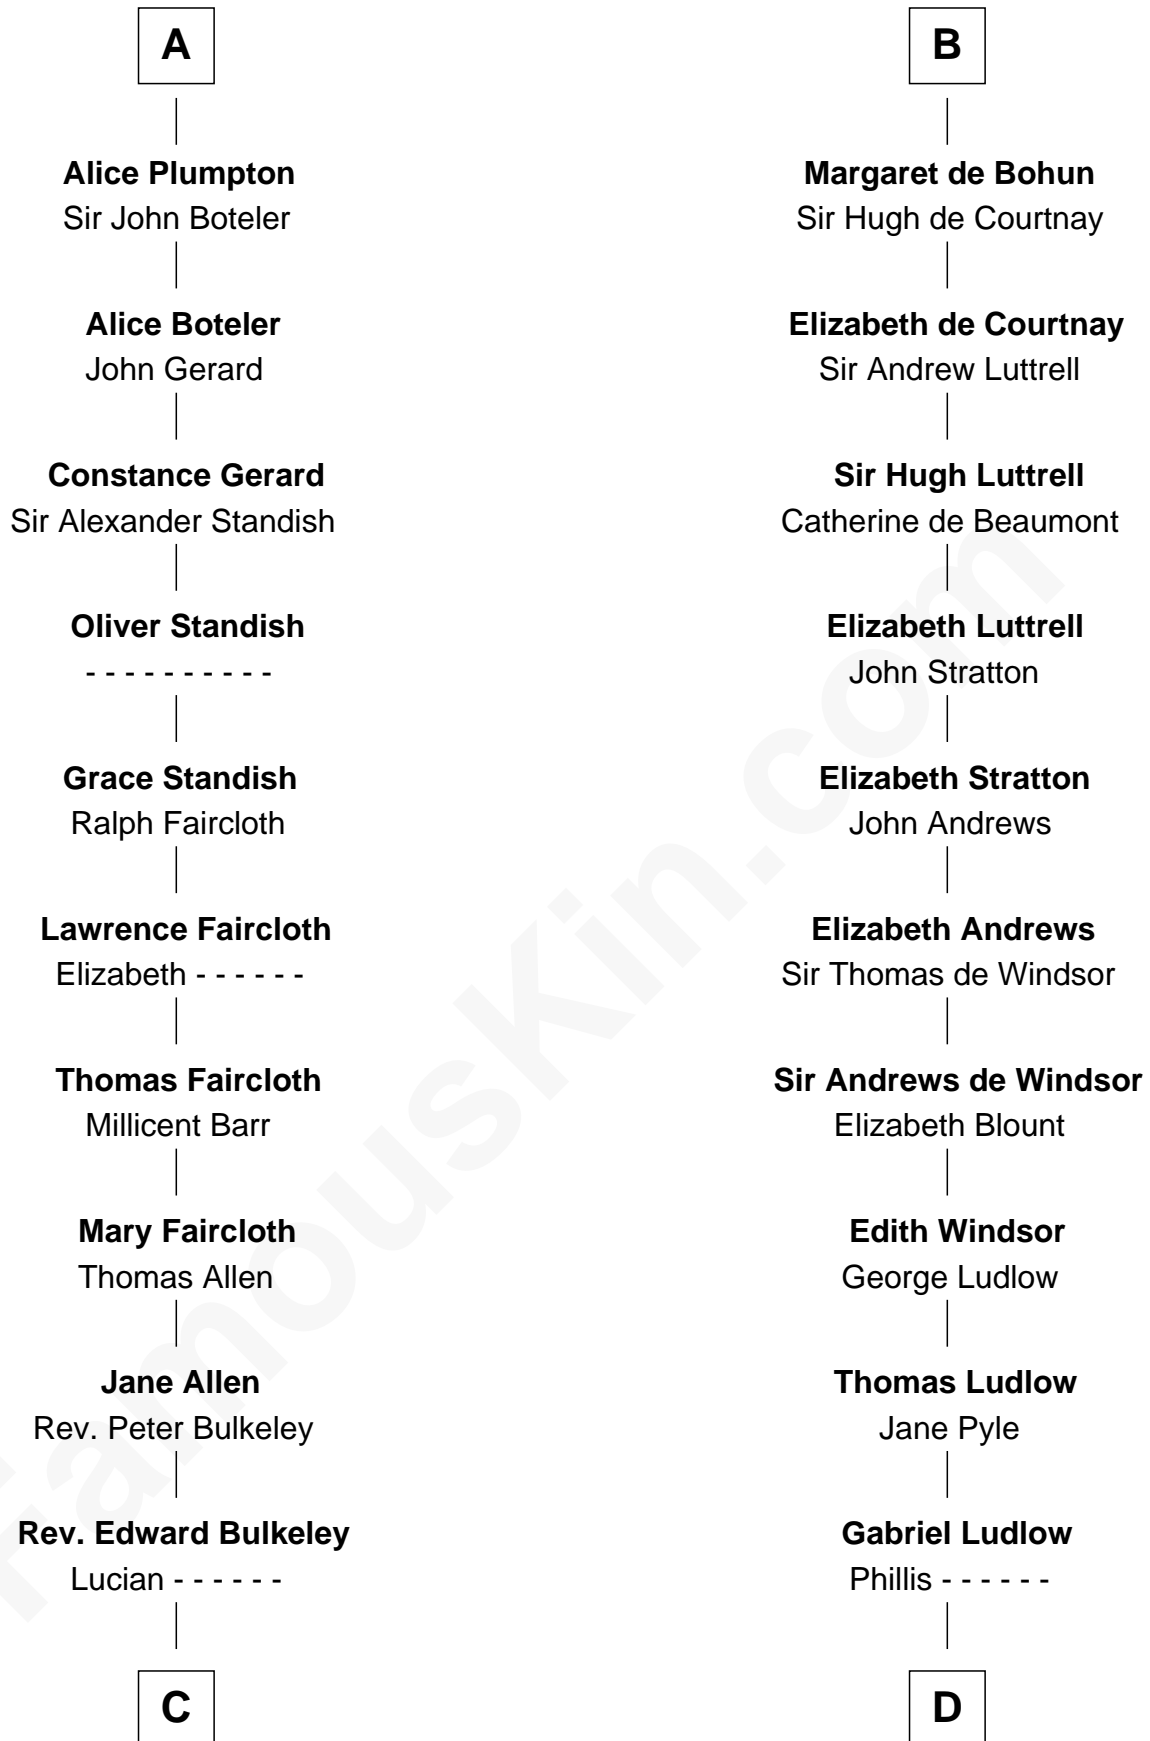

## Relationship Chart of

### Samuel Prescott

*Completed Paul Revere's Midnight Ride*

20th cousin of

### Carter Braxton

*Signer of the Declaration of Independence*

**C**

**Peter Bulkeley**  
Rebecca Wheeler

**Rebecca Bulkeley**  
Dr. Jonathan Prescott

**Dr. Abel Prescott**  
Abigail Brigham

**Samuel Prescott**  
*Completed Paul Revere's Ride*

**D**

**Sarah Ludlow**  
Col. John Carter

**Col. Robert Carter**  
Elizabeth Landon

**Mary Carter**  
George Braxton

**Carter Braxton**  
*Signer of Declaration of Independence*