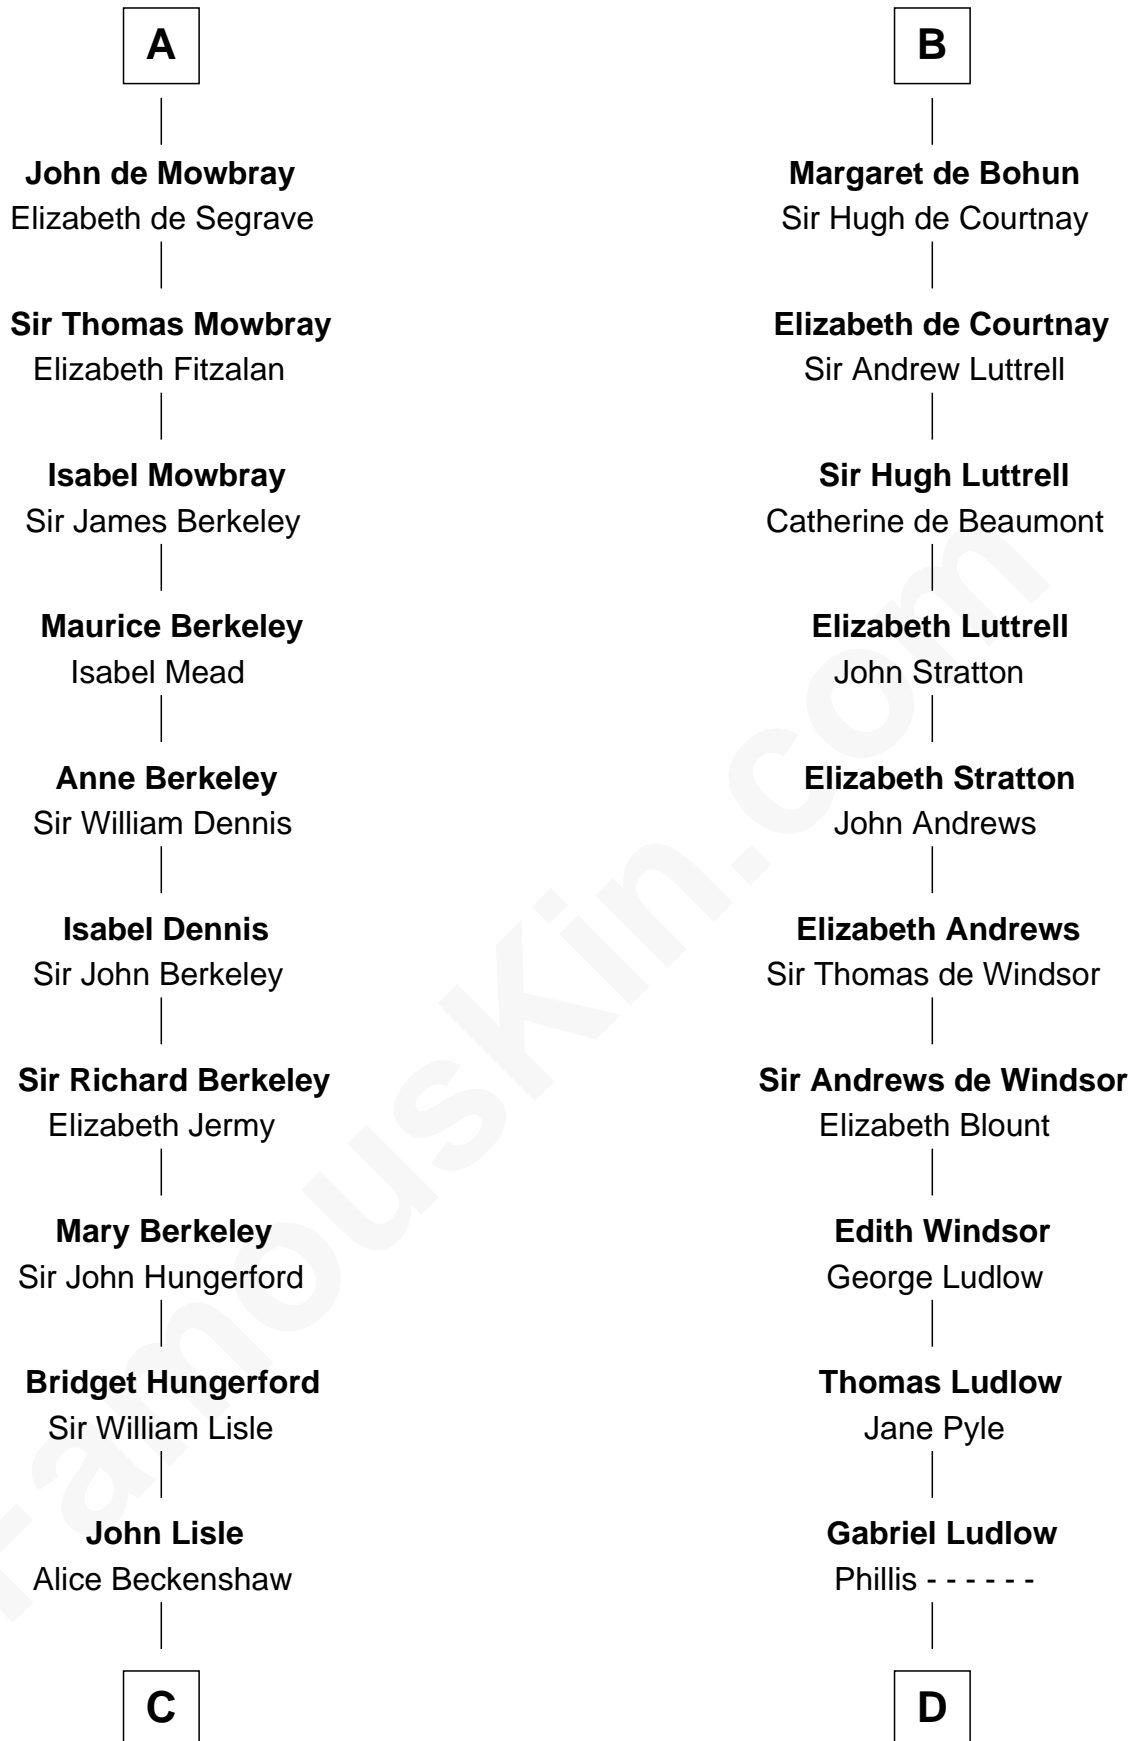

FamousKin.com

Relationship Chart of

Samuel Prescott

Completed Paul Revere's Midnight Ride

20th cousin 1 time removed of

Carter Braxton

Signer of the Declaration of Independence

Geoffrey de Mandeville

Maud de Chaworth
Henry Plantagenet

Joan of Lancaster
John de Mowbray

A

Maud de Mandeville
Piers de Lutegareshale

Sir Geoffrey FitzPiers
Beatrix de Say

Maud de Mandeville
Henry de Bohun

Sir Humphrey de Bohun
Maud of Eu

Sir Humphrey de Bohun
Eleanor de Braiose

Humphrey de Bohun
Maud de Fiennes

Humphrey de Bohun
Elizabeth Plantagenet

B

C

Alice Lisle

John Hoar

Elizabeth Hoar