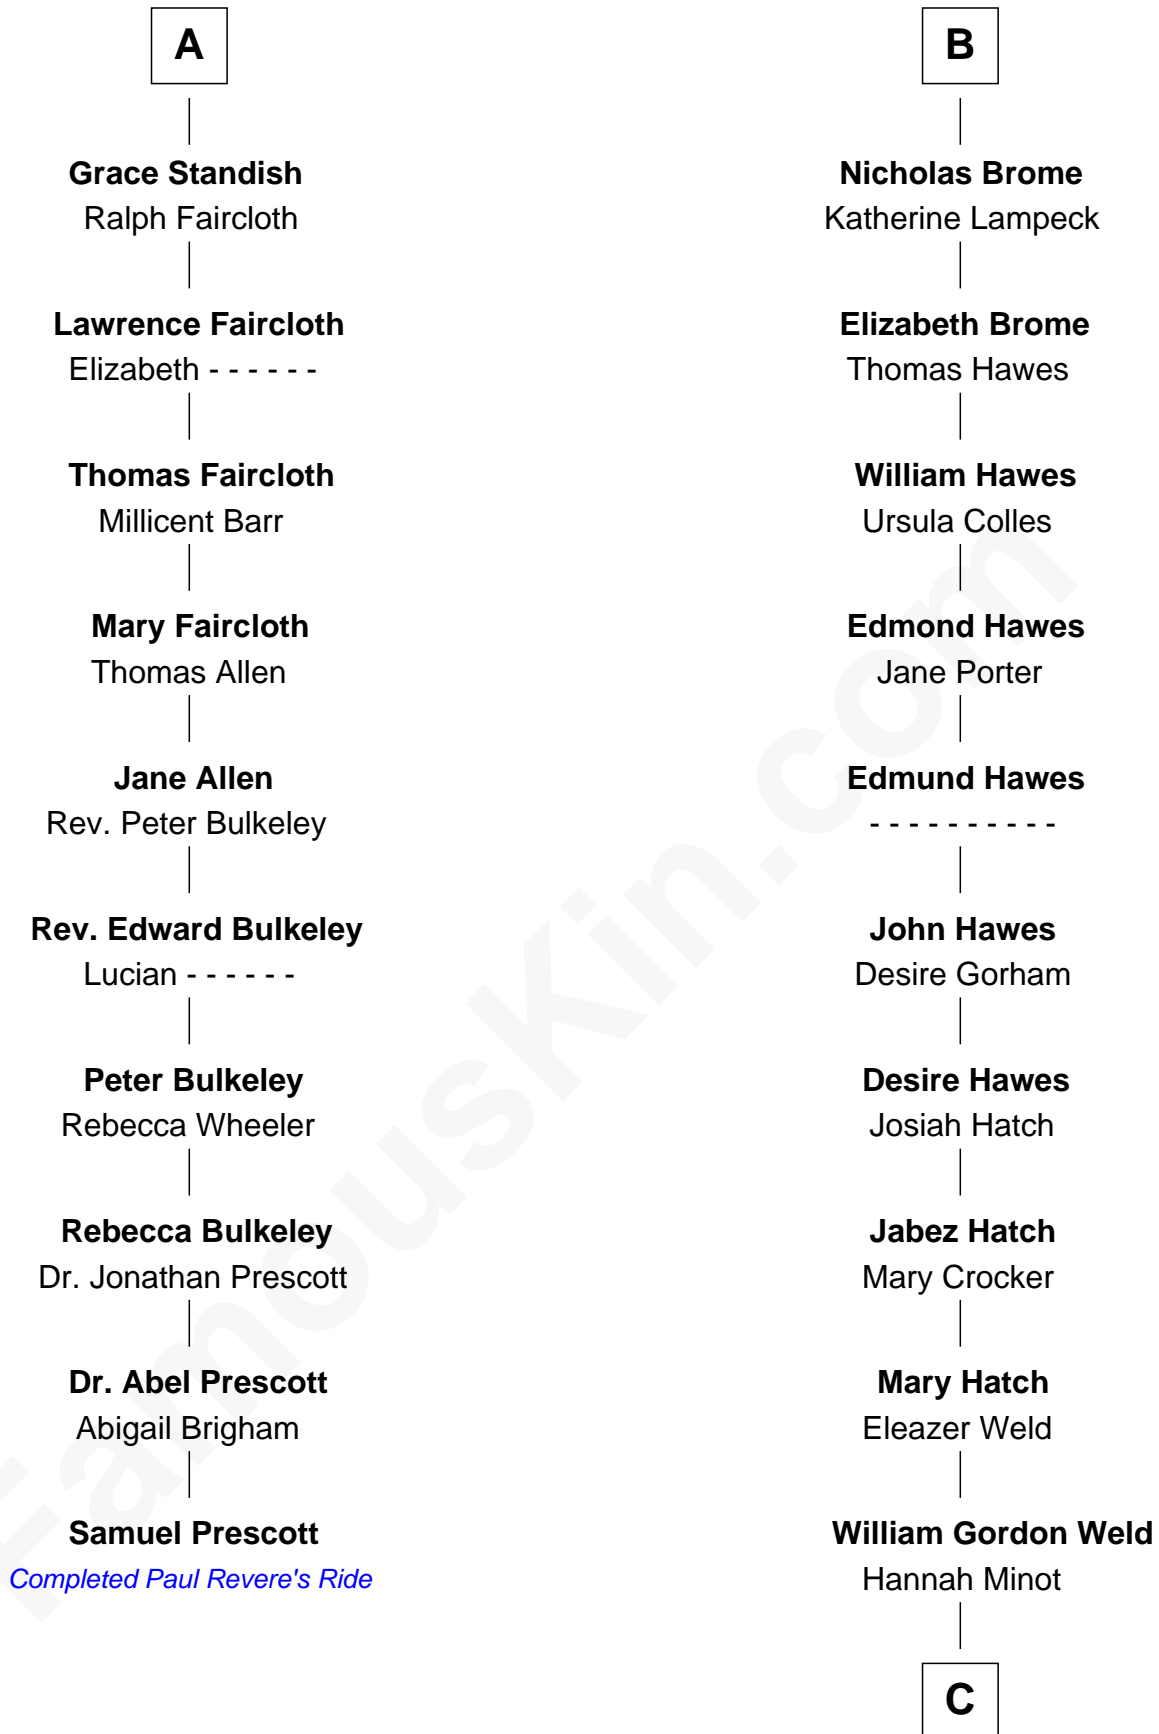

FamousKin.com

Relationship Chart of

Samuel Prescott

Completed Paul Revere's Midnight Ride

16th cousin 5 times removed of

Bill Weld

68th Governor of Massachusetts

Sir William de Ros

Lucy FitzPiers

C

Thomas Swan Weld

Sarah Sumner

Dr. Francis Minot Weld

Fanny Elizabeth Bartholomew

Francis Minot Weld

Margaret Low White

David Weld

Mary Blake Nichols

Bill Weld

68th Governor of Massachusetts