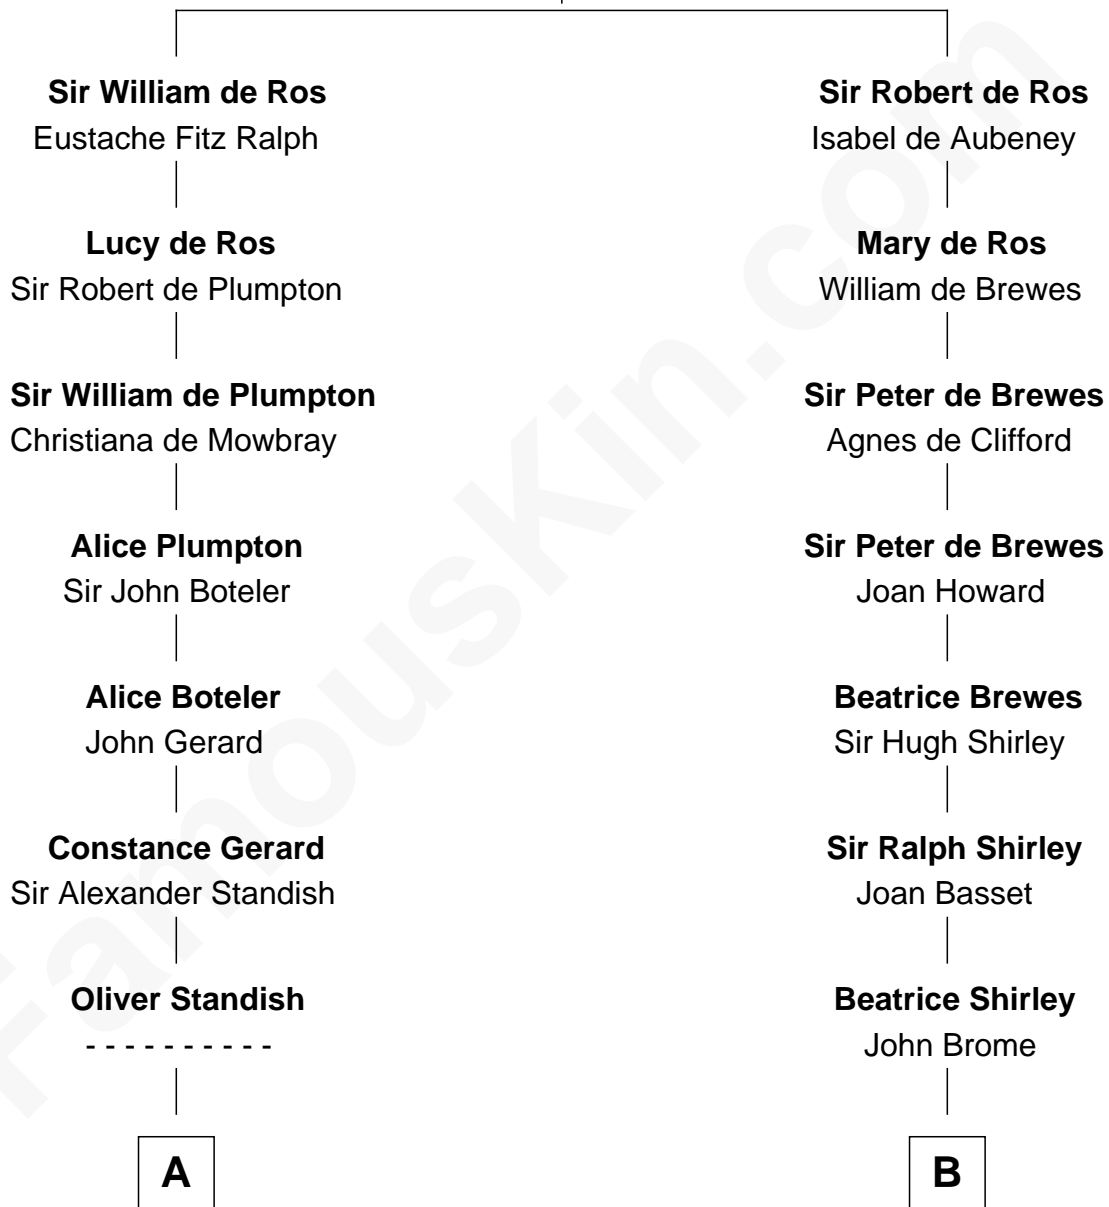

FamousKin.com

Relationship Chart of

Samuel Prescott

Completed Paul Revere's Midnight Ride

16th cousin 5 times removed of

Bill Weld

68th Governor of Massachusetts

Sir William de Ros

Lucy FitzPiers

C

Thomas Swan Weld

Sarah Sumner

Dr. Francis Minot Weld

Fanny Elizabeth Bartholomew

Francis Minot Weld

Margaret Low White