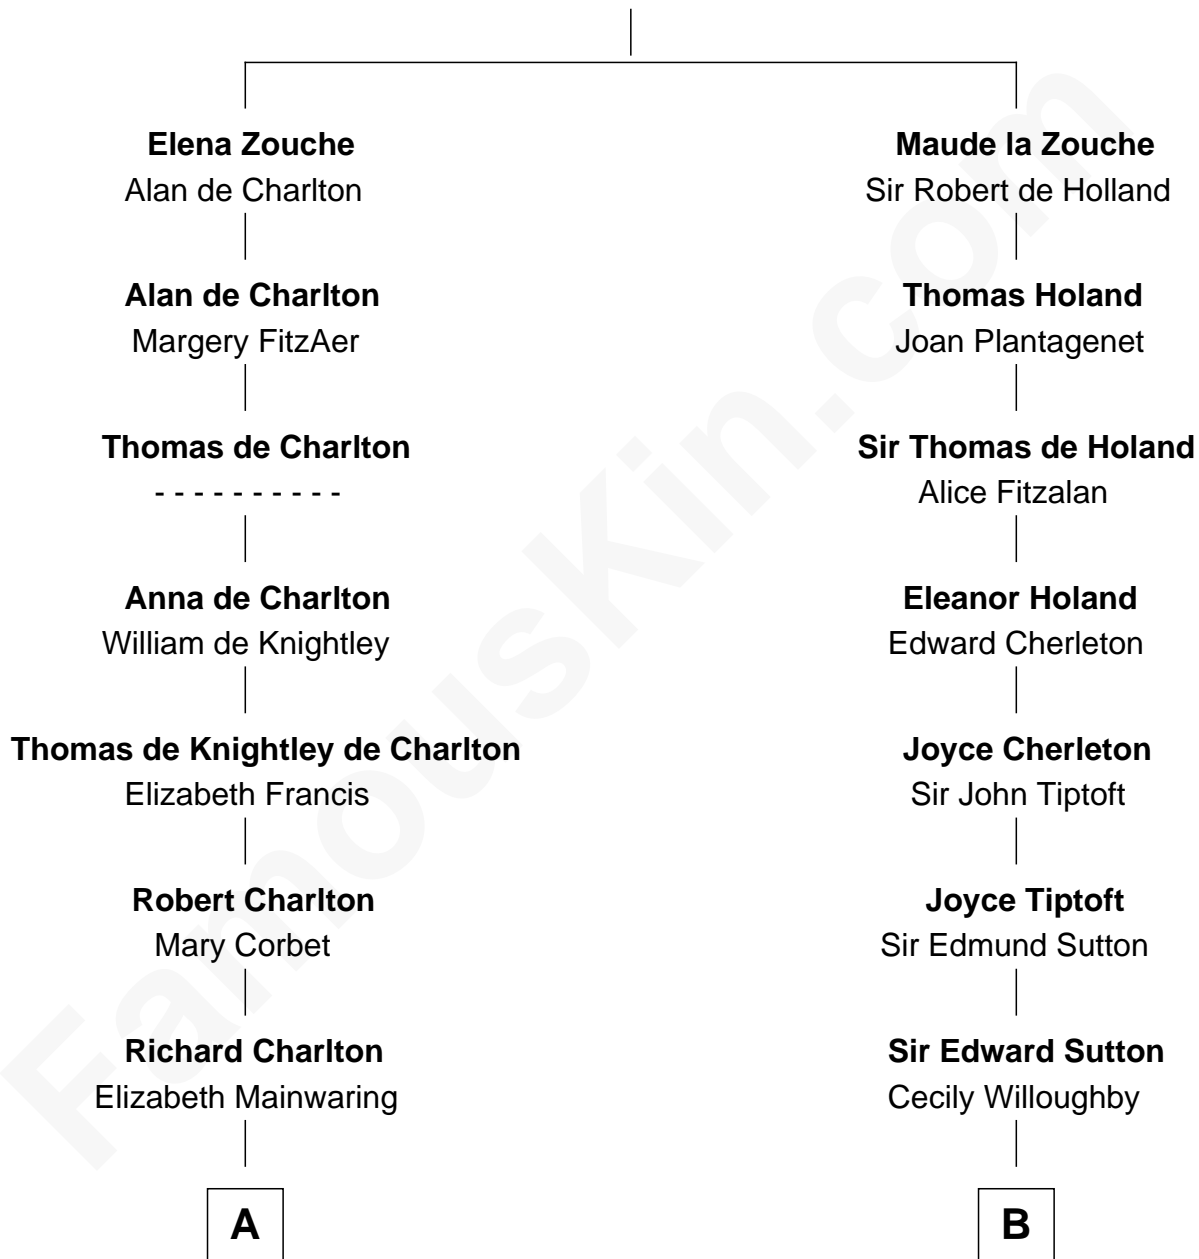

FamousKin.com

Relationship Chart of

Samuel Prescott

Completed Paul Revere's Midnight Ride

15th cousin 6 times removed of

Bill Weld

68th Governor of Massachusetts

Sir Alan la Zouche
Eleanor de Segrave

C

Harriet Low

John Babcock Hillard

Harriet Hillard

William Augustus White

Margaret Low White

Francis Minot Weld

David Weld

Mary Blake Nichols

Bill Weld

68th Governor of Massachusetts