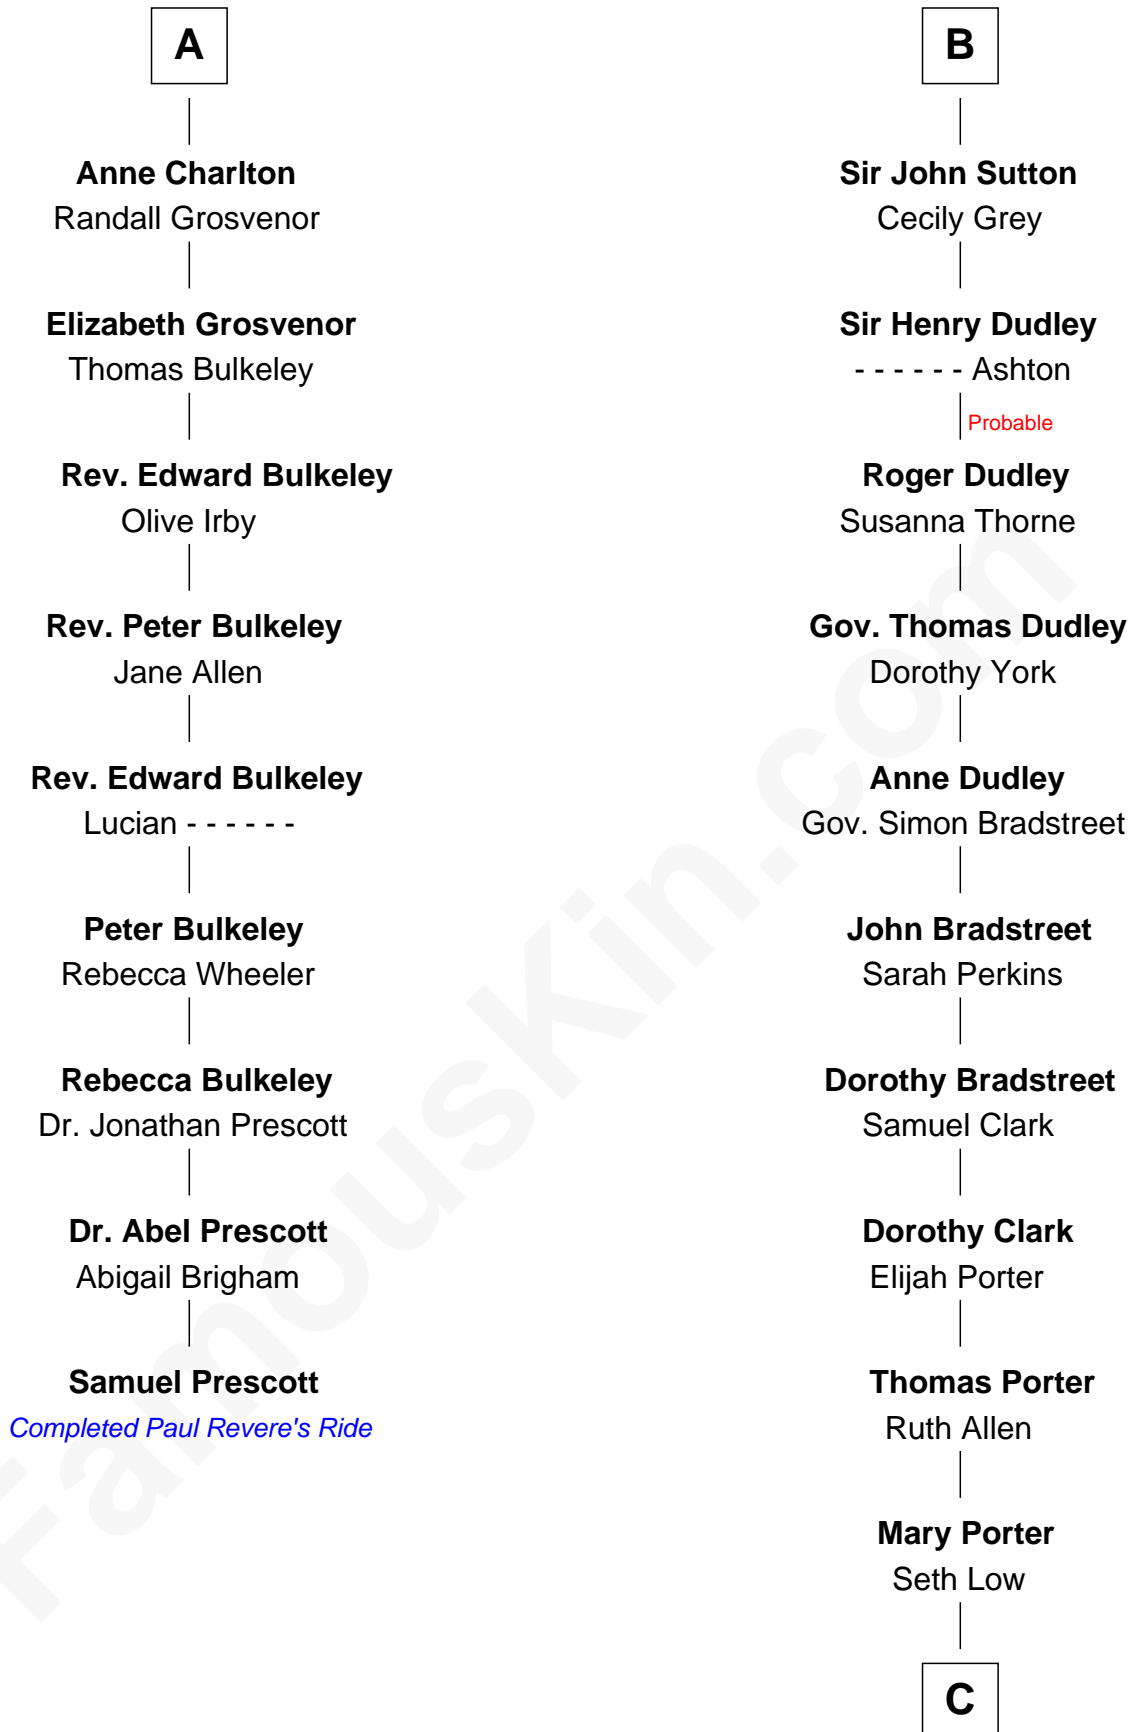

FamousKin.com

Relationship Chart of

Samuel Prescott

Completed Paul Revere's Midnight Ride

15th cousin 6 times removed of

Bill Weld

68th Governor of Massachusetts

Sir Alan la Zouche
Eleanor de Segrave

C

Harriet Low

John Babcock Hillard

Harriet Hillard

William Augustus White

Margaret Low White

Francis Minot Weld

David Weld

Mary Blake Nichols

Bill Weld

68th Governor of Massachusetts