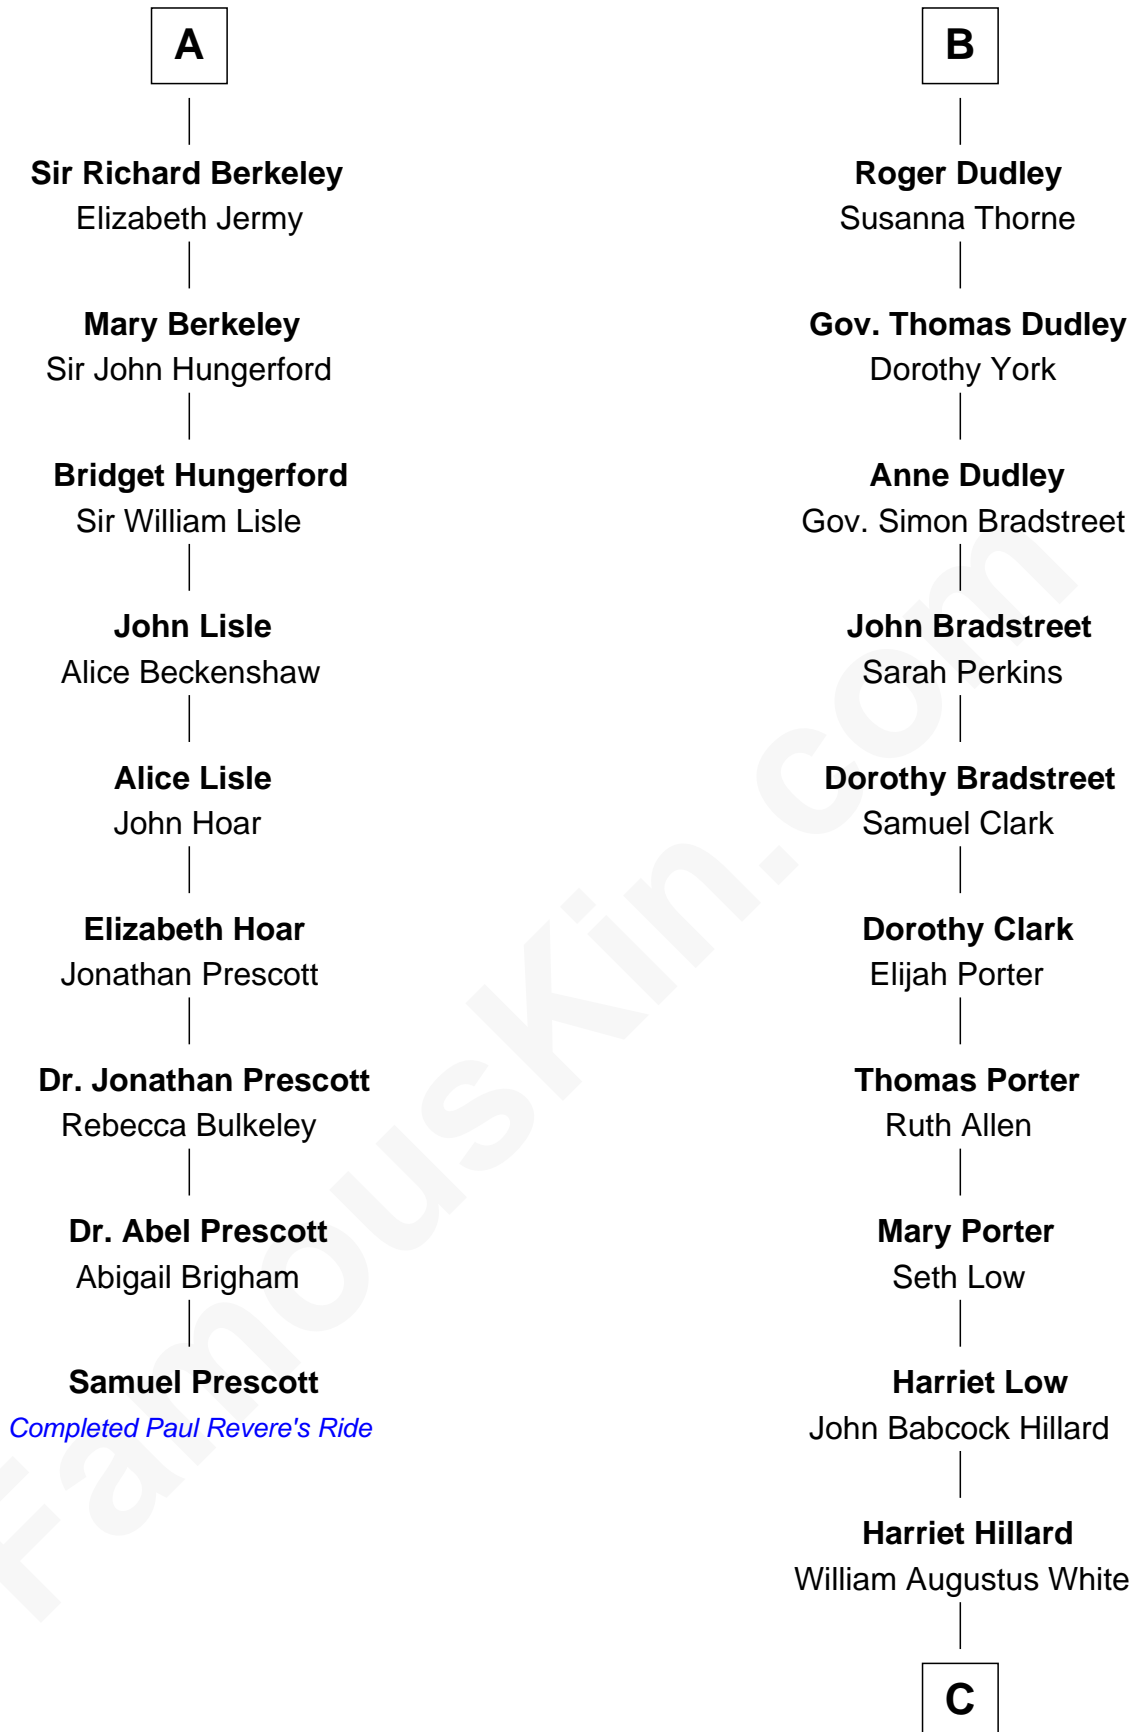

FamousKin.com

Relationship Chart of

Samuel Prescott

Completed Paul Revere's Midnight Ride

15th cousin 4 times removed of

Bill Weld

68th Governor of Massachusetts

Sir Maurice de Berkeley

Eve la Zouche

Maurice de Berkeley

Margaret - - - - -

Thomas Berkeley

Catherine Botetourte

Maurice Berkeley

Johanna Denham

Maurice Berkeley

Sir Edward Sutton

Cecily Willoughby

Sir John Sutton

Cecily Grey

Sir Henry Dudley

- - - - - Ashton

Probable

B

C

—
Margaret Low White

Francis Minot Weld

—
David Weld

Mary Blake Nichols

—
Bill Weld

68th Governor of Massachusetts

FamousKin.com