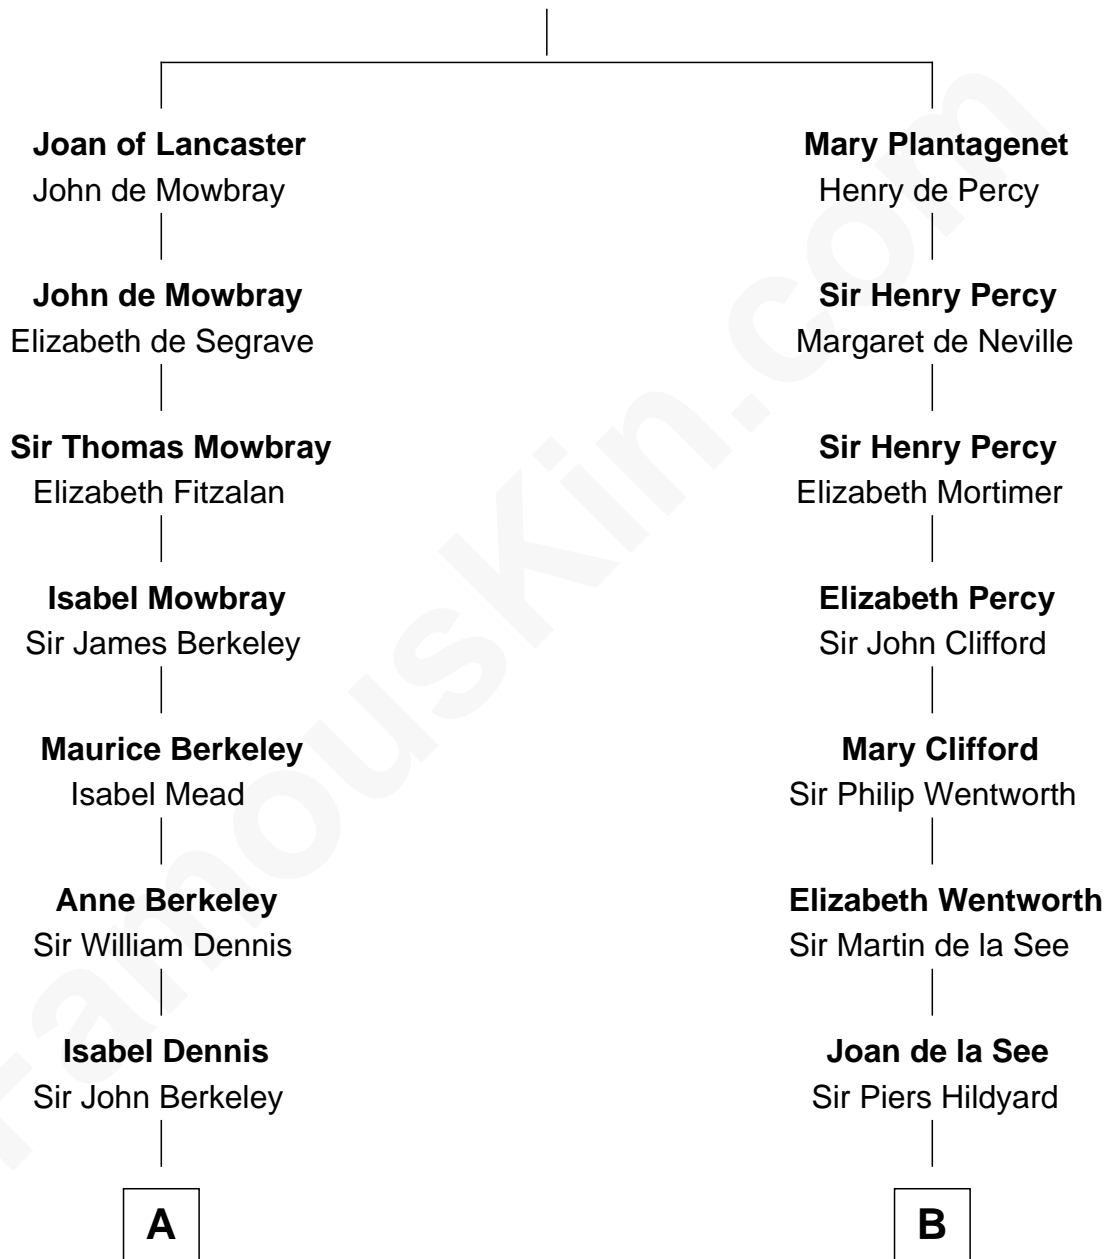

FamousKin.com

Relationship Chart of

Samuel Prescott

Completed Paul Revere's Midnight Ride

15th cousin 6 times removed of

Tuesday Weld

TV and Movie Actress

Henry Plantagenet

Maud de Chaworth

C

—
Sarah Bartlett Balch

Stephen Minot Weld

—
Stephen Minot Weld

Eloise Rodman

—
Edward Motley Weld

Sarah Lothrop King

—
Lothrop Motley Weld

Yosene Balfour Ker

—
Tuesday Weld

TV and Movie Actress

FamousKin.com