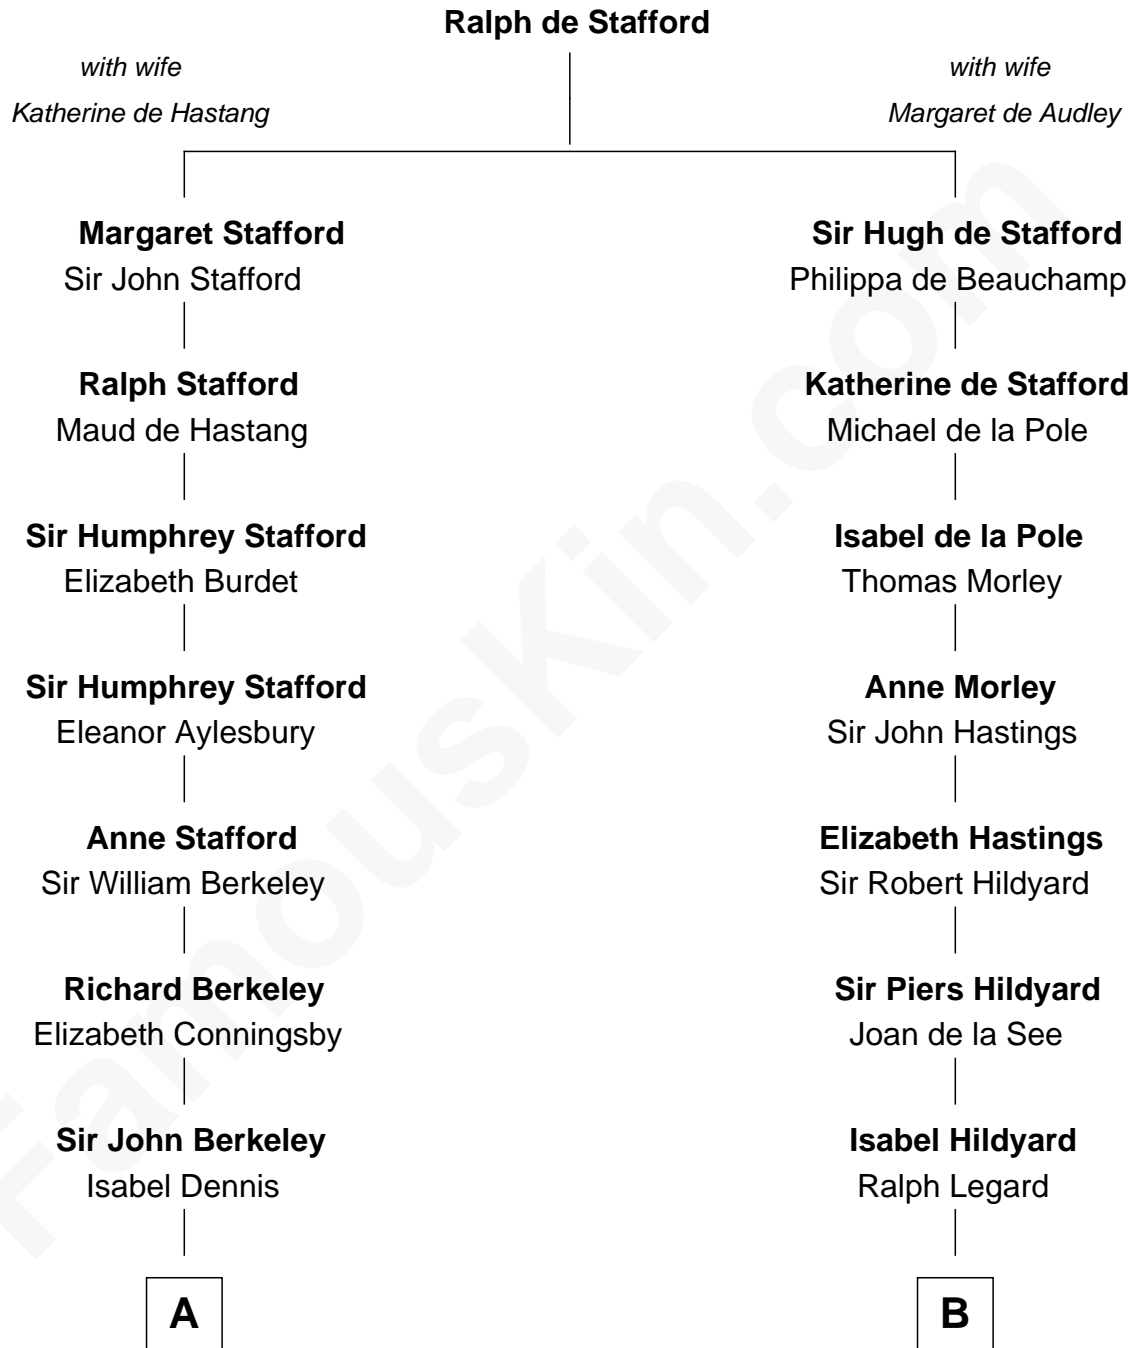

FamousKin.com

Relationship Chart of

Samuel Prescott

Completed Paul Revere's Midnight Ride

15th cousin 5 times removed of

Tuesday Weld

TV and Movie Actress

C

Stephen Minot Weld

Eloise Rodman

Edward Motley Weld

Sarah Lothrop King

Lothrop Motley Weld

Yosene Balfour Ker

Tuesday Weld

TV and Movie Actress