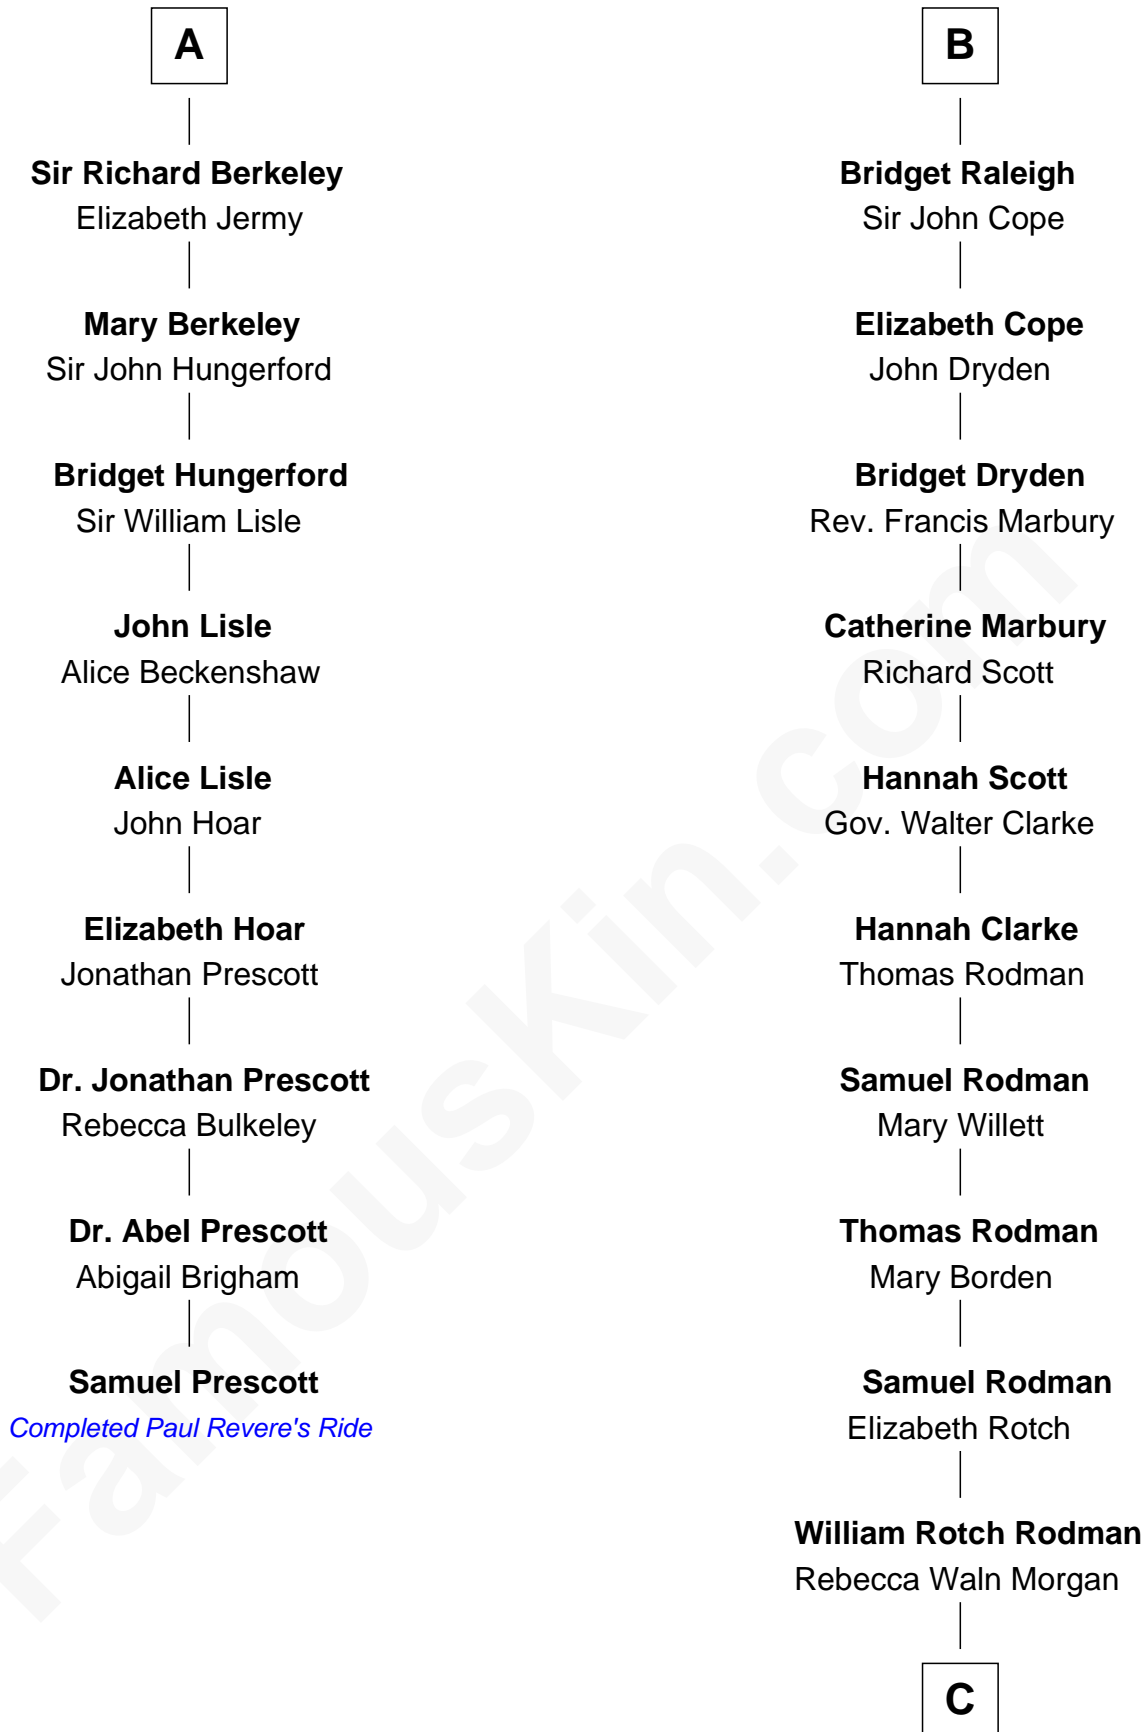

FamousKin.com

Relationship Chart of

Samuel Prescott

Completed Paul Revere's Midnight Ride

15th cousin 6 times removed of

Tuesday Weld

TV and Movie Actress

Edmund Fitzalan

Alice de Warenne

C

—
Alfred Rodman

Anna Lothrop Motley

—
Eloise Rodman

Stephen Minot Weld

—
Edward Motley Weld

Sarah Lothrop King

—
Lothrop Motley Weld

Yosene Balfour Ker

—
Tuesday Weld

TV and Movie Actress

FamousKin.com