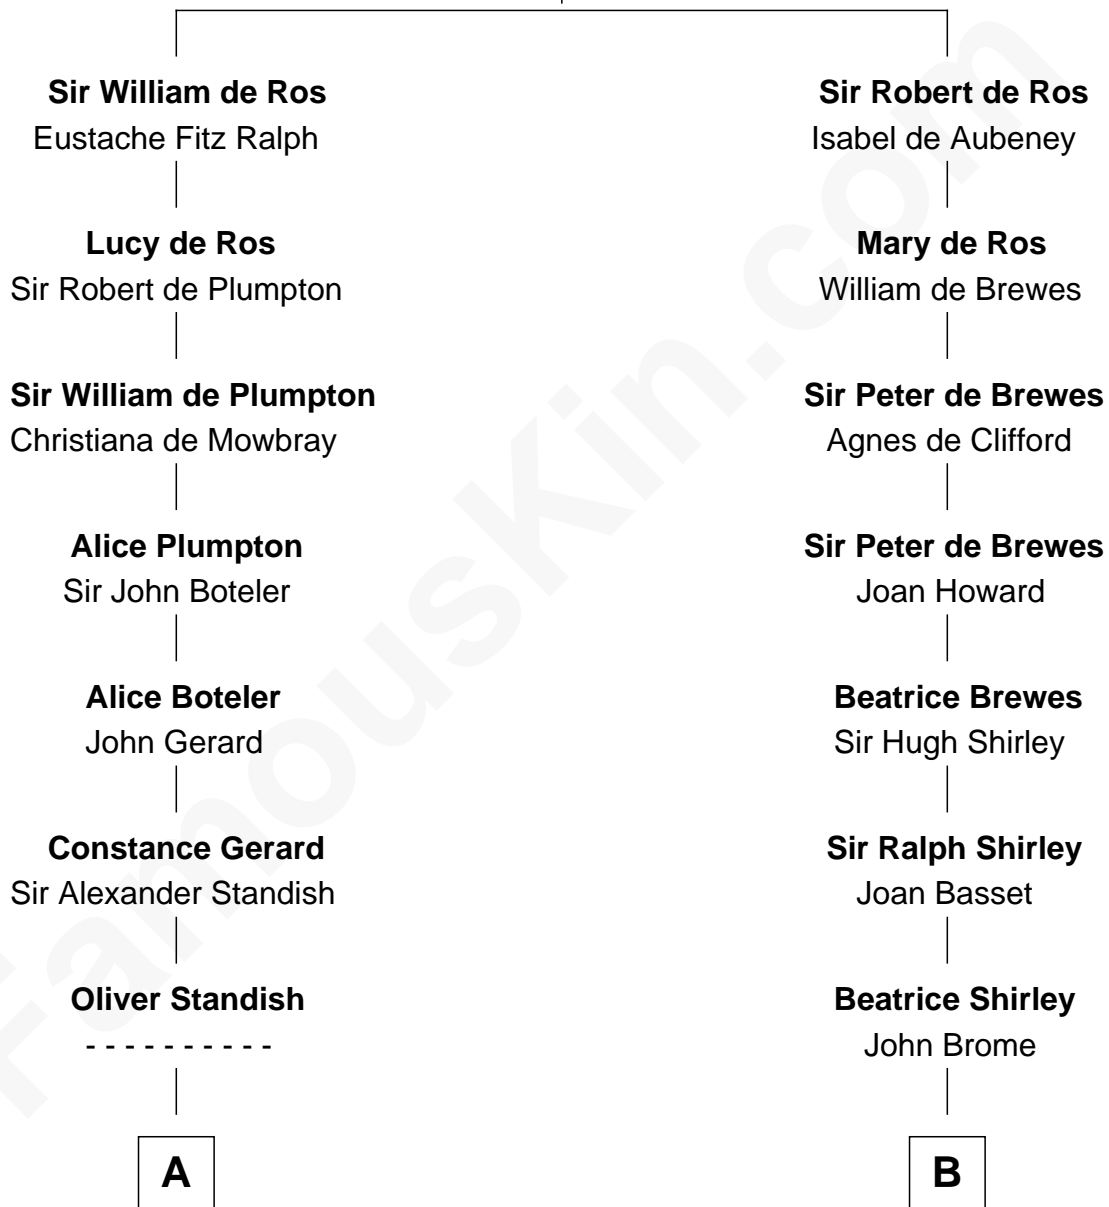

FamousKin.com

Relationship Chart of

Samuel Prescott

Completed Paul Revere's Midnight Ride

16th cousin 5 times removed of

Tuesday Weld

TV and Movie Actress

Sir William de Ros

Lucy FitzPiers

C

Stephen Minot Weld

Sarah Bartlett Balch

Stephen Minot Weld

Eloise Rodman

Edward Motley Weld

Sarah Lothrop King

Lothrop Motley Weld

Yosene Balfour Ker

Tuesday Weld

TV and Movie Actress

FamousKin.com