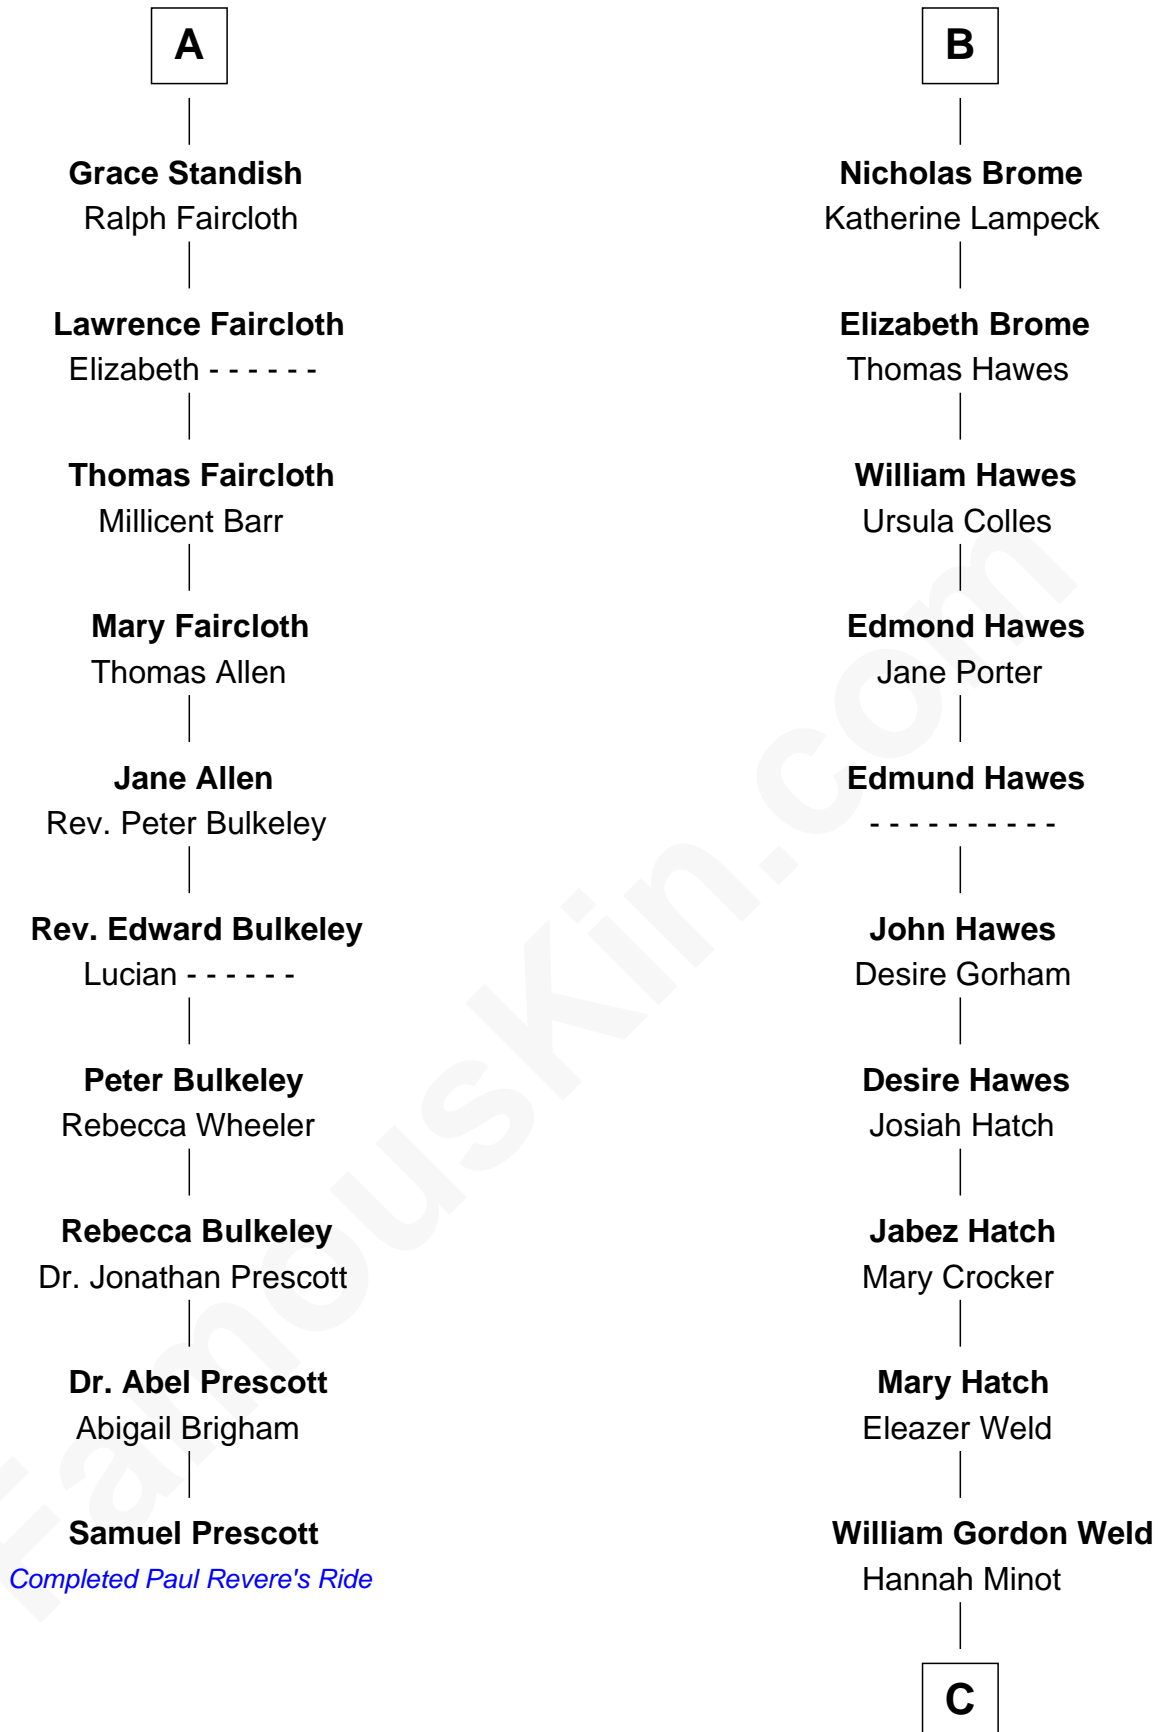

FamousKin.com

Relationship Chart of

Samuel Prescott

Completed Paul Revere's Midnight Ride

16th cousin 5 times removed of

Tuesday Weld

TV and Movie Actress

Sir William de Ros

Lucy FitzPiers

C

Stephen Minot Weld

Sarah Bartlett Balch

Stephen Minot Weld

Eloise Rodman

Edward Motley Weld

Sarah Lothrop King

Lothrop Motley Weld

Yosene Balfour Ker

Tuesday Weld

TV and Movie Actress

FamousKin.com