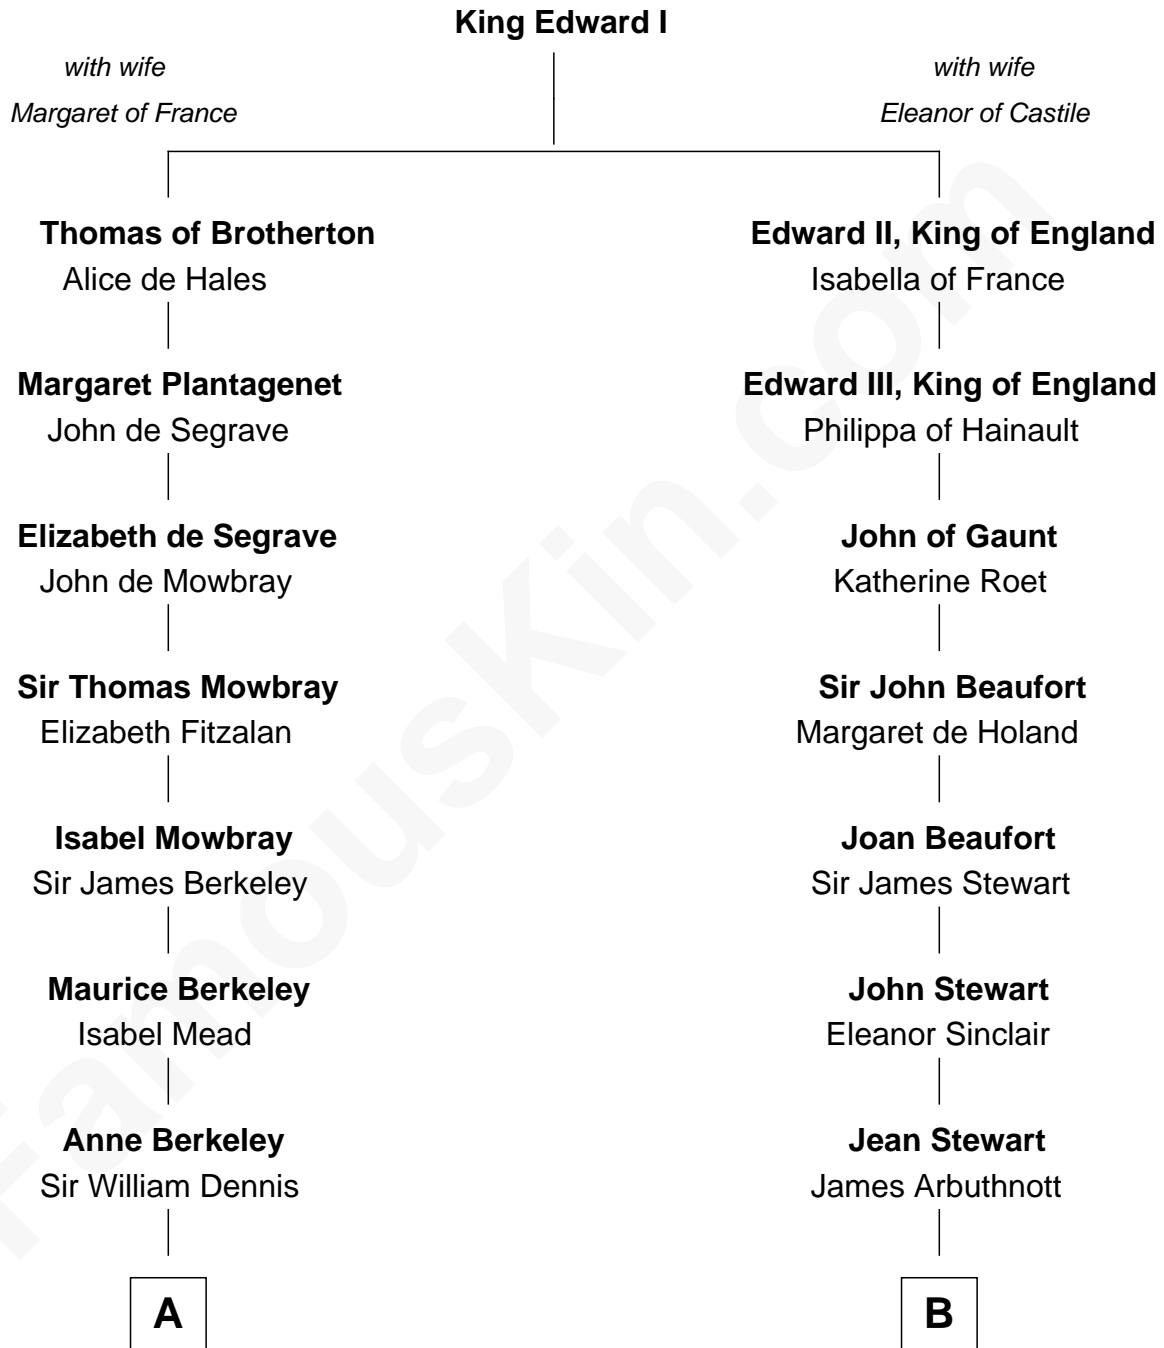

FamousKin.com

Relationship Chart of

Samuel Prescott

Completed Paul Revere's Midnight Ride

16th cousin 1 time removed of

Helen Keller

Author and Activist

A

Isabel Dennis
Sir John Berkeley

Sir Richard Berkeley
Elizabeth Jermy

Mary Berkeley
Sir John Hungerford

Bridget Hungerford
Sir William Lisle

John Lisle
Alice Beckenshaw

Alice Lisle
John Hoar

Elizabeth Hoar
Jonathan Prescott