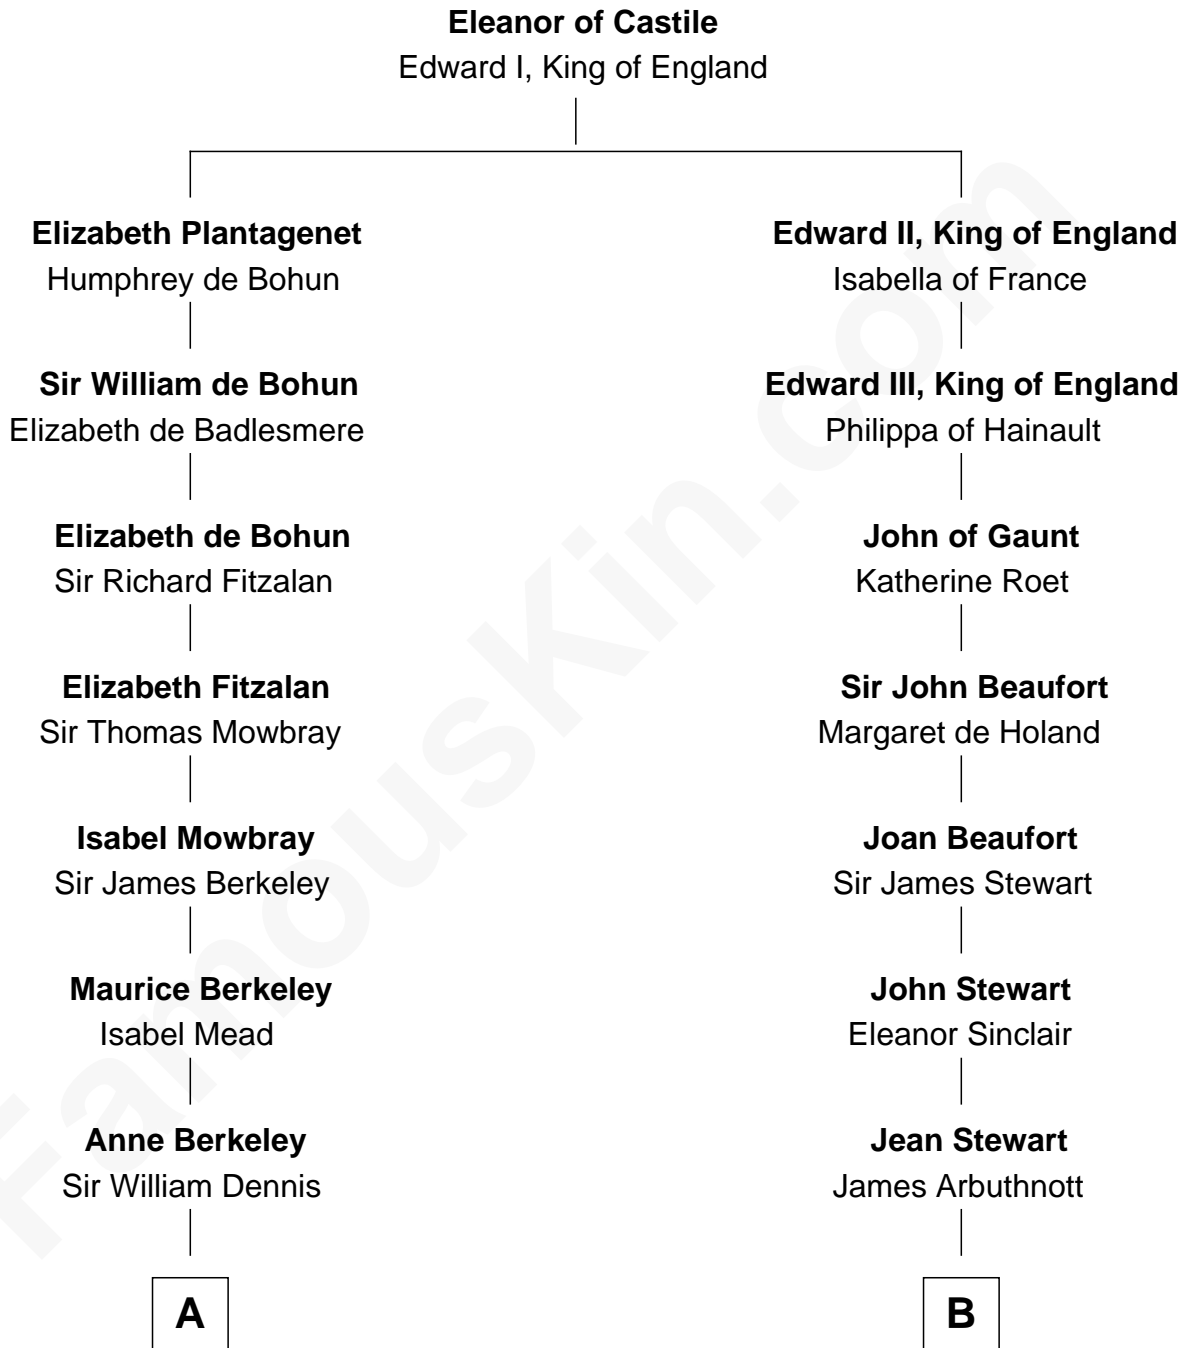

FamousKin.com

Relationship Chart of

Samuel Prescott

Completed Paul Revere's Midnight Ride

16th cousin 1 time removed of

Helen Keller

Author and Activist

A

Isabel Dennis
Sir John Berkeley

Sir Richard Berkeley
Elizabeth Jermy

Mary Berkeley
Sir John Hungerford

Bridget Hungerford
Sir William Lisle

John Lisle
Alice Beckenshaw

Alice Lisle
John Hoar

Elizabeth Hoar
Jonathan Prescott

Dr. Jonathan Prescott
Rebecca Bulkeley

Dr. Abel Prescott
Abigail Brigham

Samuel Prescott
Completed Paul Revere's Ride

B

Isabel Arbuthnott
Sir Robert Maule

William Maule
Bethia Guthrie

Eleanor Maule
Sir Alexander Morrison