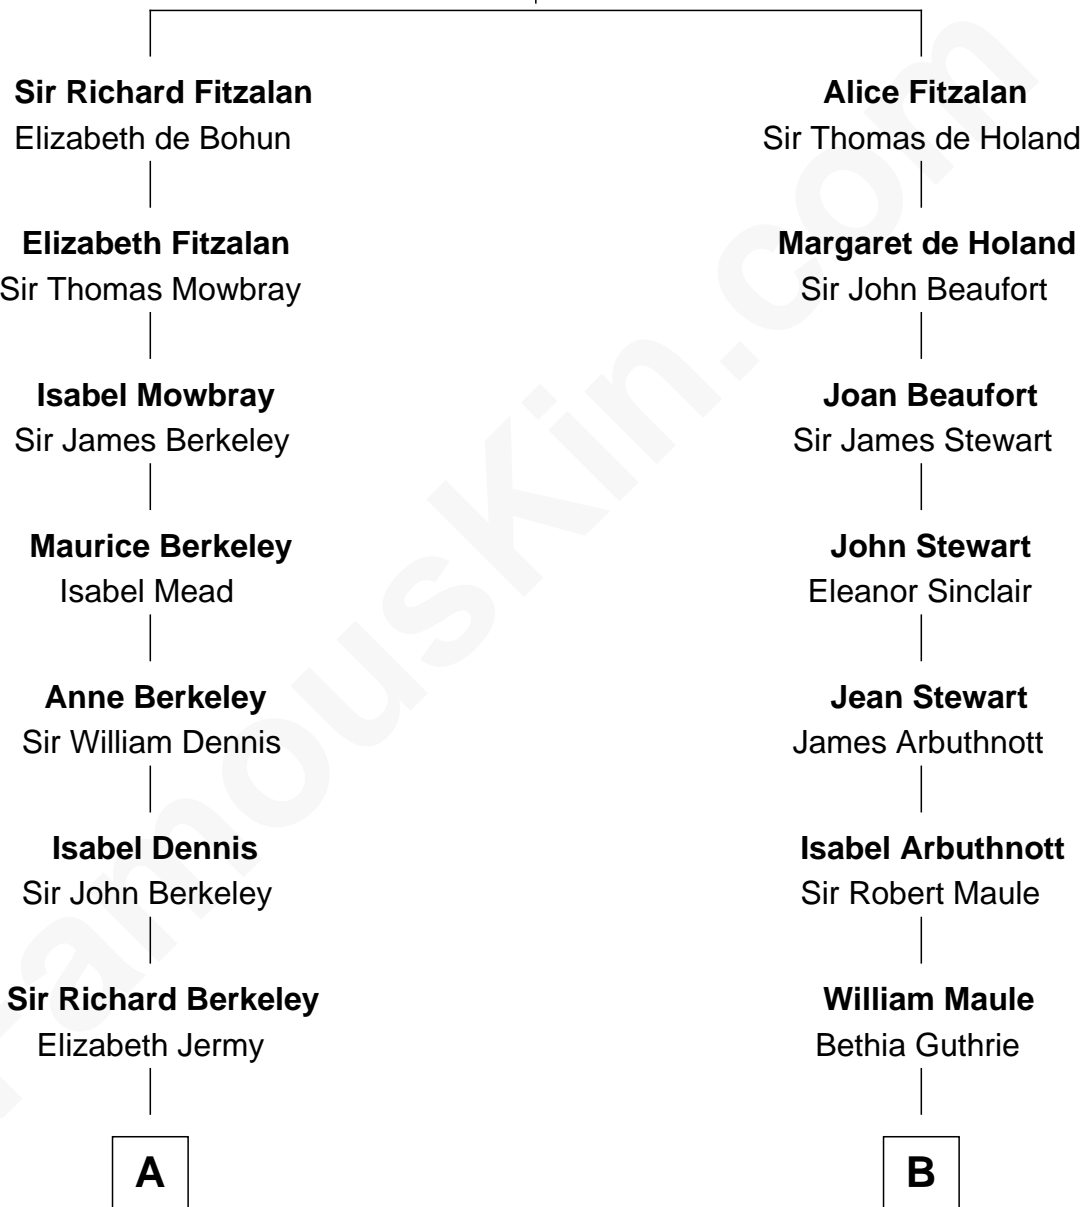

FamousKin.com

Relationship Chart of

Samuel Prescott

Completed Paul Revere's Midnight Ride

14th cousin 1 time removed of

Helen Keller

Author and Activist

Richard Fitzalan
Eleanor Plantagenet

A

Mary Berkeley
Sir John Hungerford

Bridget Hungerford
Sir William Lisle

John Lisle
Alice Beckenshaw

Alice Lisle
John Hoar

Elizabeth Hoar
Jonathan Prescott

Dr. Jonathan Prescott
Rebecca Bulkeley

Dr. Abel Prescott
Abigail Brigham

Samuel Prescott
Completed Paul Revere's Ride

B

Eleanor Maule
Sir Alexander Morrison

Bethia Morrison
Sir Robert Spottiswoode

Dr. Robert Spottiswoode
Catherine Mercer

Lt. Gov. Alexander Spotswood
Anne Butler Brayne