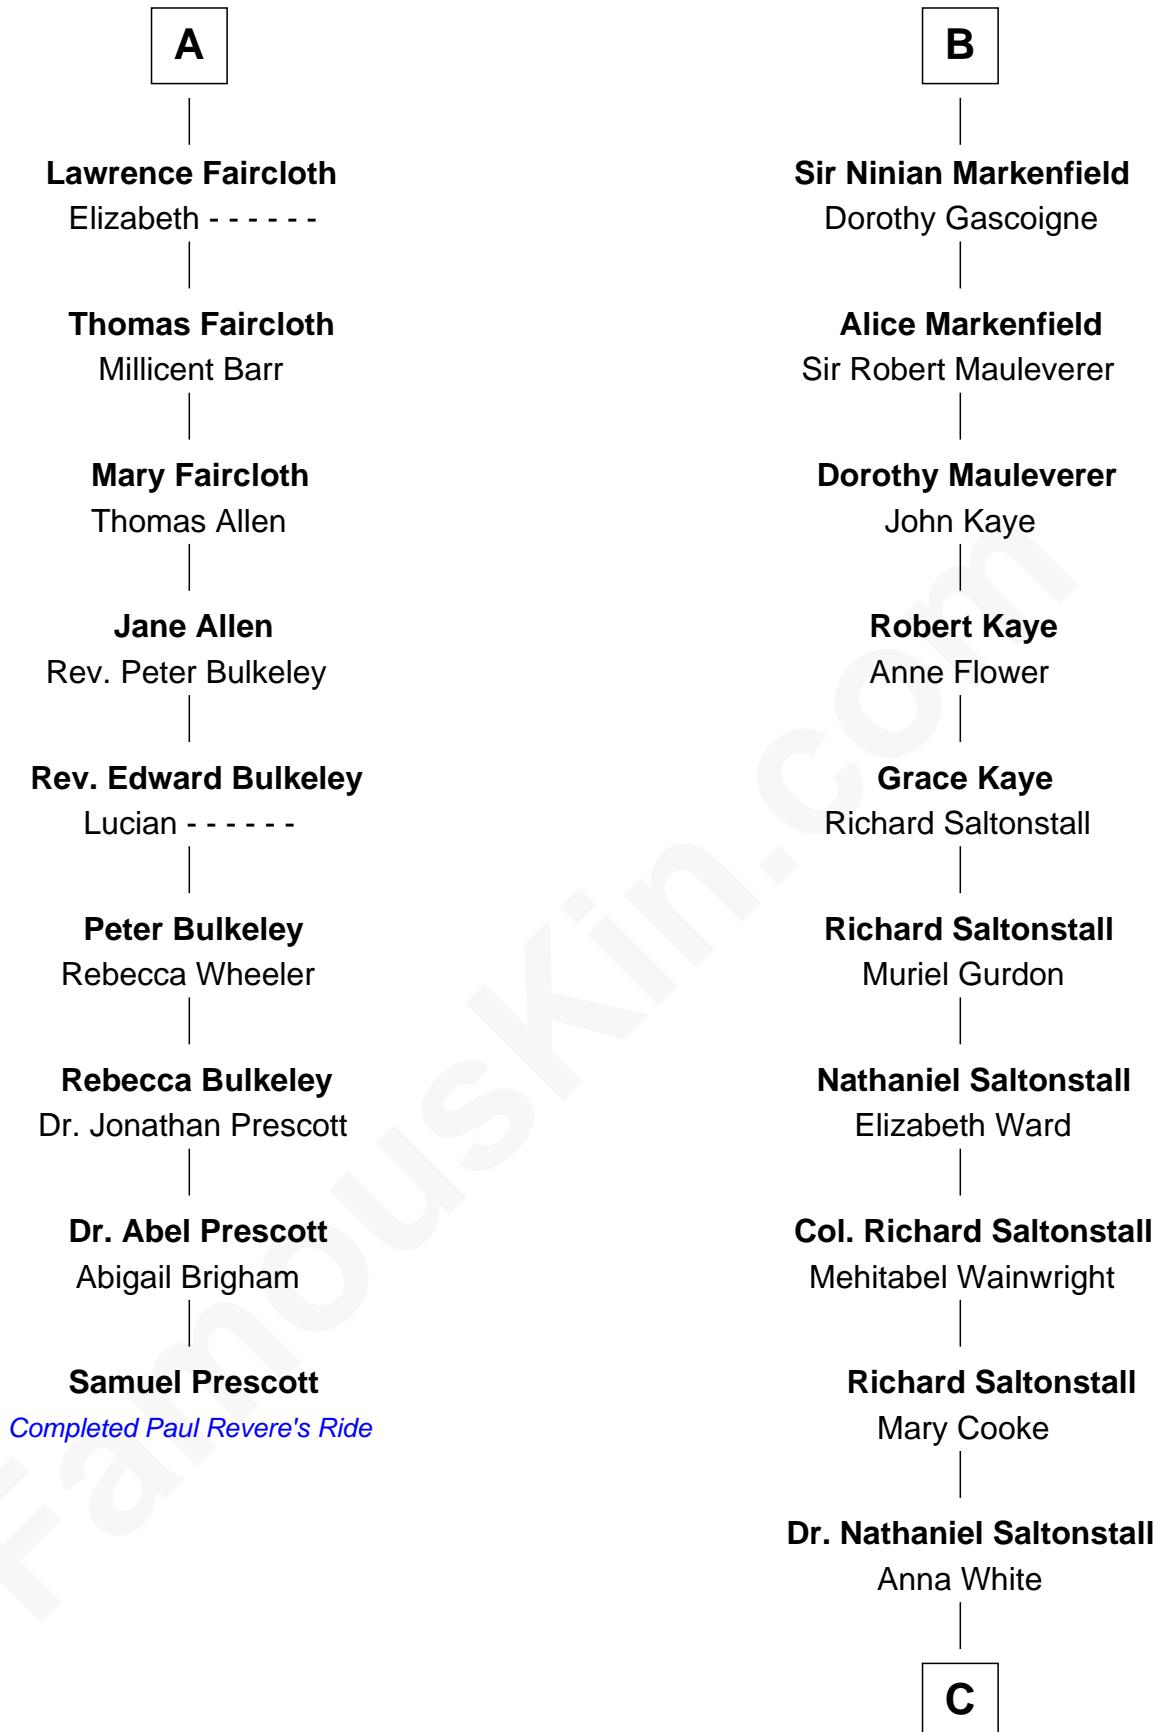

## Relationship Chart of

### Samuel Prescott

*Completed Paul Revere's Midnight Ride*

15th cousin 5 times removed of

### Leverett Saltonstall

*55th Governor of Massachusetts*

**C**

**Leverett Saltonstall**  
Mary Elizabeth Sanders

**Leverett Saltonstall**  
Rose Smith Lee

**Richard Middlecott Saltonstall**  
Eleanor Brooks

**Leverett Saltonstall**  
*55th Governor of Massachusetts*

FamousKin.com