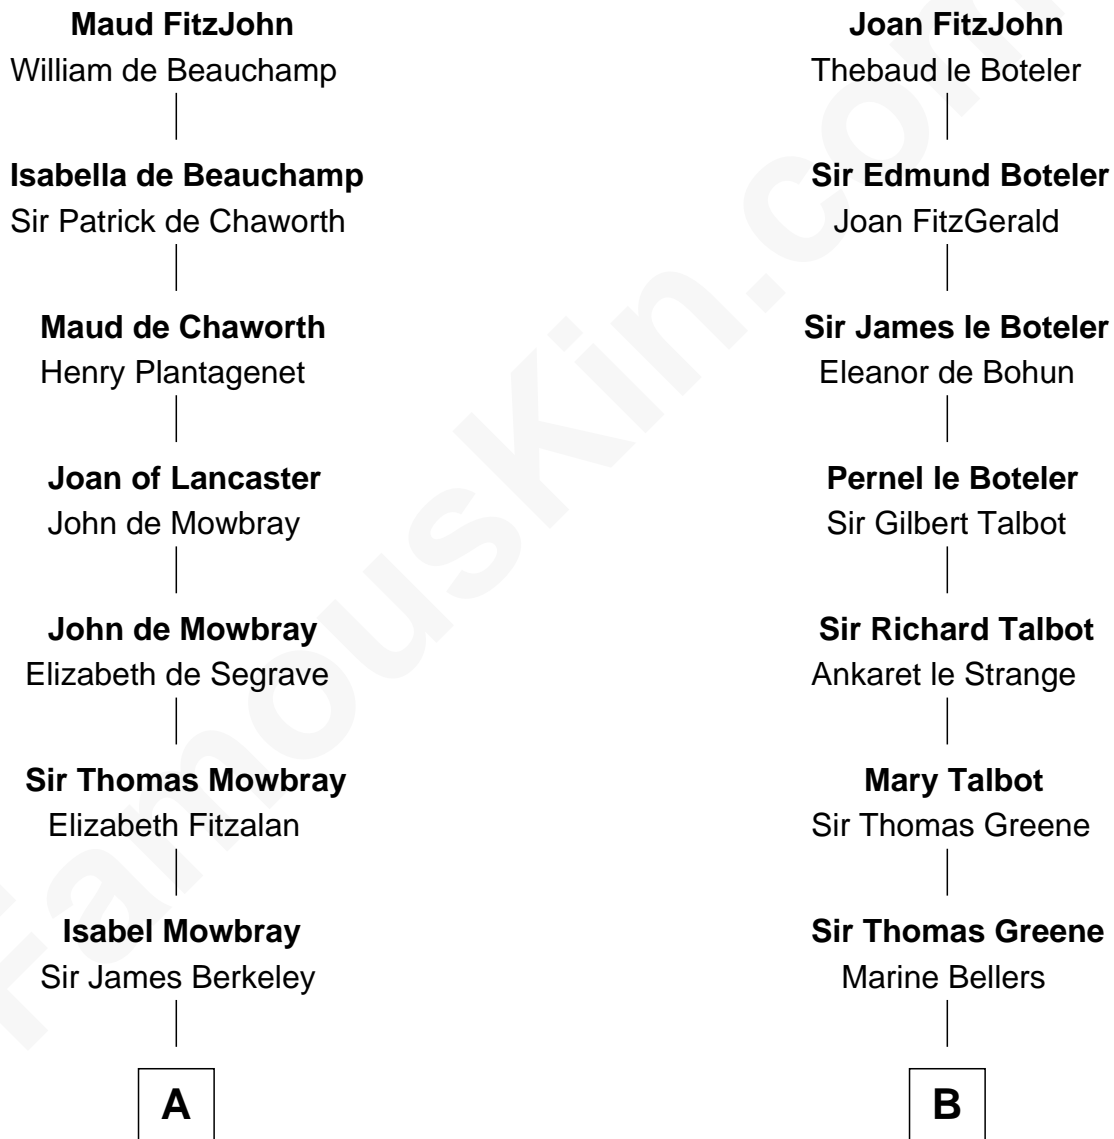

Sir John FitzGeoffrey

Isabel le Bigod