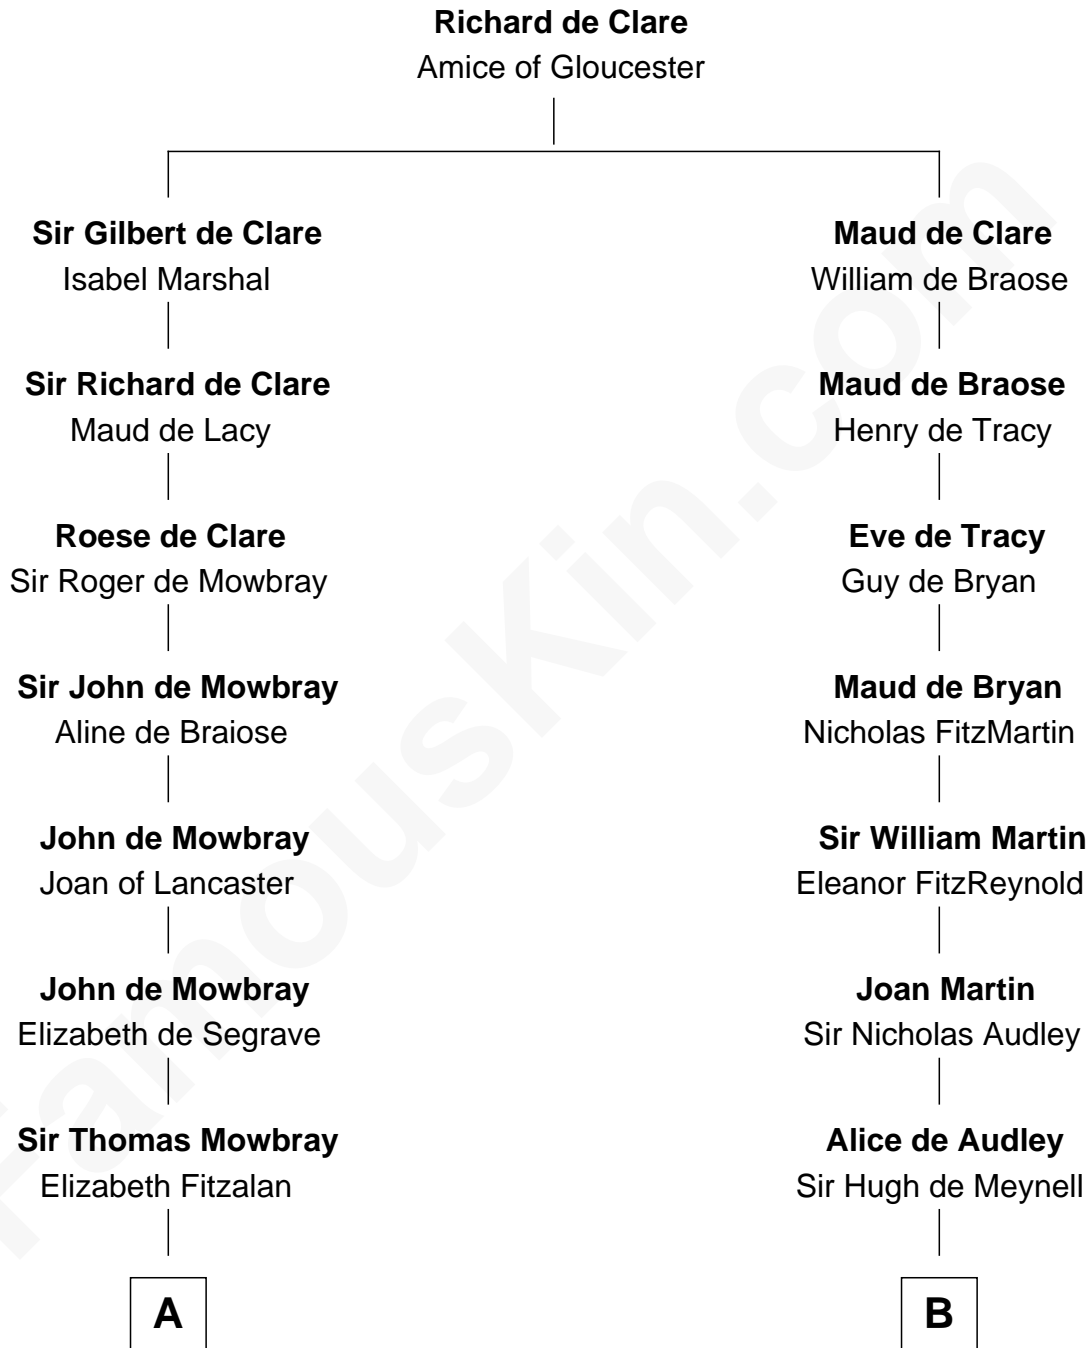

Charles Carroll

Signer of the Declaration of Independence