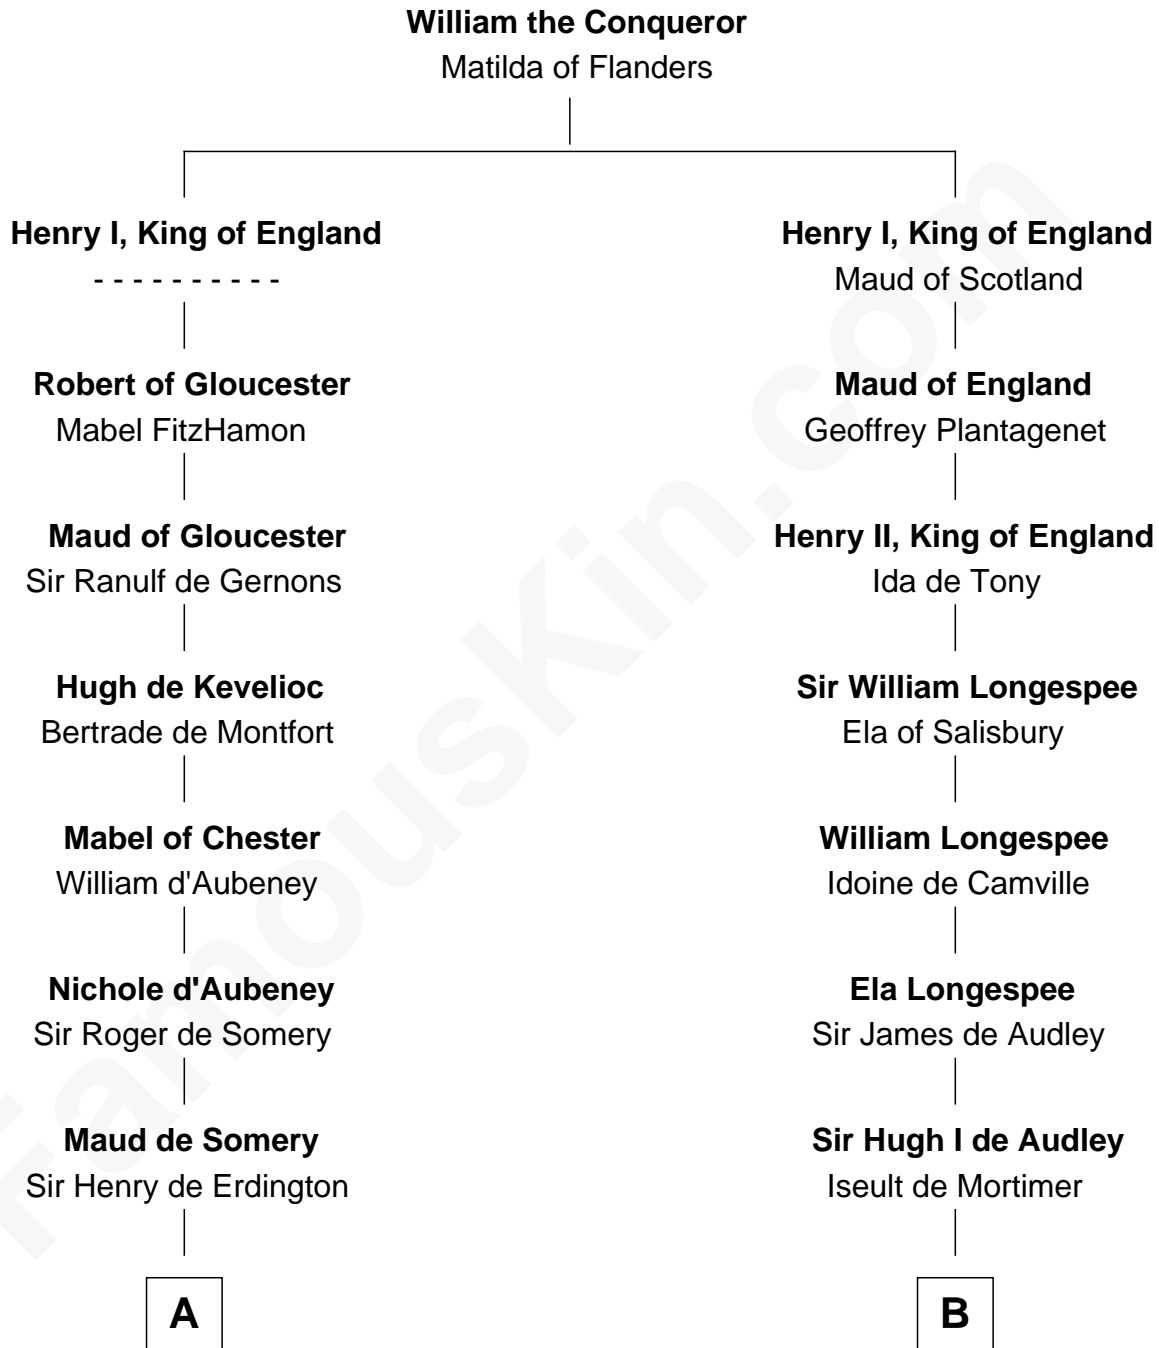

FamousKin.com

Relationship Chart of

Samuel Prescott

Completed Paul Revere's Midnight Ride

20th cousin 1 time removed of

Daniel Carroll

Signer of the U.S. Constitution