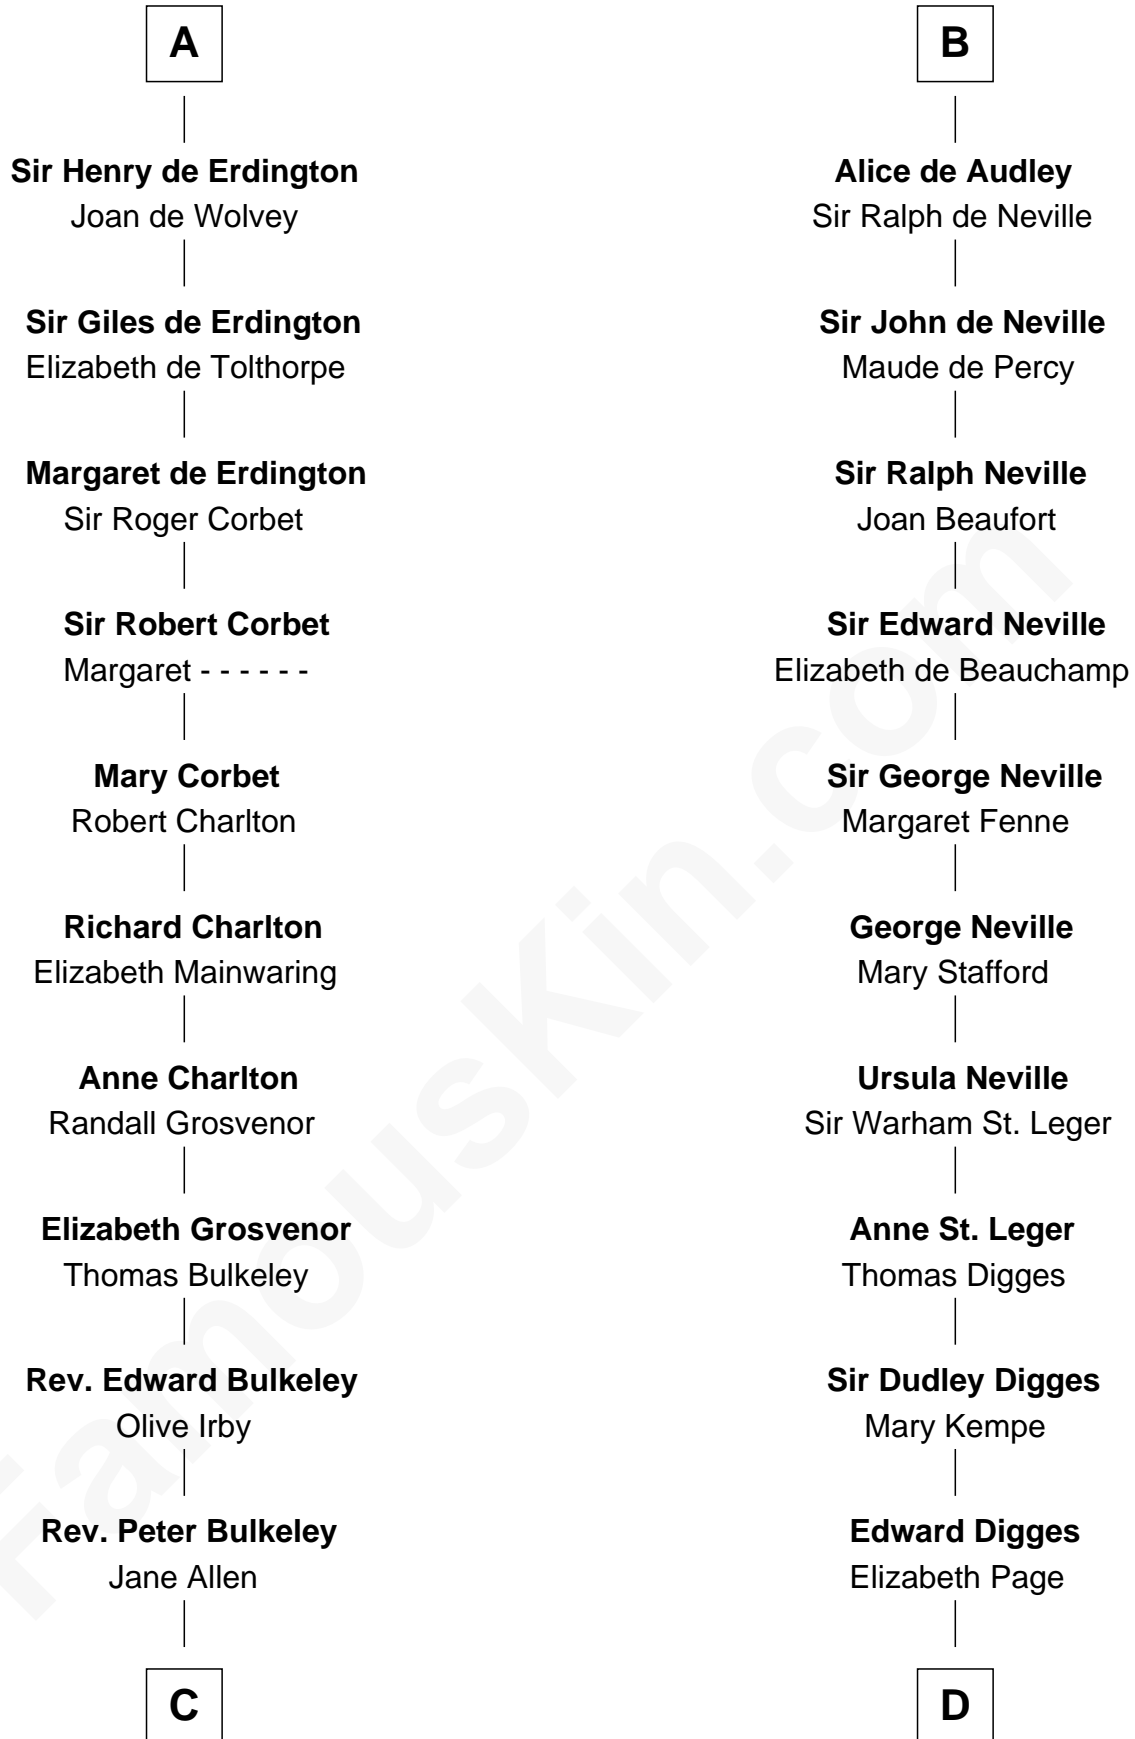

## Relationship Chart of

### Samuel Prescott

*Completed Paul Revere's Midnight Ride*

20th cousin 1 time removed of

### Daniel Carroll

*Signer of the U.S. Constitution*

**C**

**Rev. Edward Bulkeley**

Lucian - - - - -

**Peter Bulkeley**

Rebecca Wheeler

**Rebecca Bulkeley**

Dr. Jonathan Prescott

**Dr. Abel Prescott**

Abigail Brigham

**Samuel Prescott**

*Completed Paul Revere's Ride*

**D**

**William Digges**

Elizabeth Sewall