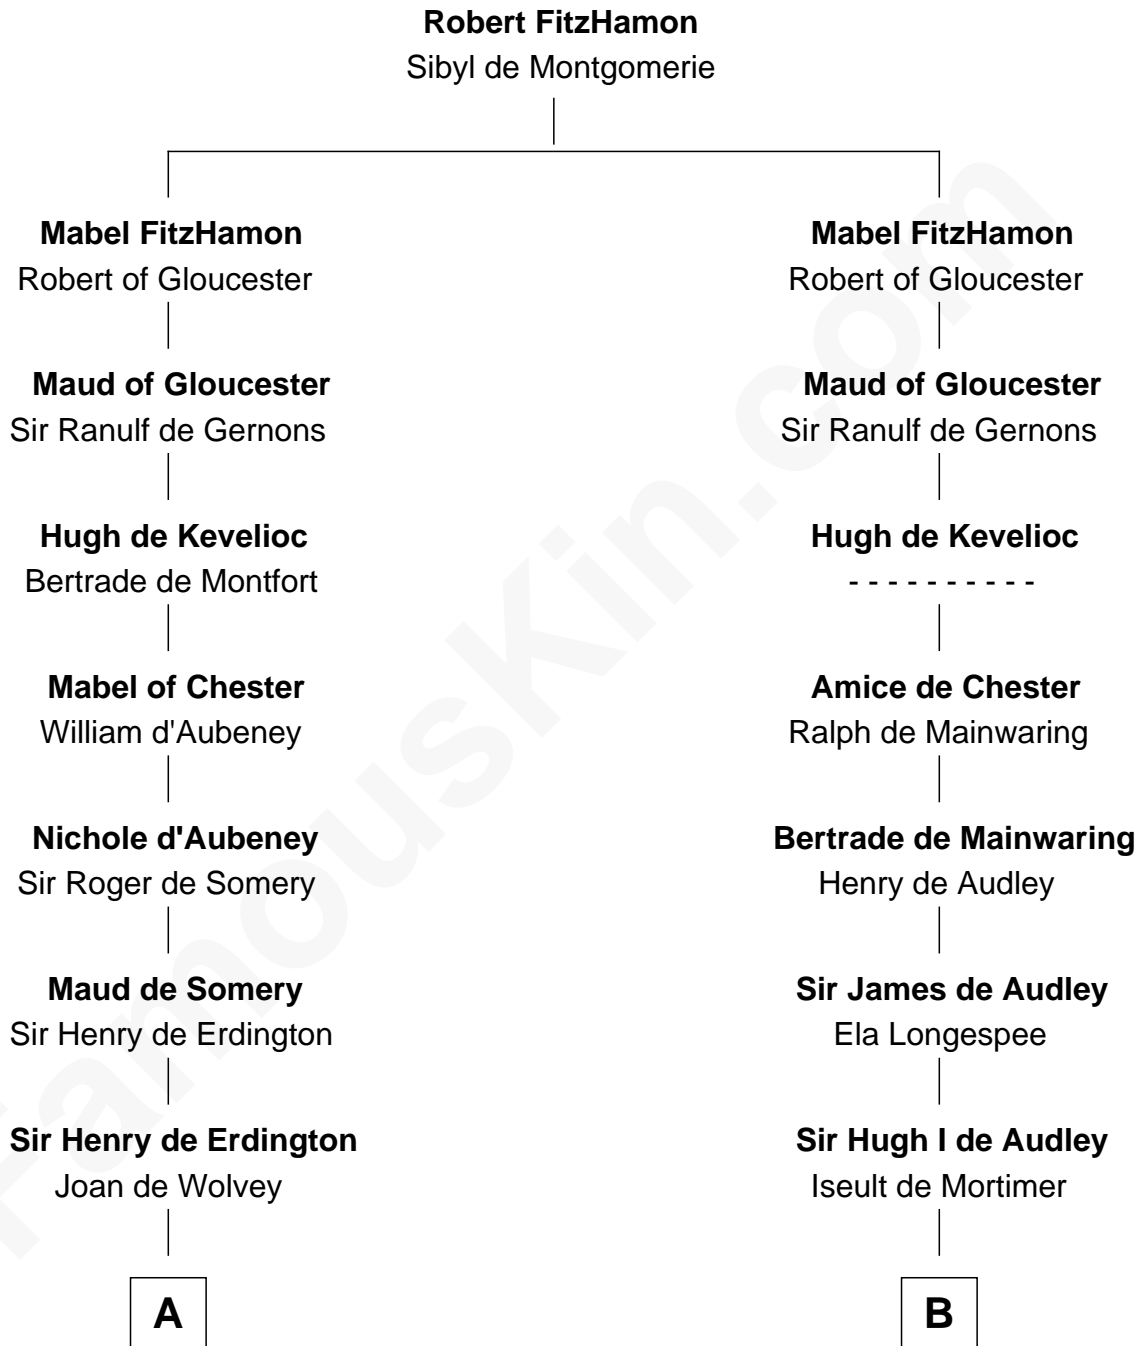

## Relationship Chart of

### Samuel Prescott

*Completed Paul Revere's Midnight Ride*

20th cousin of

### Daniel Carroll

*Signer of the U.S. Constitution*

**C**

**Peter Bulkeley**  
Rebecca Wheeler

**Rebecca Bulkeley**  
Dr. Jonathan Prescott

**Dr. Abel Prescott**  
Abigail Brigham

**Samuel Prescott**  
*Completed Paul Revere's Ride*