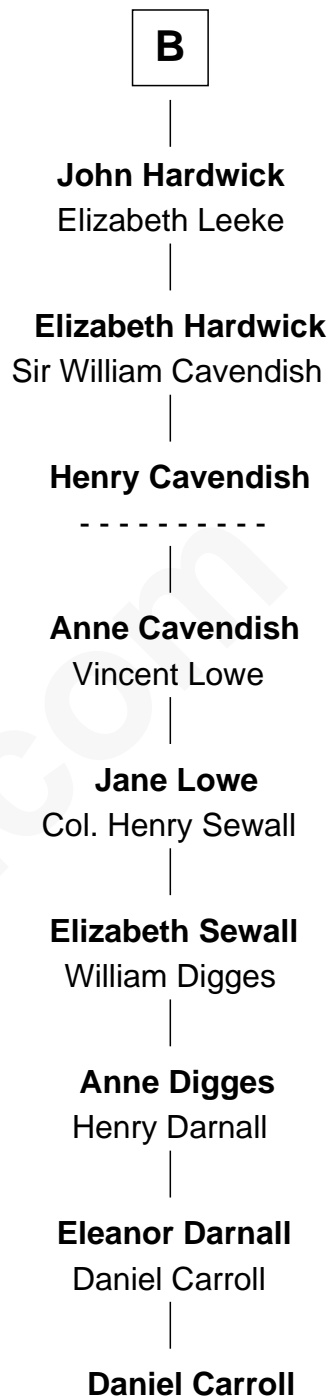

Signer of the U.S. Constitution