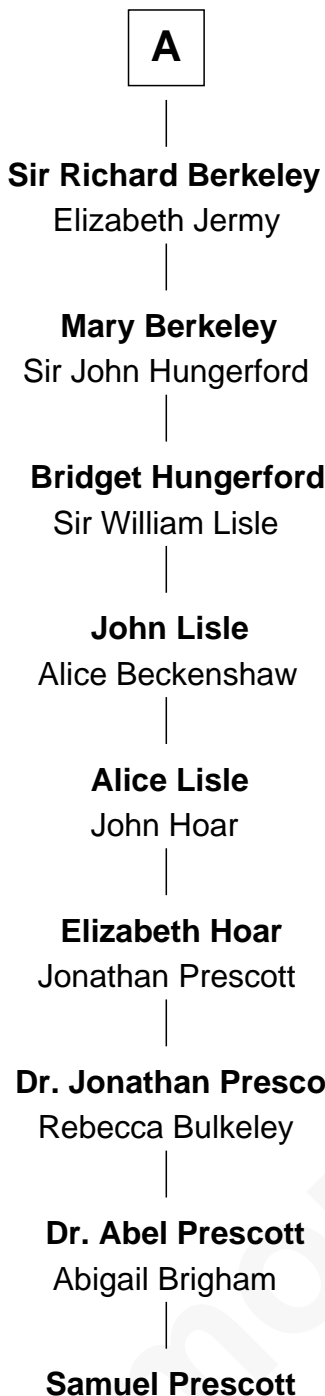

FamousKin.com

Relationship Chart of

Samuel Prescott

Completed Paul Revere's Midnight Ride

15th cousin of

Daniel Carroll

Signer of the U.S. Constitution

Humphrey de Bohun
Elizabeth Plantagenet

Sir William de Bohun
Elizabeth de Badlesmere

Elizabeth de Bohun
Sir Richard Fitzalan

Elizabeth Fitzalan
Sir Thomas Mowbray

Isabel Mowbray
Sir James Berkeley

Maurice Berkeley
Isabel Mead

Anne Berkeley
Sir William Dennis

Isabel Dennis
Sir John Berkeley

A

Eleanor de Bohun
Sir James le Boteler

Pernel le Boteler
Sir Gilbert Talbot

Sir Richard Talbot
Ankaret le Strange

Mary Talbot
Sir Thomas Greene

Sir Thomas Greene
Marine Bellers

Anne Greene
Sir Thomas Pinchbeck

Elizabeth Pinchbeck
John Hardwick

B

Completed Paul Revere's Ride

Signer of the U.S. Constitution