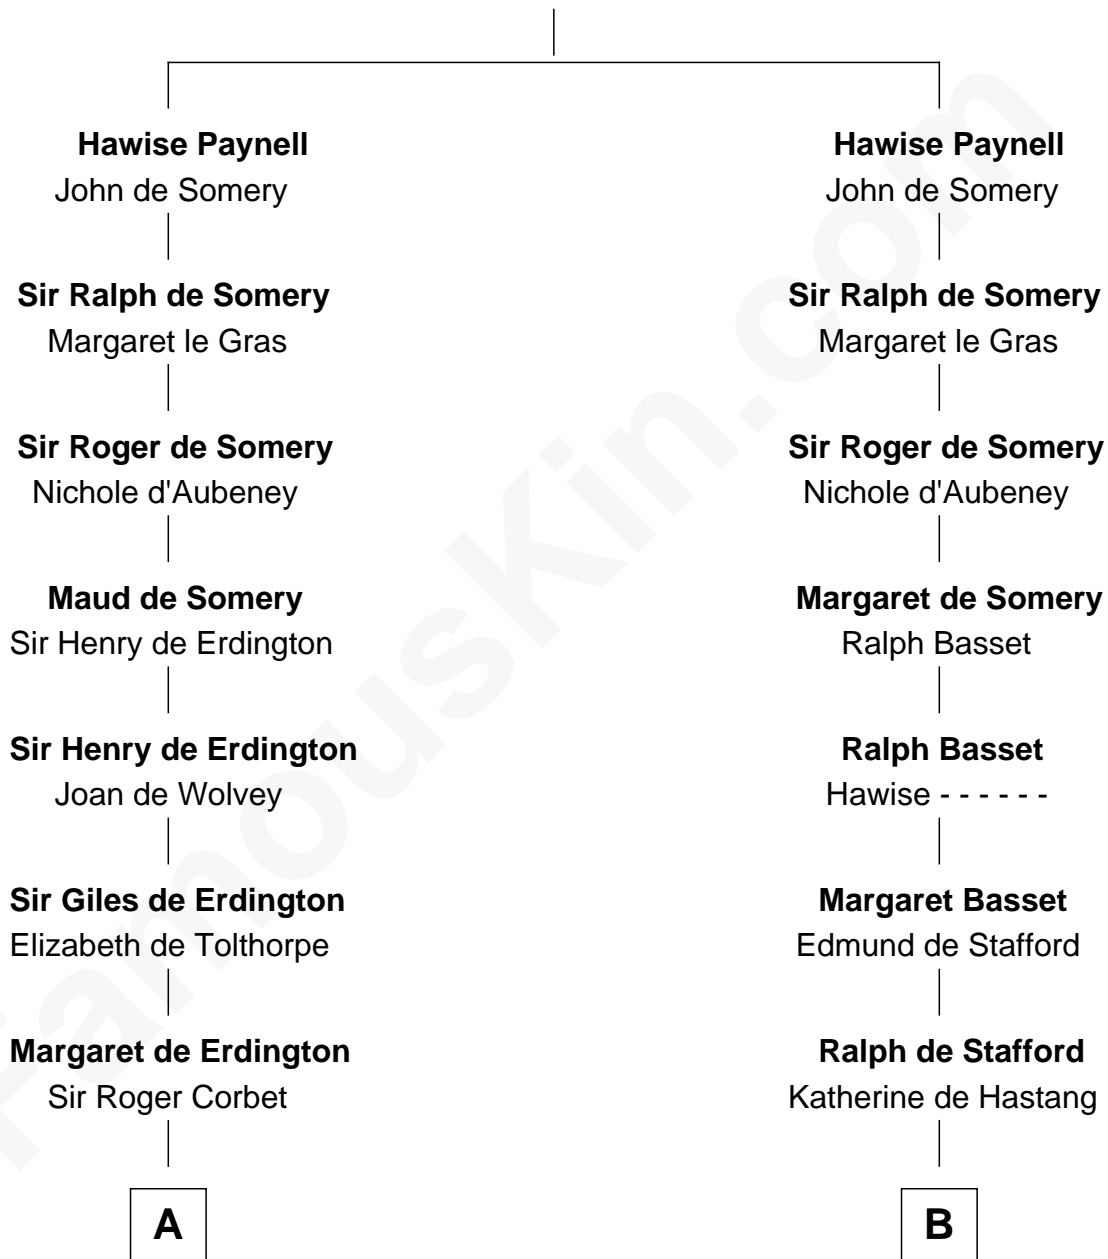

## Relationship Chart of

### Samuel Prescott

Completed Paul Revere's Midnight Ride

18th cousin 3 times removed of

### John Carroll

Founder of Georgetown University

Ralph Paynell

**C**

**Dr. Abel Prescott**

Abigail Brigham

**Samuel Prescott**

*Completed Paul Revere's Ride*