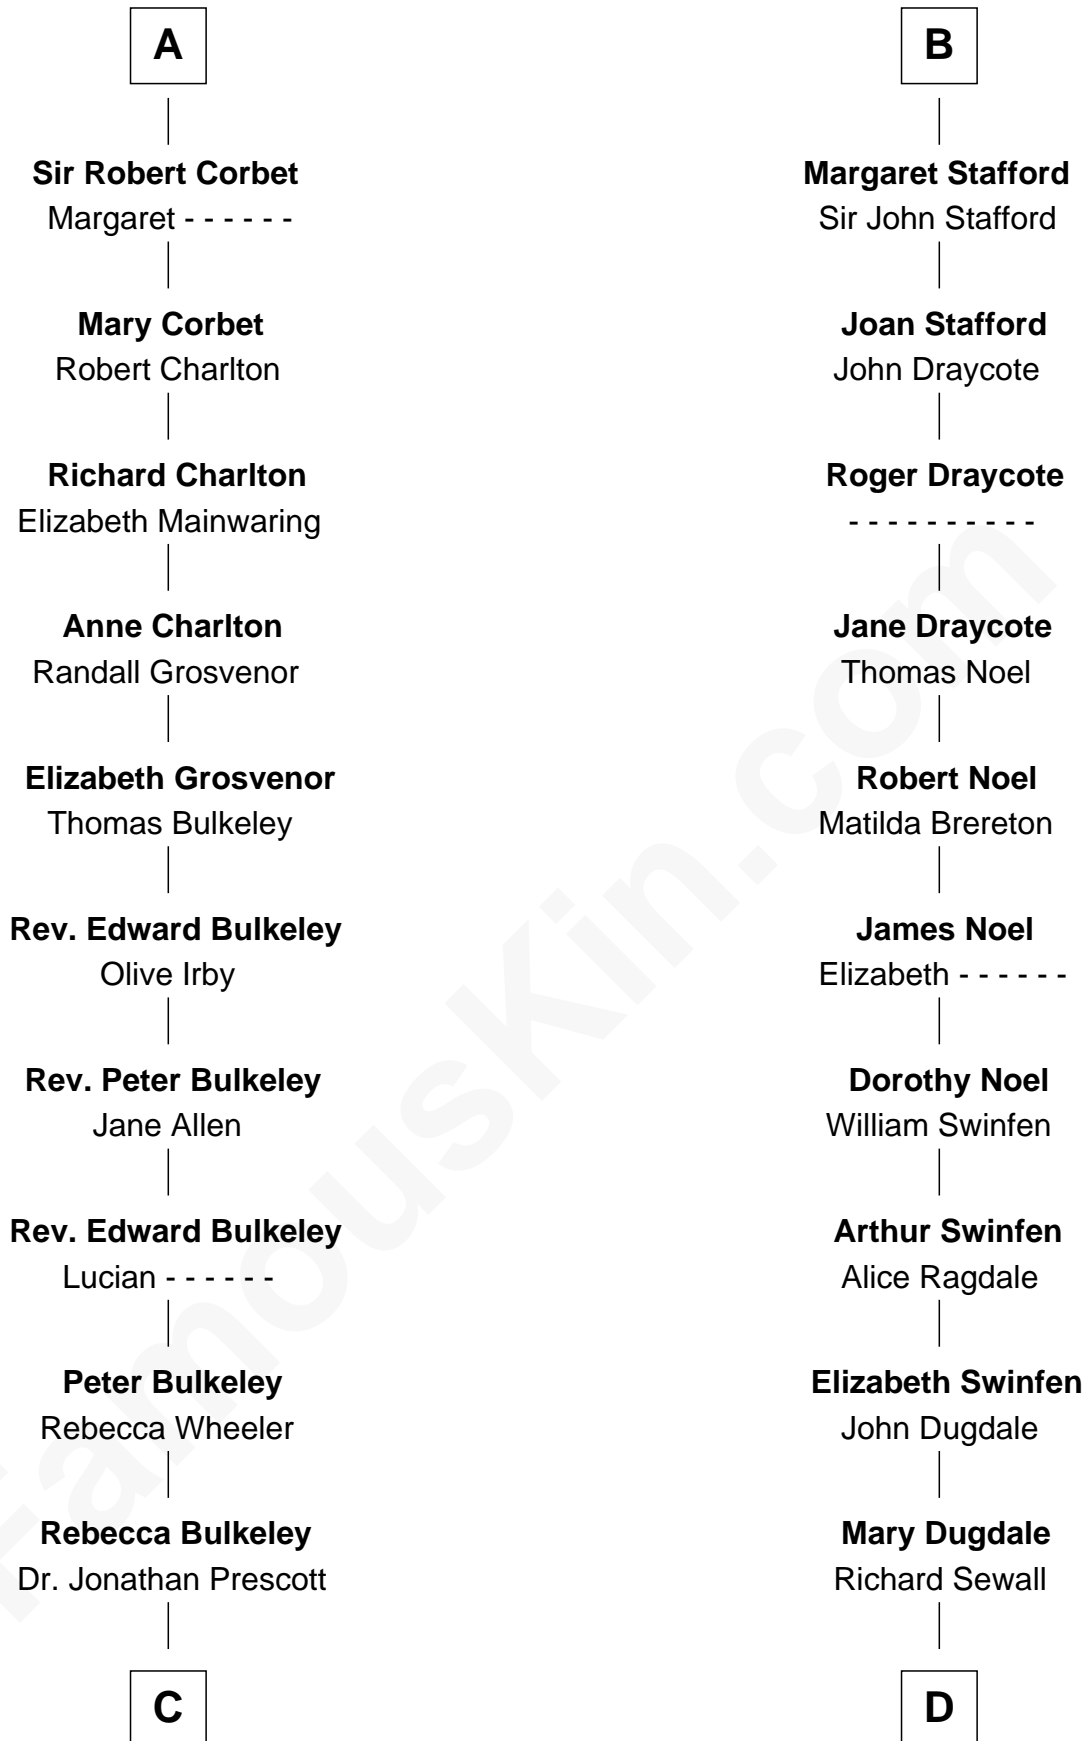

## Relationship Chart of

### Samuel Prescott

Completed Paul Revere's Midnight Ride

18th cousin 3 times removed of

### John Carroll

Founder of Georgetown University

Ralph Paynell

**C**

**Dr. Abel Prescott**

Abigail Brigham

**Samuel Prescott**

*Completed Paul Revere's Ride*

**D**

**Col. Henry Sewall**

Jane Lowe

**Elizabeth Sewall**

William Digges

**Anne Digges**

Henry Darnall

**Eleanor Darnall**