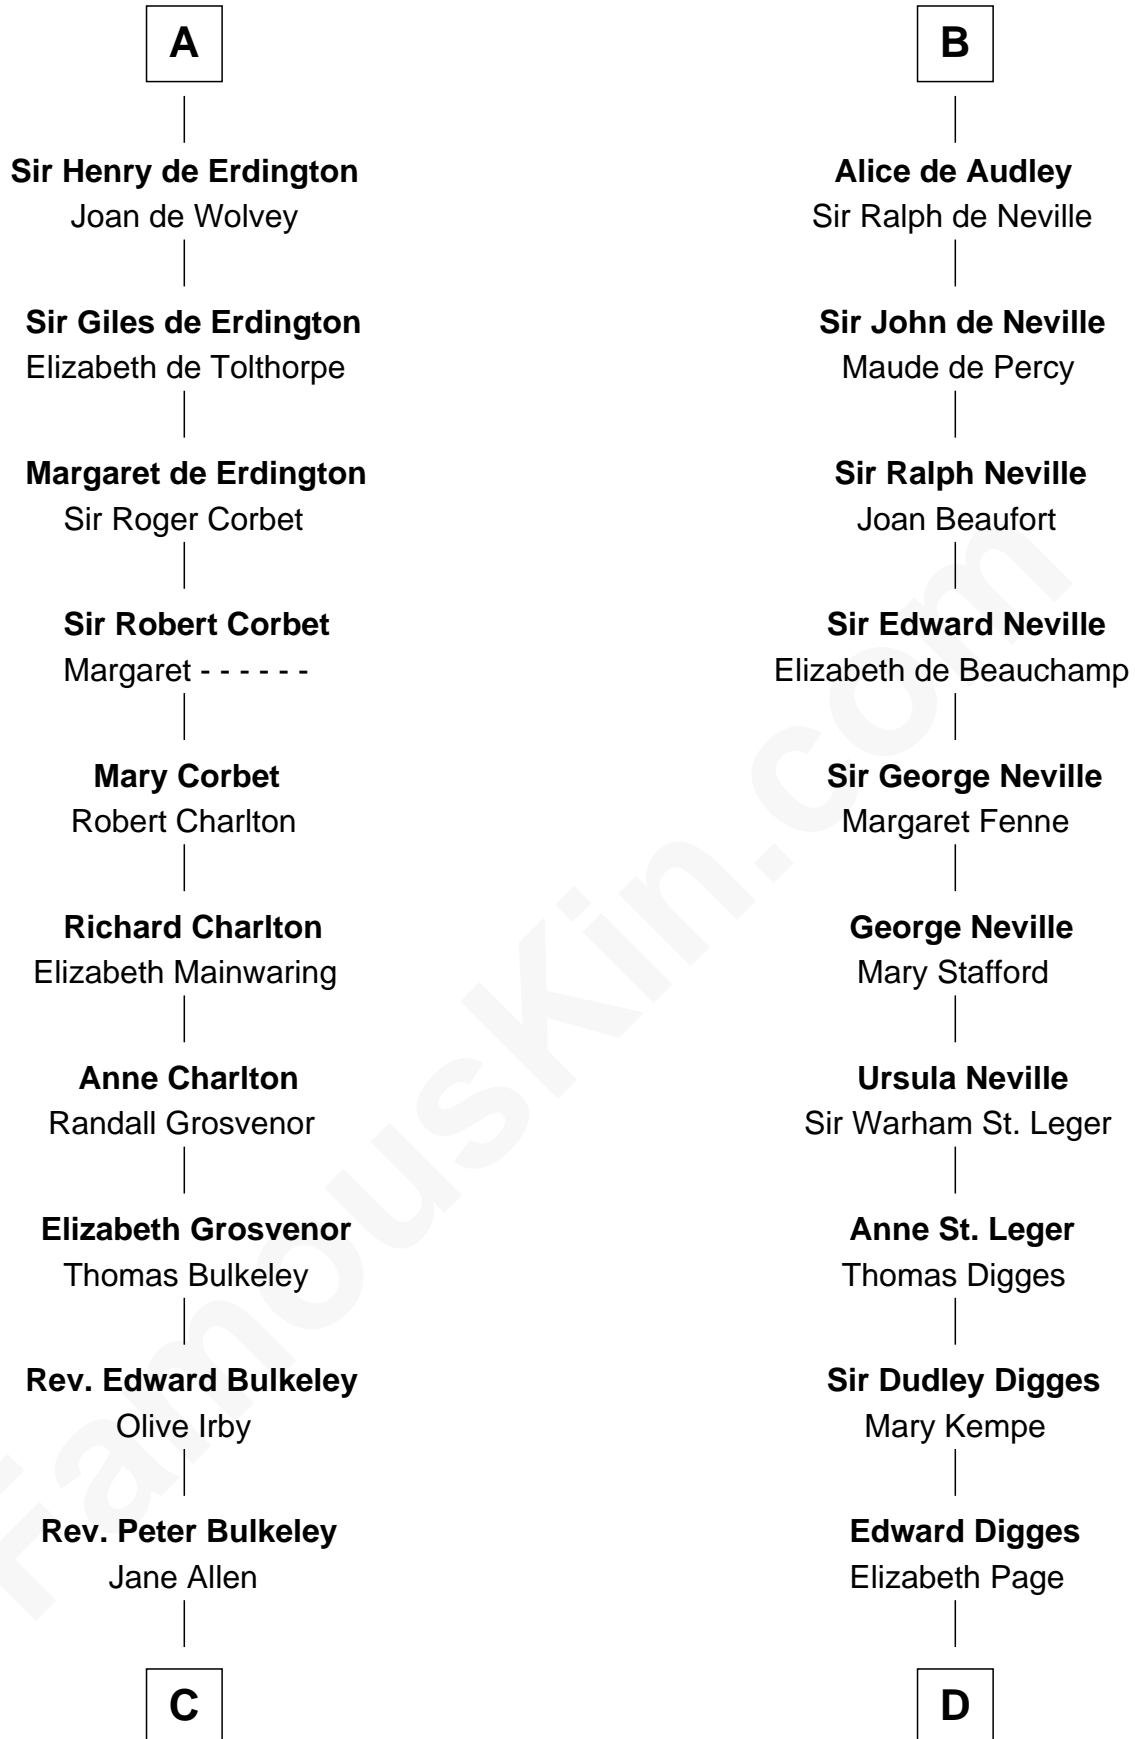

FamousKin.com

Relationship Chart of

Samuel Prescott

Completed Paul Revere's Midnight Ride

20th cousin 1 time removed of

John Carroll

Founder of Georgetown University

C

Rev. Edward Bulkeley

Lucian - - - - -

Peter Bulkeley

Rebecca Wheeler

Rebecca Bulkeley

Dr. Jonathan Prescott

Dr. Abel Prescott

Abigail Brigham

Samuel Prescott

Completed Paul Revere's Ride

D

William Digges

Elizabeth Sewall

Anne Digges

Henry Darnall

Eleanor Darnall