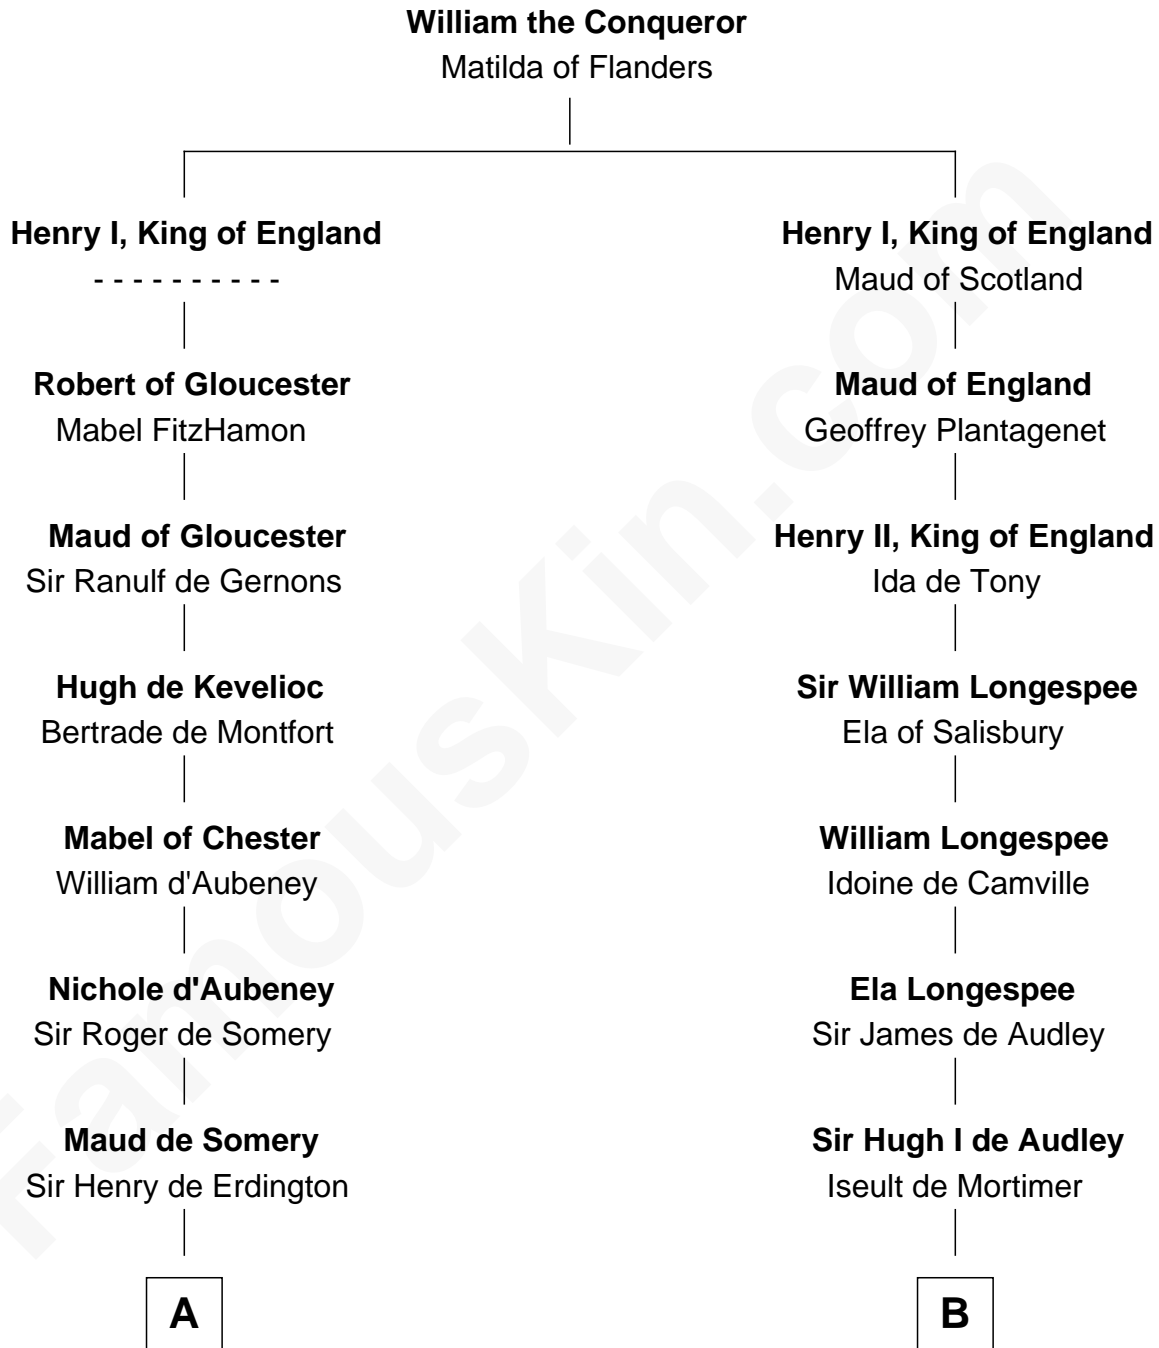

FamousKin.com

Relationship Chart of

Samuel Prescott

Completed Paul Revere's Midnight Ride

20th cousin 1 time removed of

John Carroll

Founder of Georgetown University

C

Samuel Prescott

Completed Paul Revere's Ride

D

William Digges

Elizabeth Sewall

Anne Digges

Henry Darnall

Eleanor Darnall