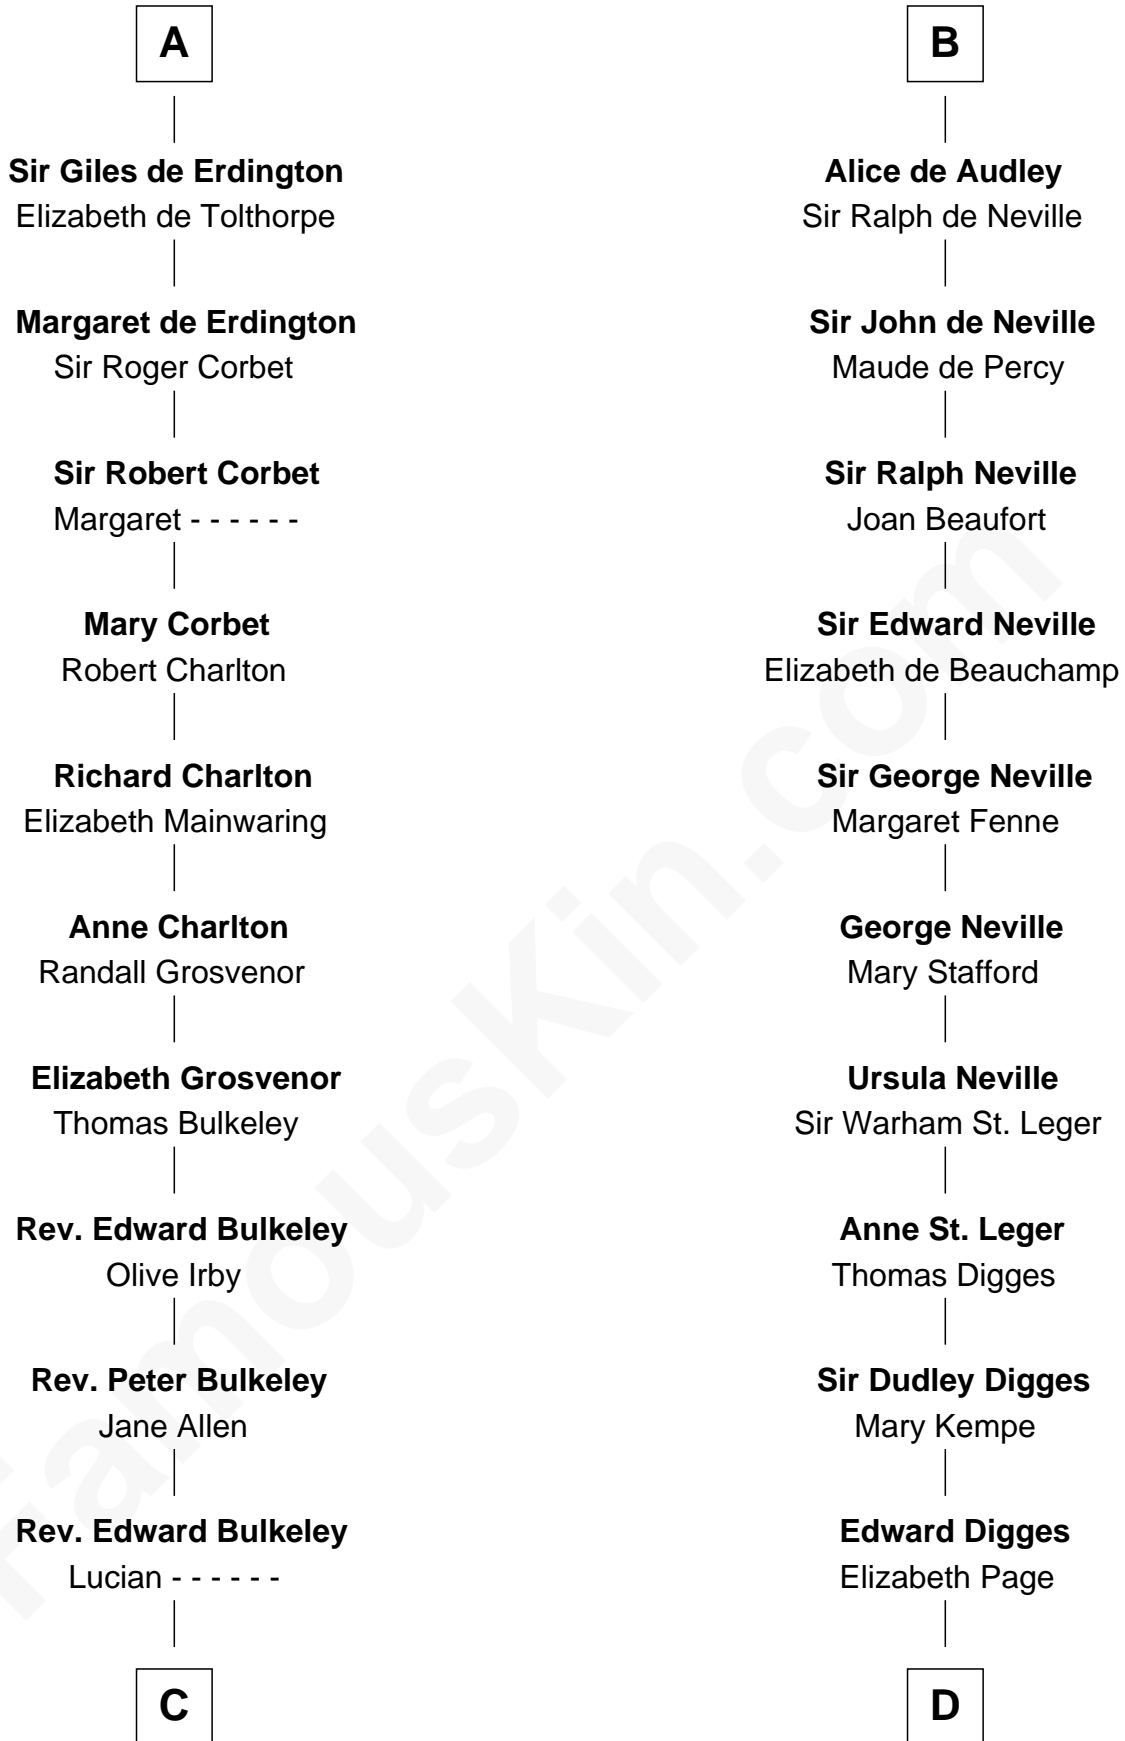

FamousKin.com

Relationship Chart of

Samuel Prescott

Completed Paul Revere's Midnight Ride

20th cousin of

John Carroll

Founder of Georgetown University

C

Peter Bulkeley
Rebecca Wheeler

Rebecca Bulkeley
Dr. Jonathan Prescott

Dr. Abel Prescott
Abigail Brigham

Samuel Prescott
Completed Paul Revere's Ride

D

William Digges
Elizabeth Sewall

Anne Digges
Henry Darnall