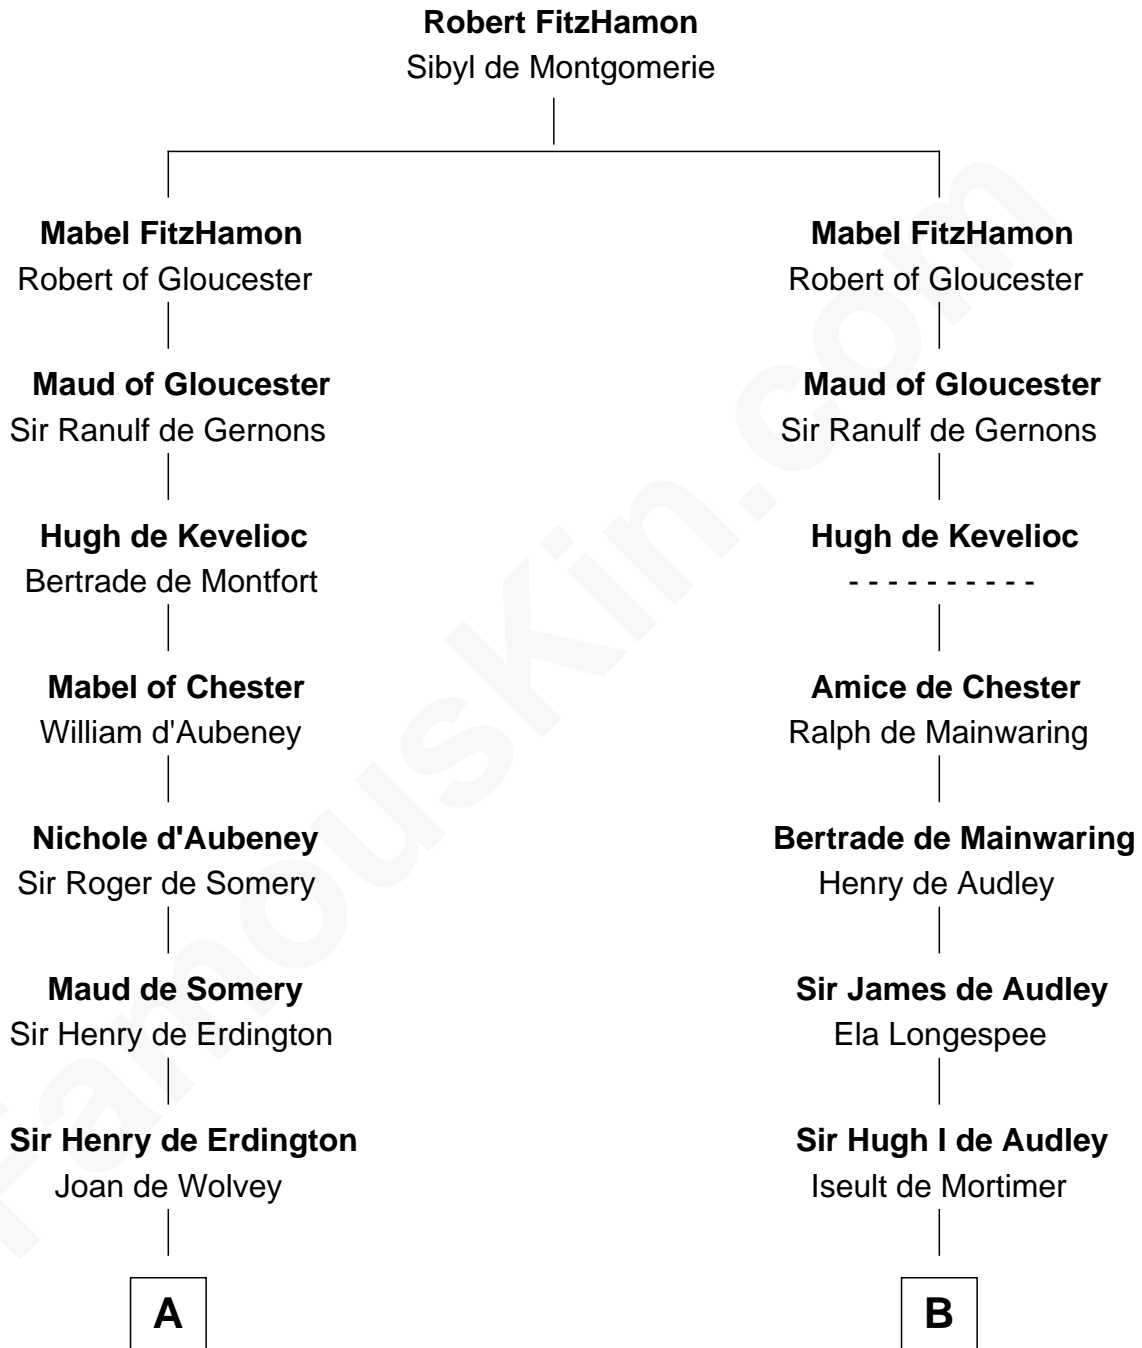

FamousKin.com

Relationship Chart of

Samuel Prescott

Completed Paul Revere's Midnight Ride

20th cousin of

John Carroll

Founder of Georgetown University

C

Peter Bulkeley
Rebecca Wheeler

Rebecca Bulkeley
Dr. Jonathan Prescott

Dr. Abel Prescott
Abigail Brigham

Samuel Prescott
Completed Paul Revere's Ride

D

William Digges
Elizabeth Sewall

Anne Digges
Henry Darnall