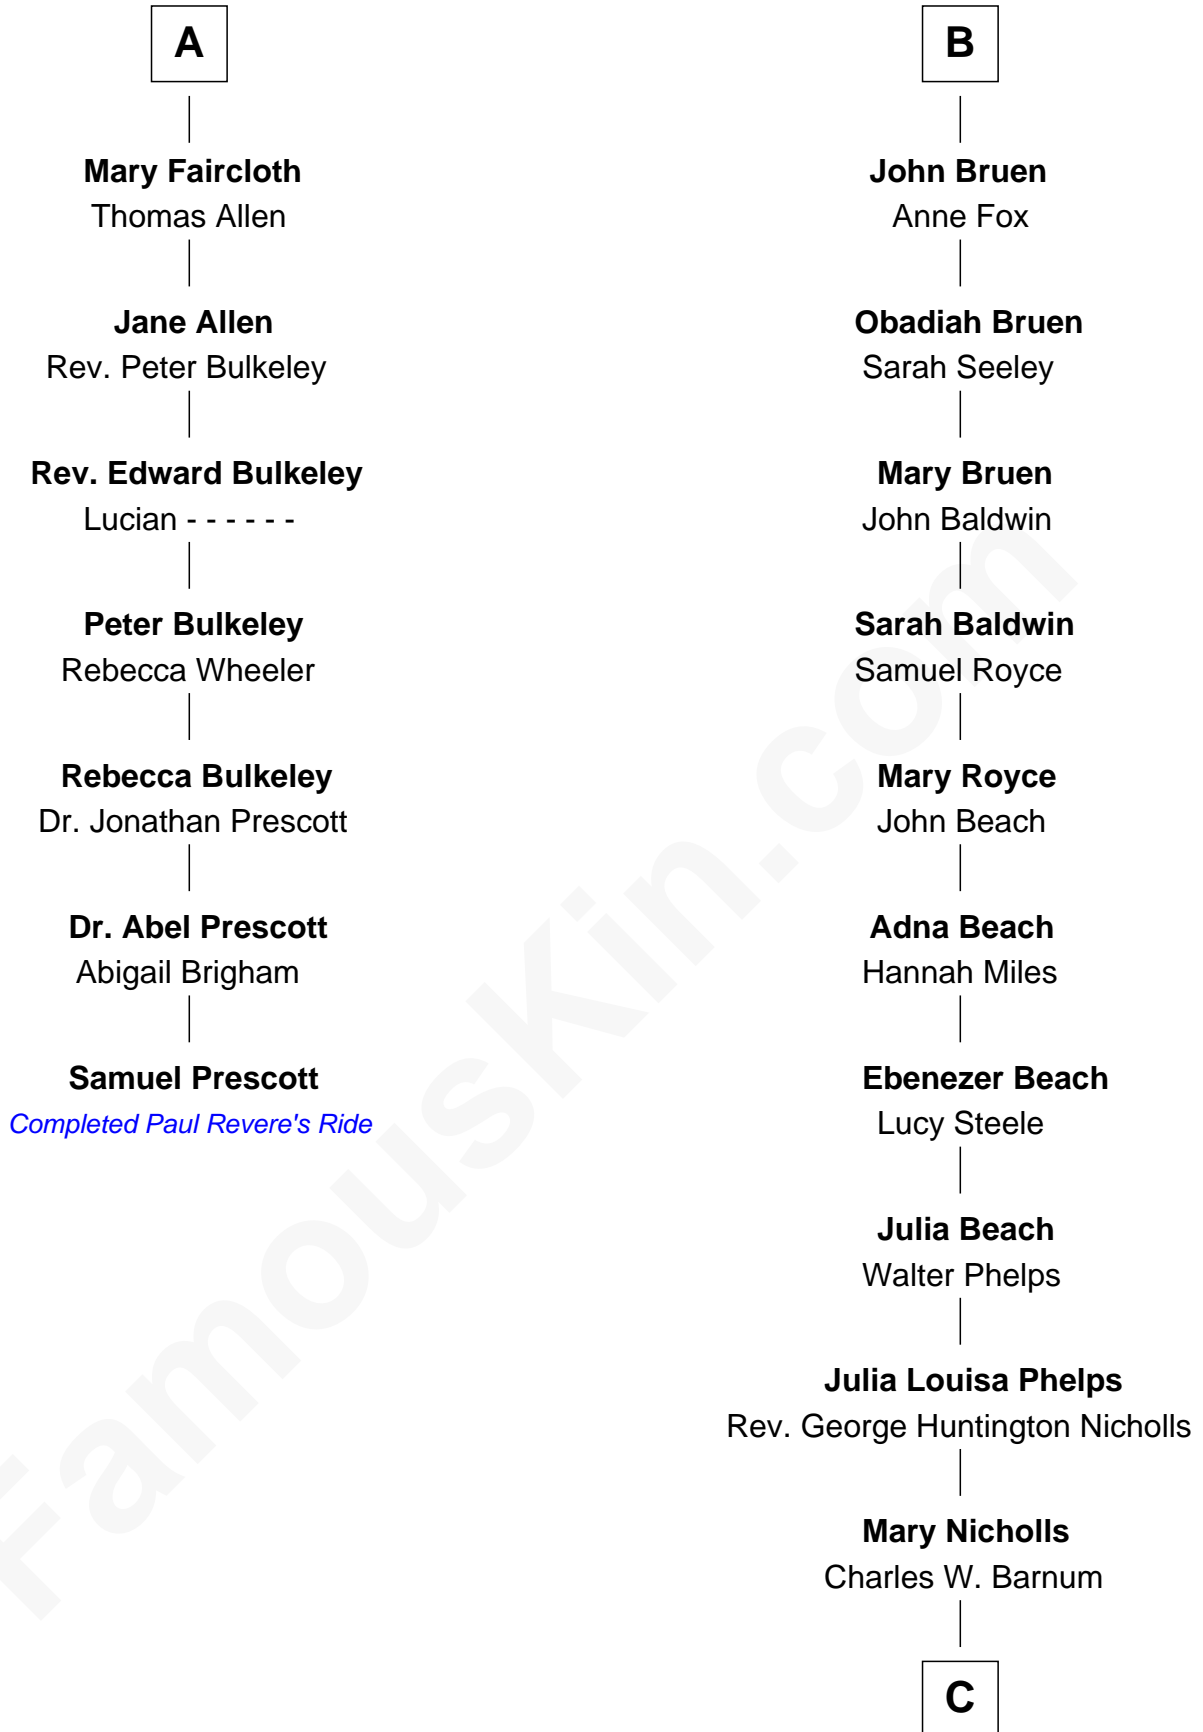

FamousKin.com

Relationship Chart of

Samuel Prescott

Completed Paul Revere's Midnight Ride

13th cousin 7 times removed of

Treat Williams
TV & Movie Actor

C

Richard Nicholls Barnum

Marian Hutchison Cocks

Eleanor Barnum

Treat Payne Andrew

Marian Andrew

Richard Norman Williams

Treat Williams

TV & Movie Actor