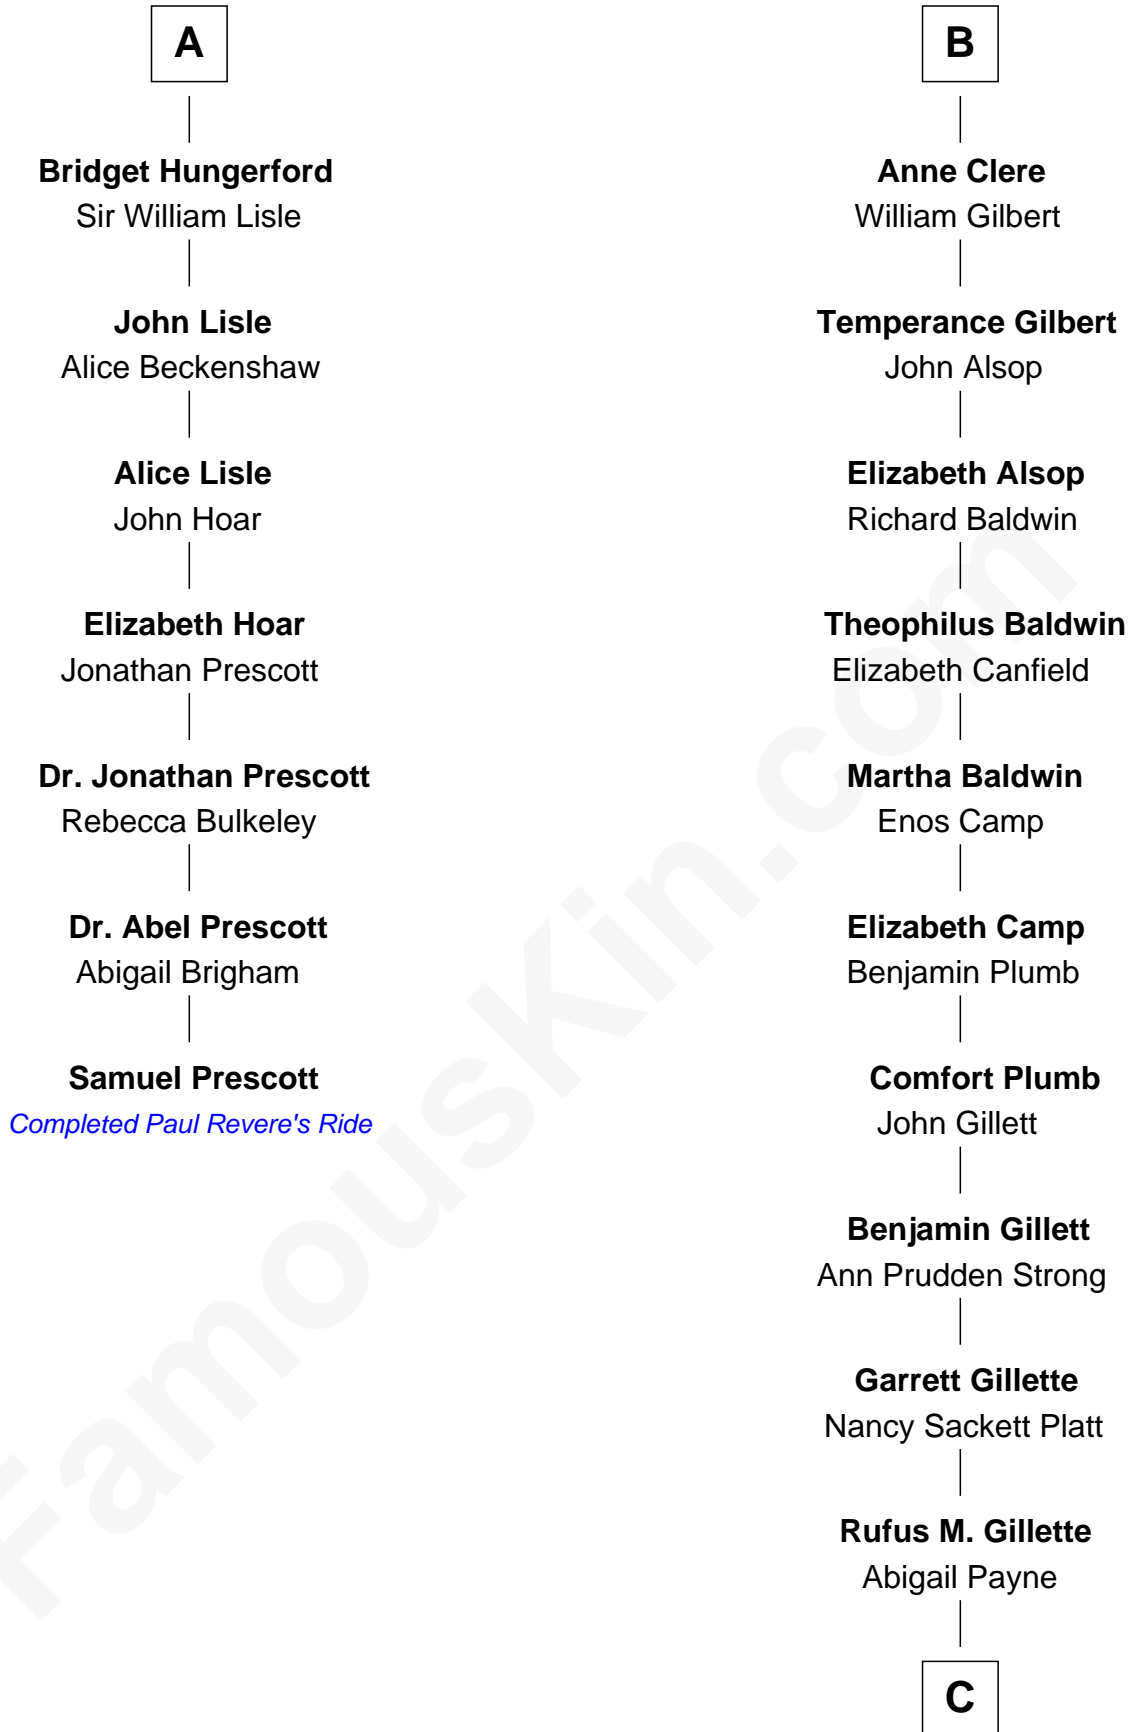

FamousKin.com

Relationship Chart of

Samuel Prescott

Completed Paul Revere's Midnight Ride

13th cousin 7 times removed of

Treat Williams
TV & Movie Actor

Sir Richard Fitzalan
Elizabeth de Bohun

Elizabeth Fitzalan
Sir Thomas Mowbray

Isabel Mowbray
Sir James Berkeley

Maurice Berkeley
Isabel Mead

Anne Berkeley
Sir William Dennis

Isabel Dennis
Sir John Berkeley

Sir Richard Berkeley
Elizabeth Jermy

Mary Berkeley
Sir John Hungerford

A

Joan Fitzalan
Sir William Beauchamp

Joan Beauchamp
James Butler

Sir Thomas Butler
Anne Hankeford

Margaret Butler
Sir William Boleyn

Alice Boleyn
Sir Robert Clere

Sir John Clere
Anne Tyrrell

Sir Edmund Clere
Frances Fulmerston

B

C

Mary Abigail Gillette
George Willey Andrew

Treat Payne Andrew
Eleanor Barnum

Marian Andrew
Richard Norman Williams

Treat Williams
TV & Movie Actor