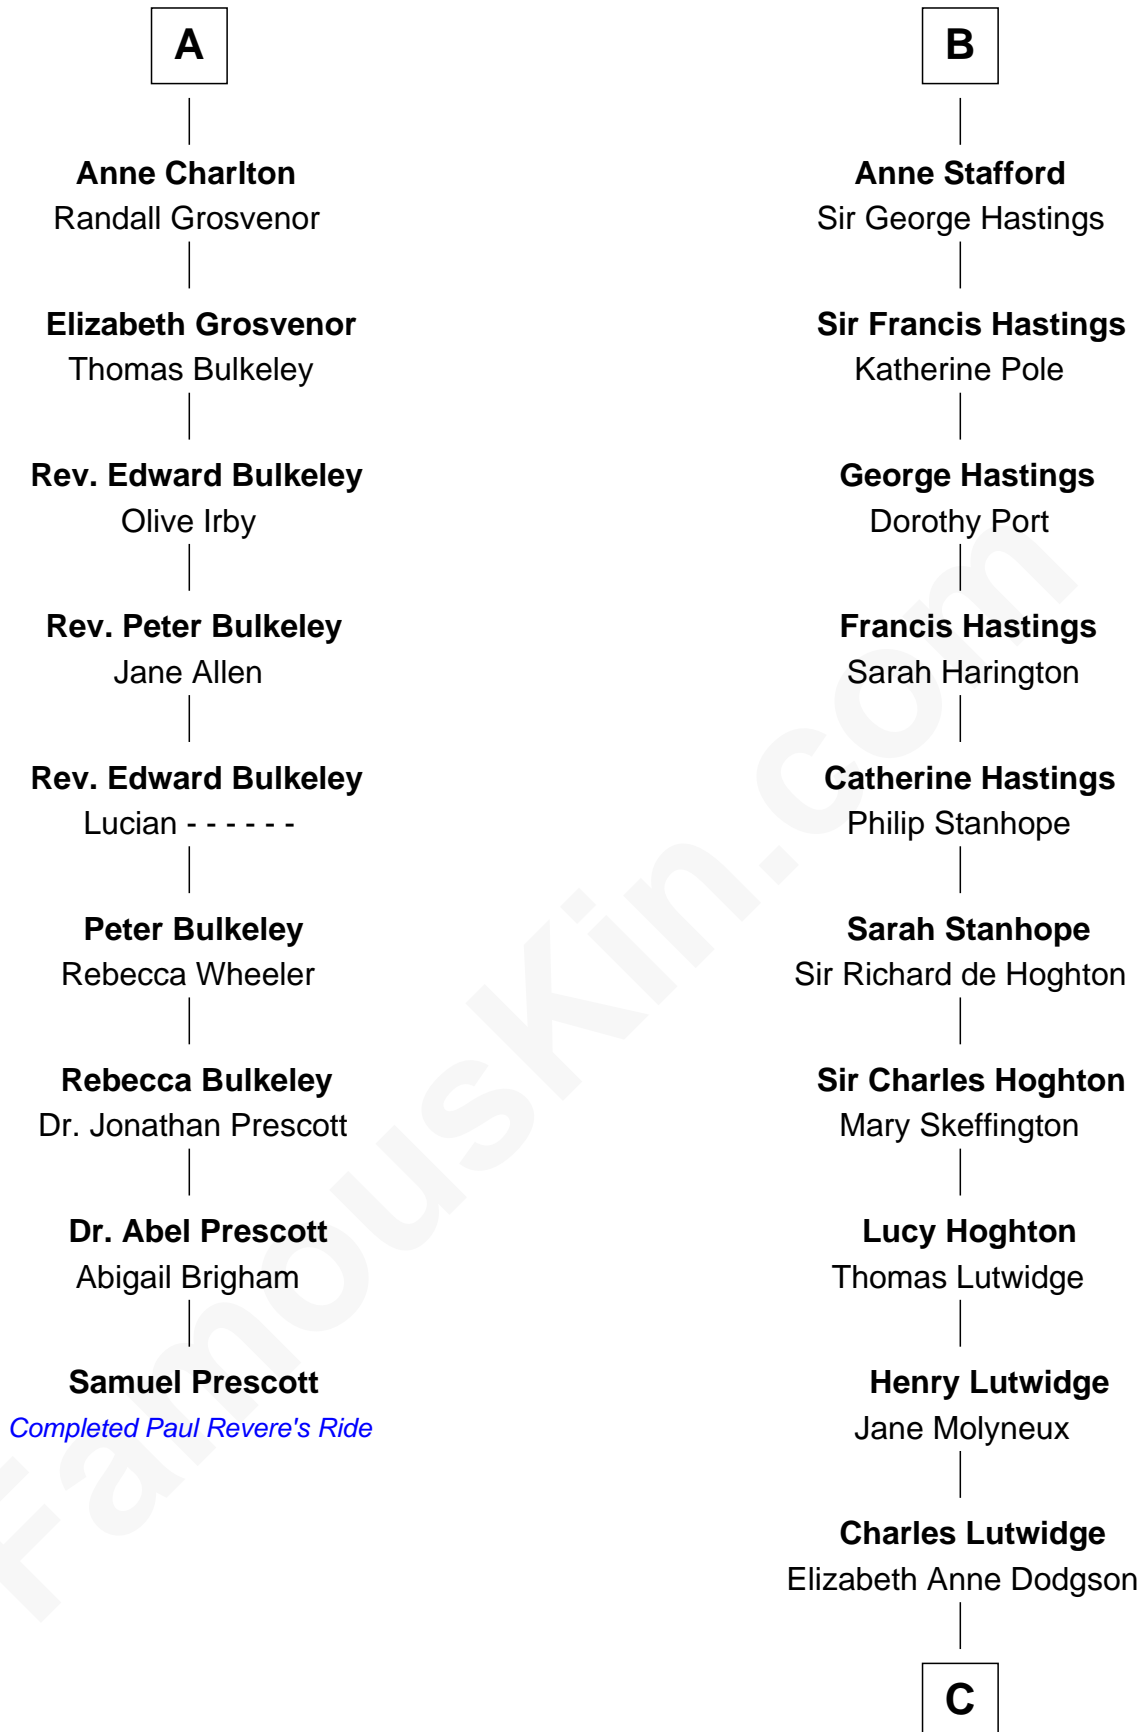

## Relationship Chart of

### Samuel Prescott

*Completed Paul Revere's Midnight Ride*

15th cousin 3 times removed of

### Lewis Carroll

*Author of Alice in Wonderland*

**Sir Alan la Zouche**  
Eleanor de Segrave

**C**

**Frances Jane Lutwidge**  
Rev. Charles Dodgson

**Lewis Carroll**  
*Author of Alice in Wonderland*

FamousKin.com