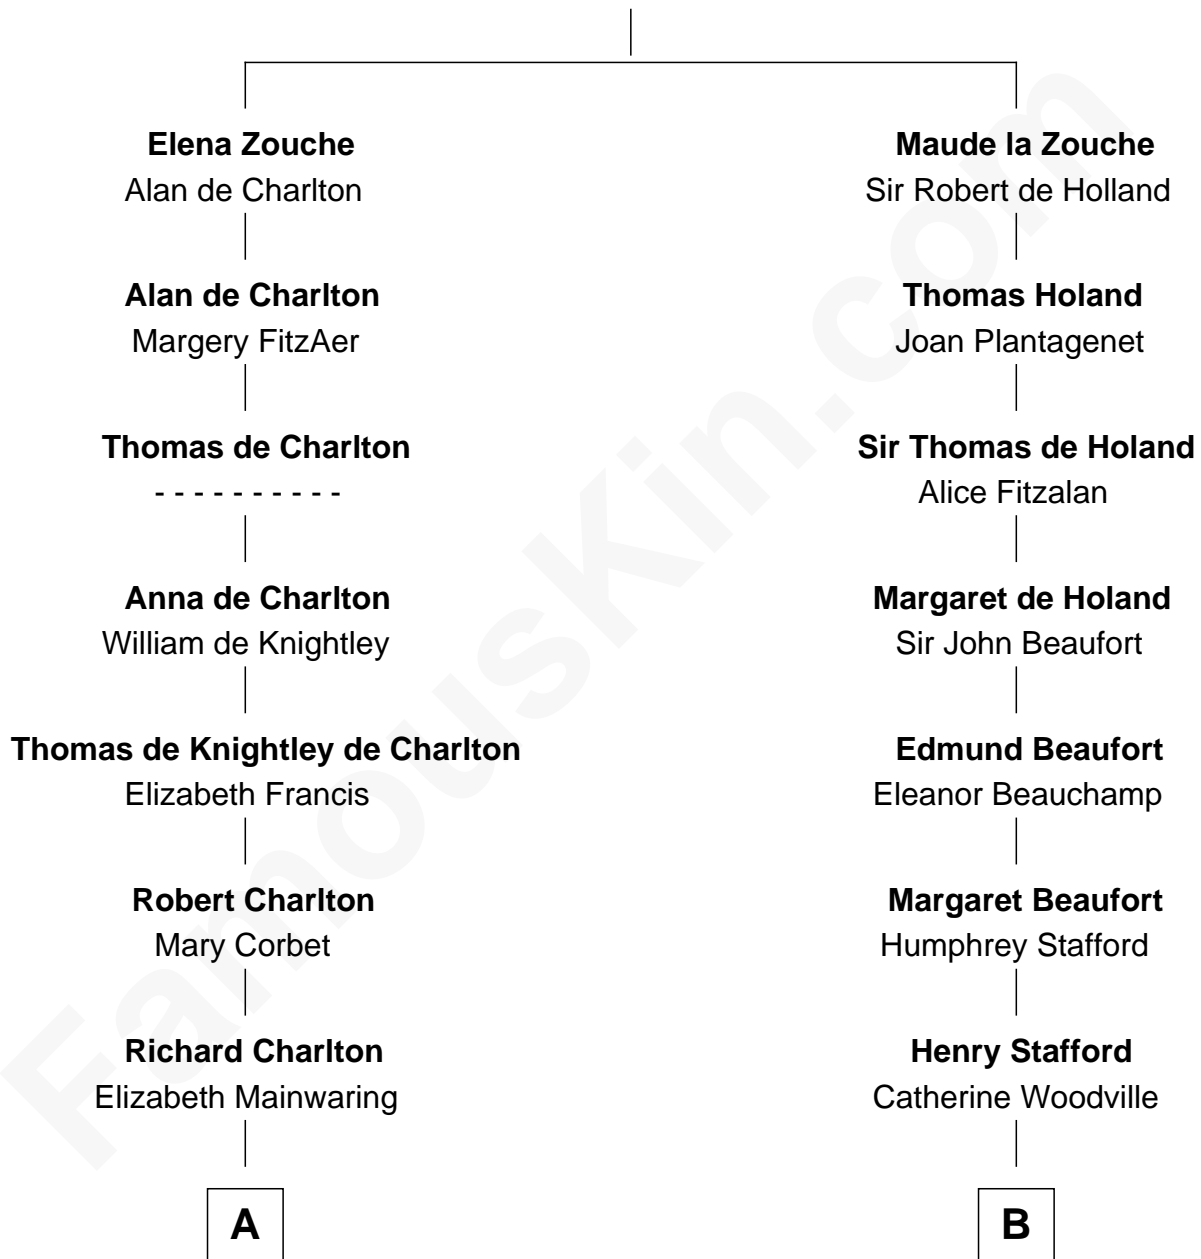

## Relationship Chart of

### Samuel Prescott

*Completed Paul Revere's Midnight Ride*

15th cousin 3 times removed of

### Lewis Carroll

*Author of Alice in Wonderland*

**Sir Alan la Zouche**  
Eleanor de Segrave

**C**

**Frances Jane Lutwidge**  
Rev. Charles Dodgson

**Lewis Carroll**  
*Author of Alice in Wonderland*

FamousKin.com