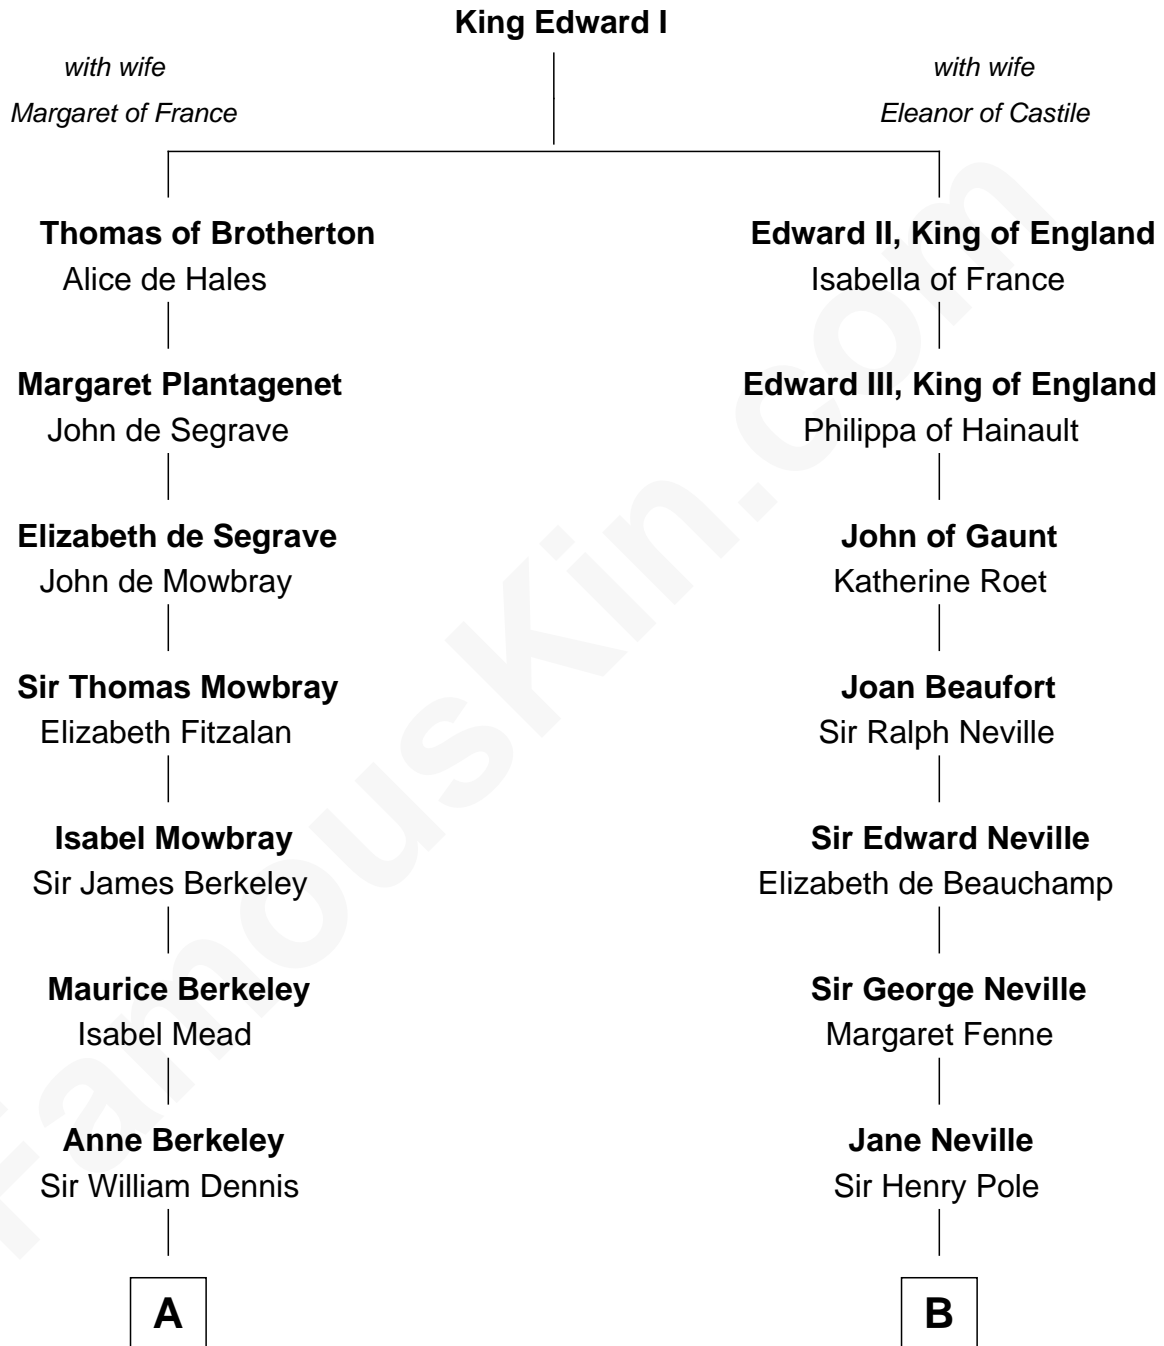

FamousKin.com

Relationship Chart of

Samuel Prescott

Completed Paul Revere's Midnight Ride

16th cousin 2 times removed of

E. M. Forster
English Novelist

C

Edward Morgan Llewellyn Forster

Alice Clara Whichelo

E. M. Forster

English Novelist

FamousKin.com