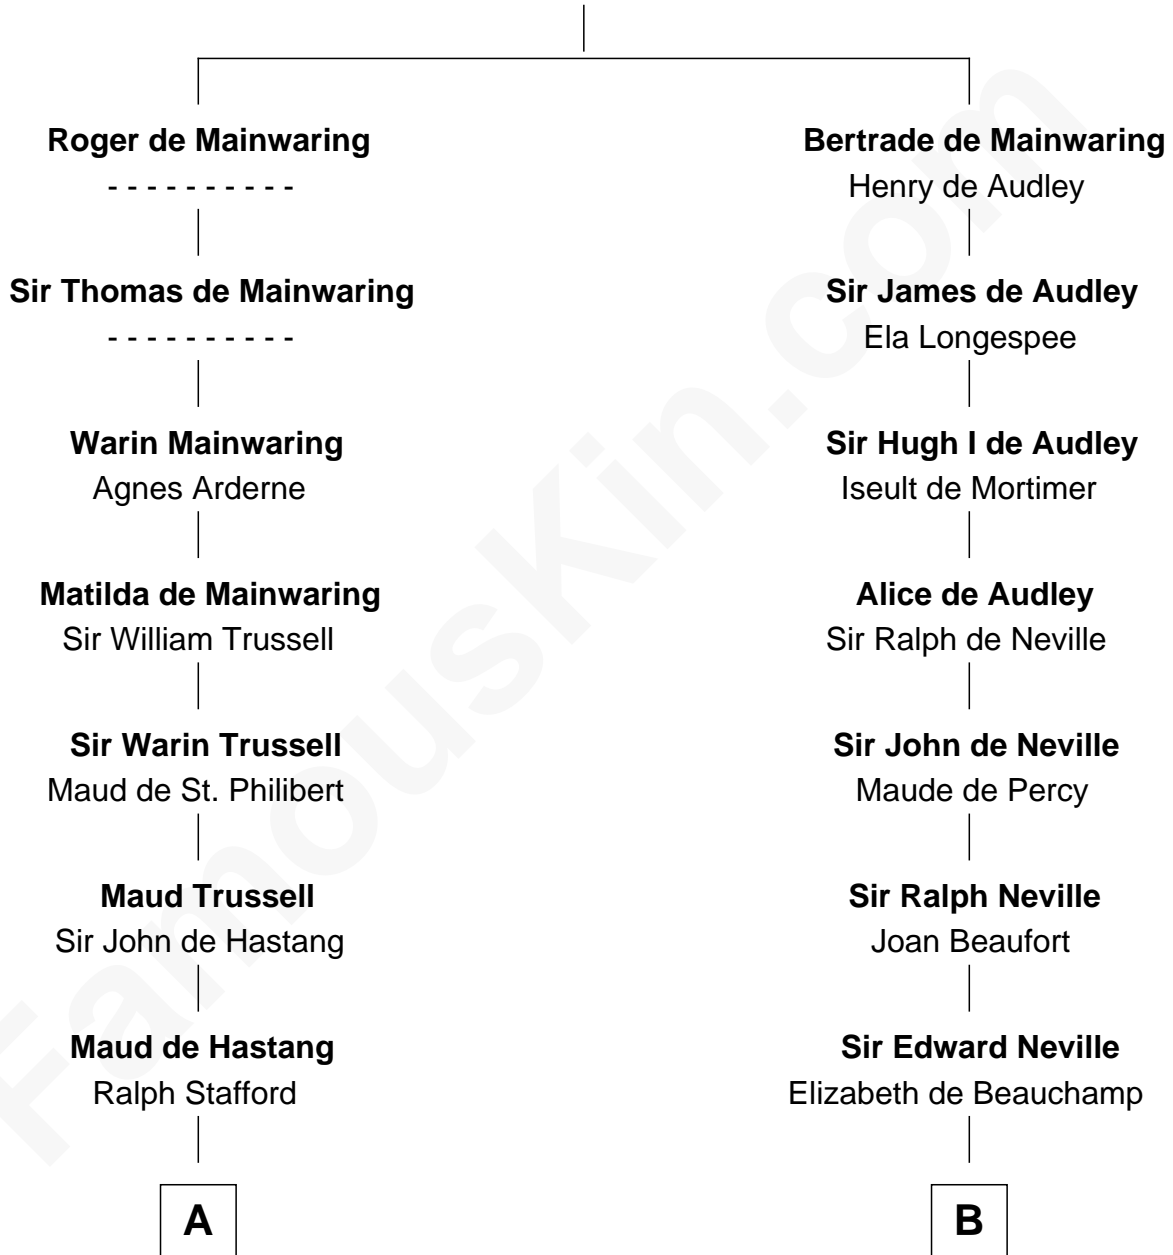

FamousKin.com

Relationship Chart of

Samuel Prescott

Completed Paul Revere's Midnight Ride

20th cousin of

E. M. Forster
English Novelist

Ralph de Mainwaring
Amice de Chester

C

Elizabeth Hoar
Jonathan Prescott

Dr. Jonathan Prescott
Rebecca Bulkeley

Dr. Abel Prescott
Abigail Brigham

Samuel Prescott
Completed Paul Revere's Ride

D

Henry Thornton
Marianne Sykes

Laura Thornton
Charles Forster

Edward Morgan Llewellyn Forster
Alice Clara Whichelo

E. M. Forster
English Novelist

FamousKin.com