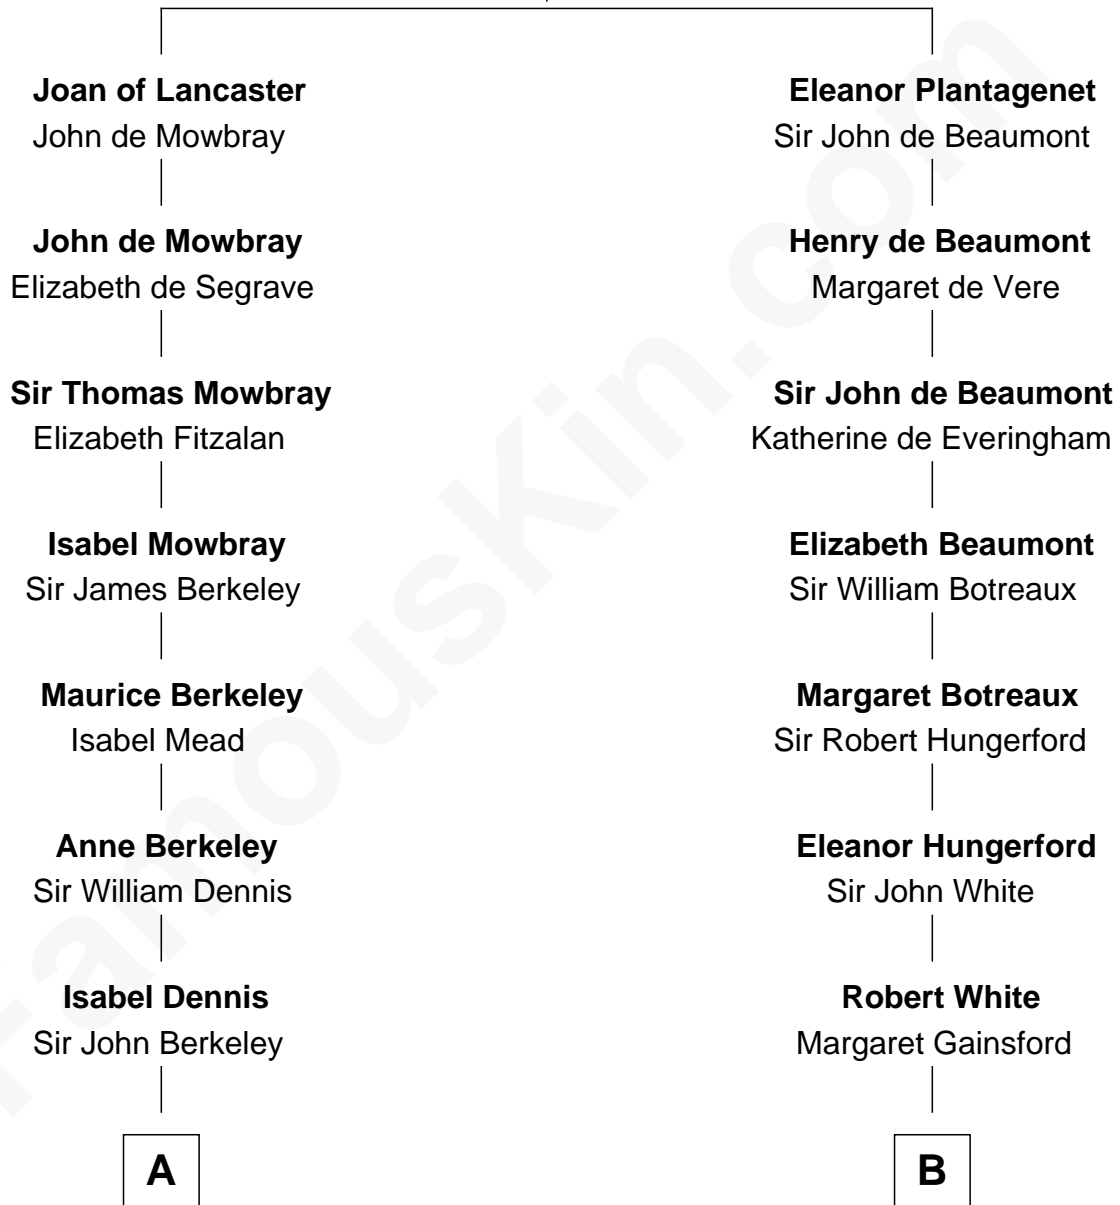

FamousKin.com

Relationship Chart of

Samuel Prescott

Completed Paul Revere's Midnight Ride

15th cousin 3 times removed of

Guillermo Billinghurst
31st President of Peru

Henry Plantagenet
Maud de Chaworth

C

Guillermo Eugenio Billinghurst

Belisaria Angulo

Guillermo Billinghurst

31st President of Peru

FamousKin.com