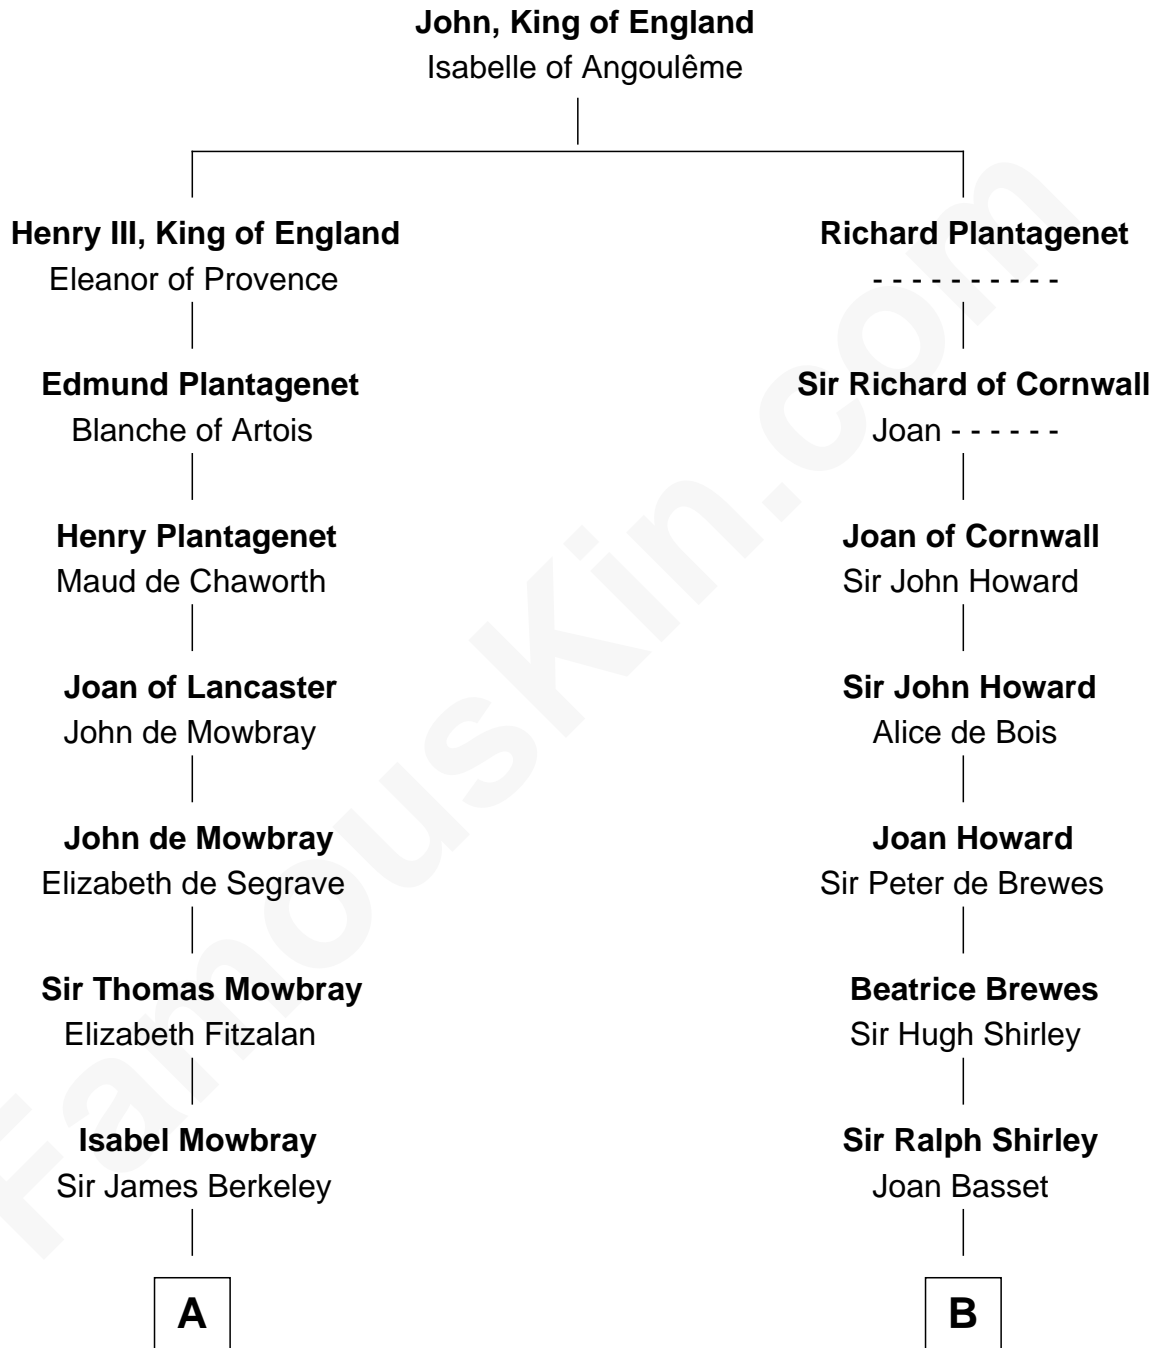

FamousKin.com

Relationship Chart of

Samuel Prescott

Completed Paul Revere's Midnight Ride

18th cousin 2 times removed of

Eugene Foss

45th Governor of Massachusetts