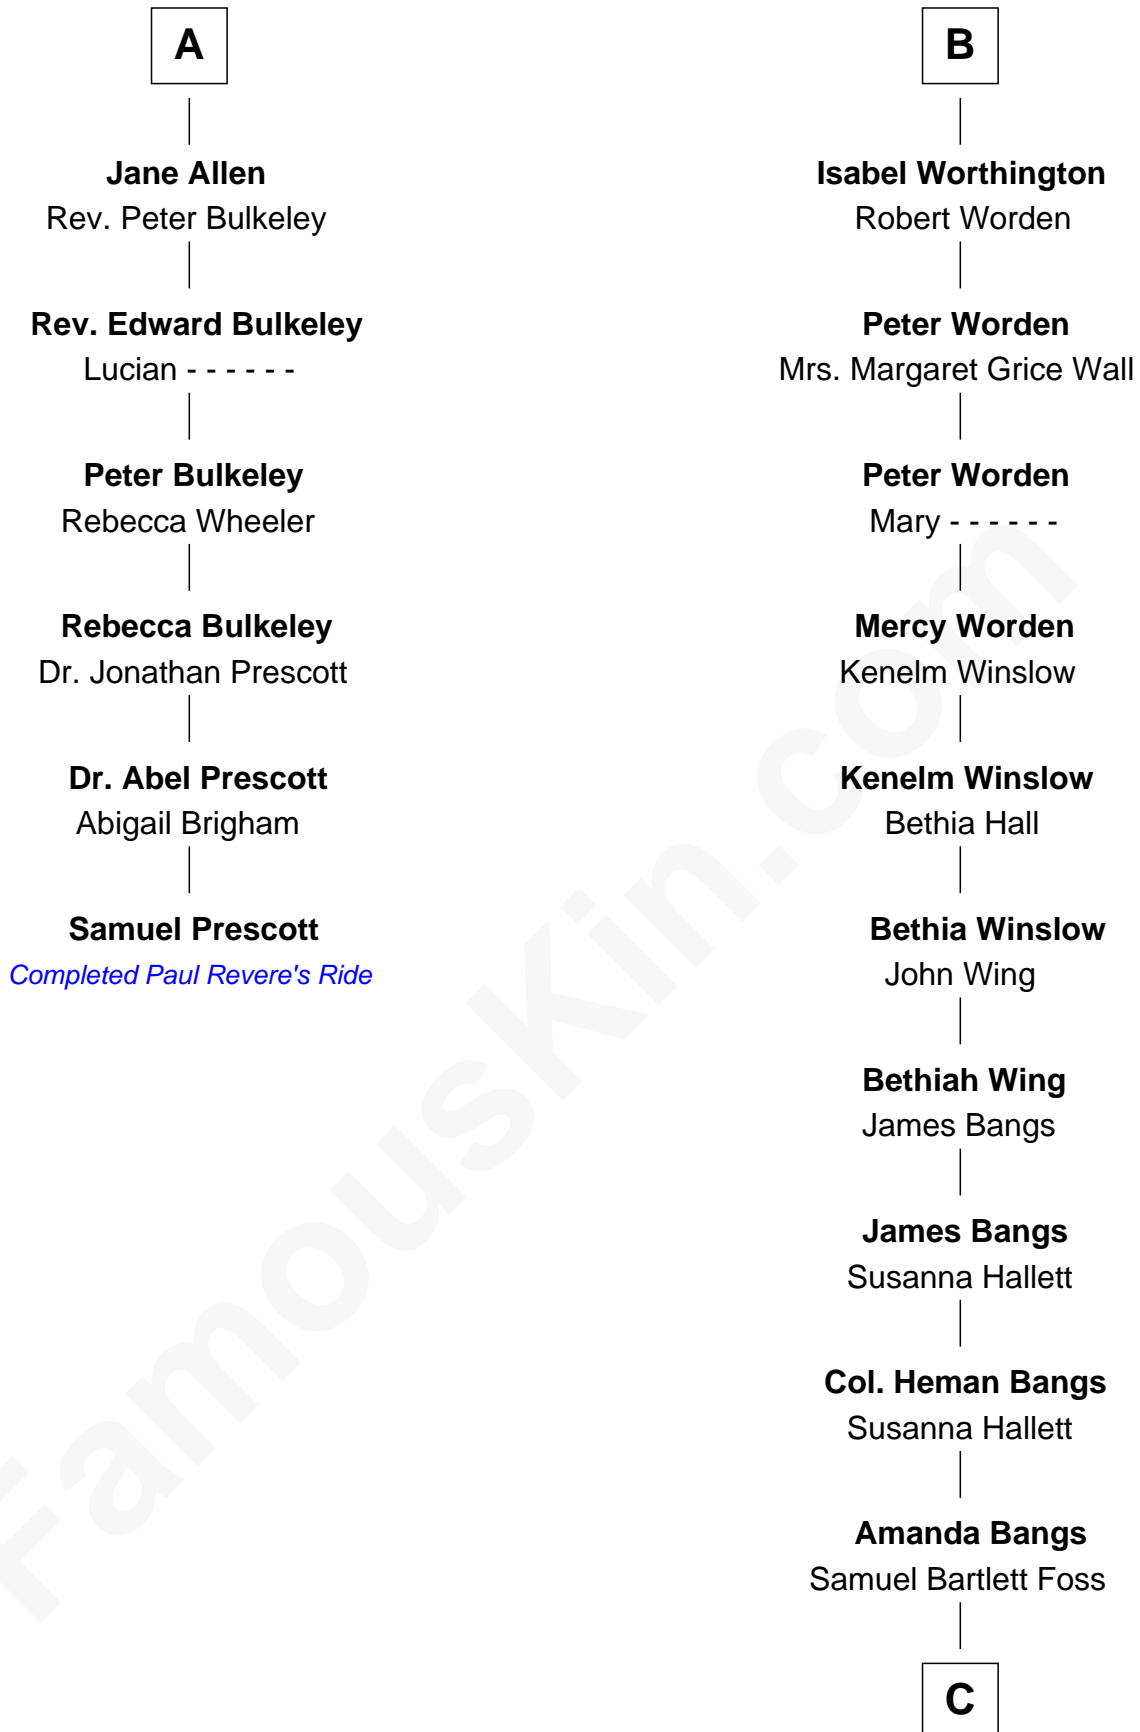

FamousKin.com

Relationship Chart of

Samuel Prescott

Completed Paul Revere's Midnight Ride

12th cousin 6 times removed of

Eugene Foss

45th Governor of Massachusetts

C

George Edmund Foss

Marcia Cordelia Noble

Eugene Foss

45th Governor of Massachusetts

FamousKin.com