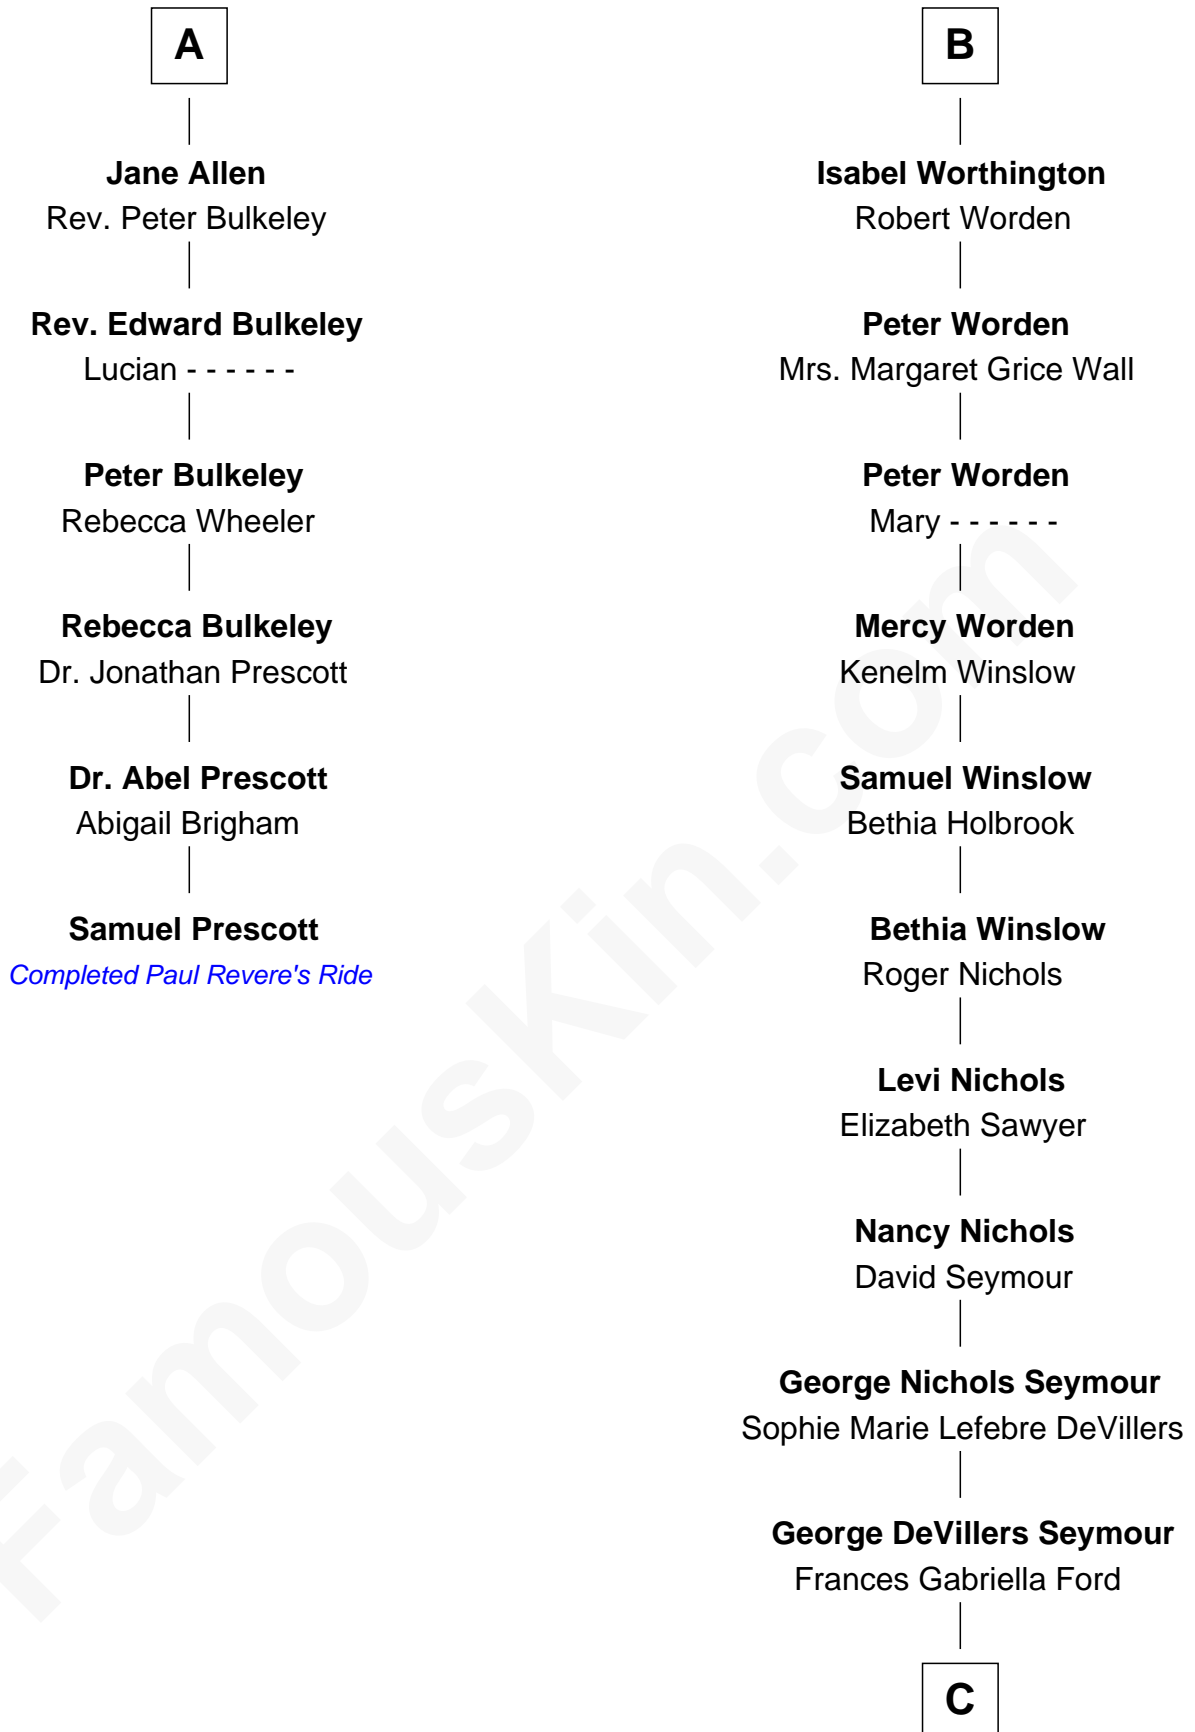

## Relationship Chart of

### Samuel Prescott

Completed Paul Revere's Midnight Ride

12th cousin 7 times removed of

**Peter Fonda**

TV and Movie Actor

C

**Eugene Ford Seymour**

Sophie Mildred Bower