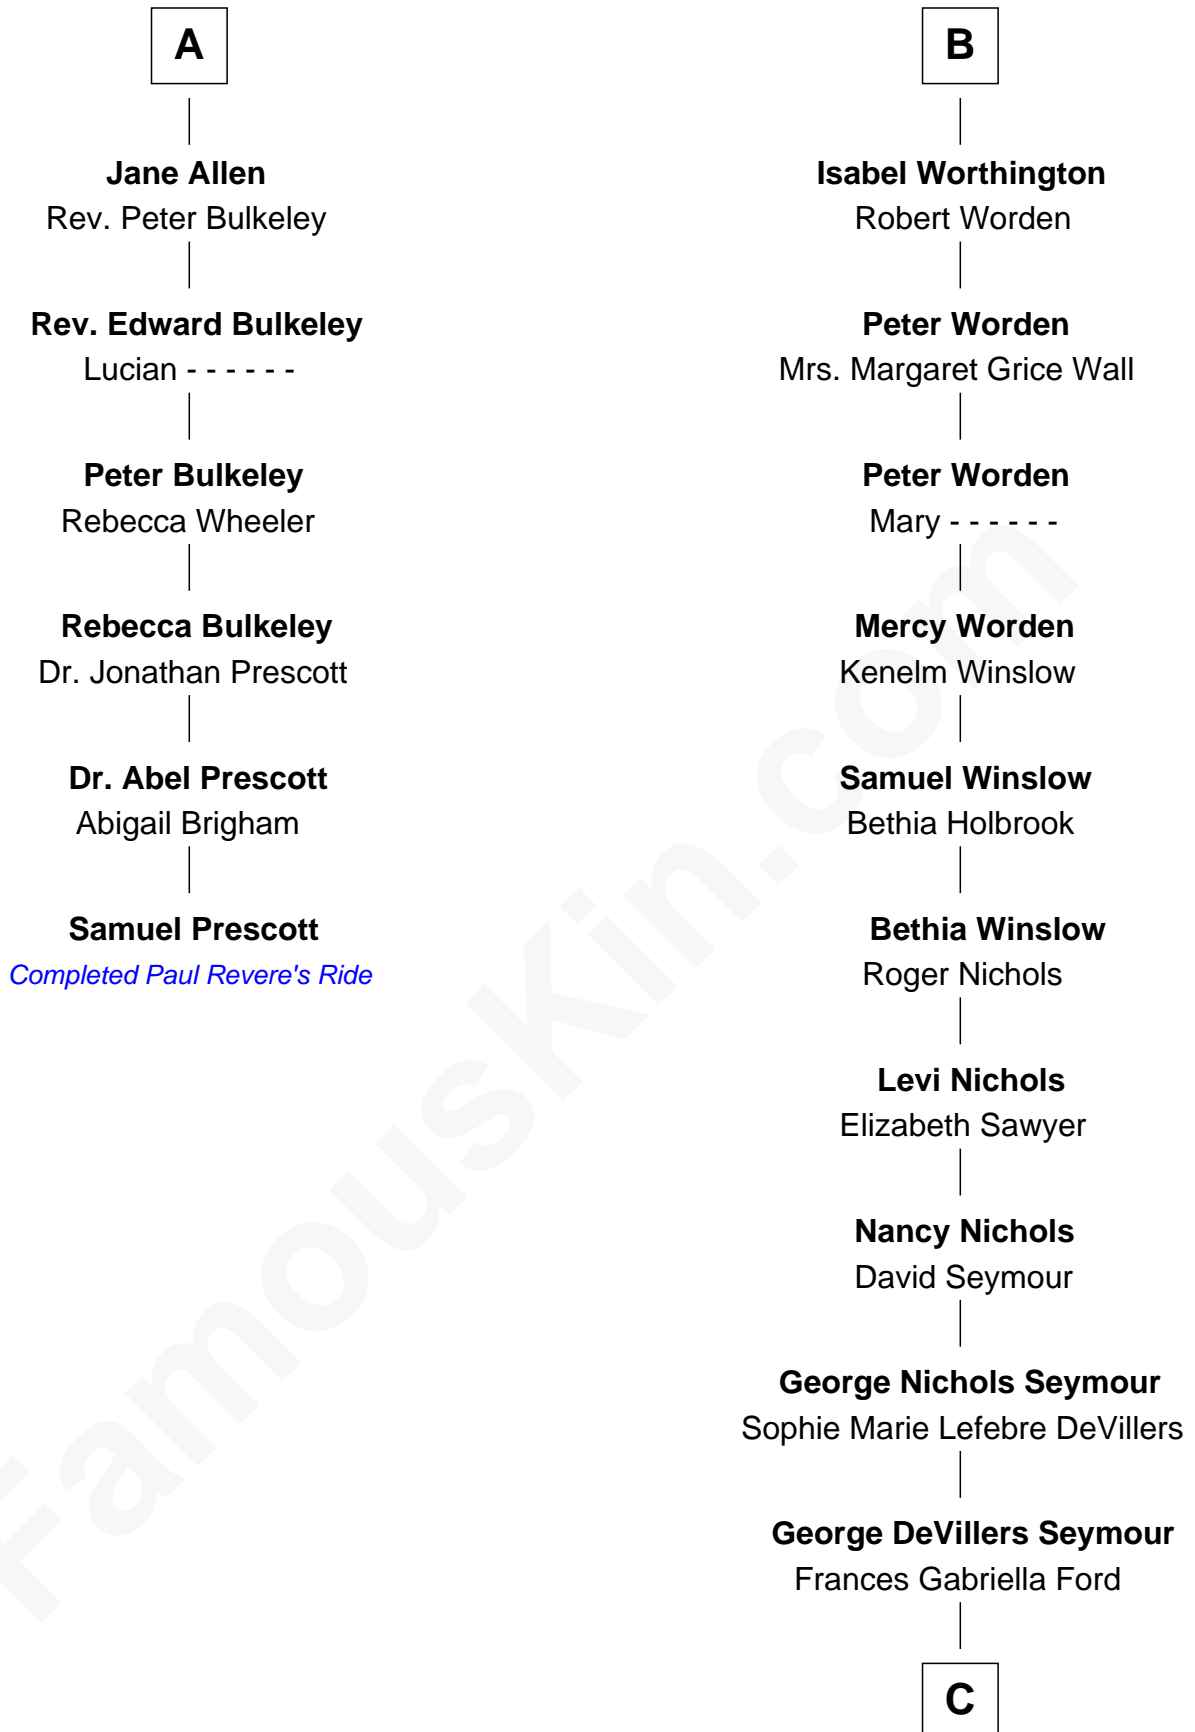

FamousKin.com

Relationship Chart of

Samuel Prescott

Completed Paul Revere's Midnight Ride

12th cousin 8 times removed of

Bridget Fonda
Movie Actress

C

Eugene Ford Seymour
Sophie Mildred Bower

Frances Ford Seymour
Henry Jaynes Fonda

Peter H. Fonda
Susan Jane Brewer

Bridget Fonda
Movie Actress