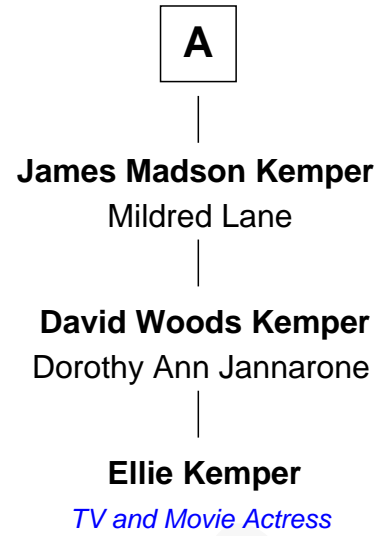

FamousKin.com Relationship Chart of

James L. Kemper

37th Governor of Virginia

3rd cousin 6 times removed of

Ellie Kemper

TV and Movie Actress

FamousKin.com