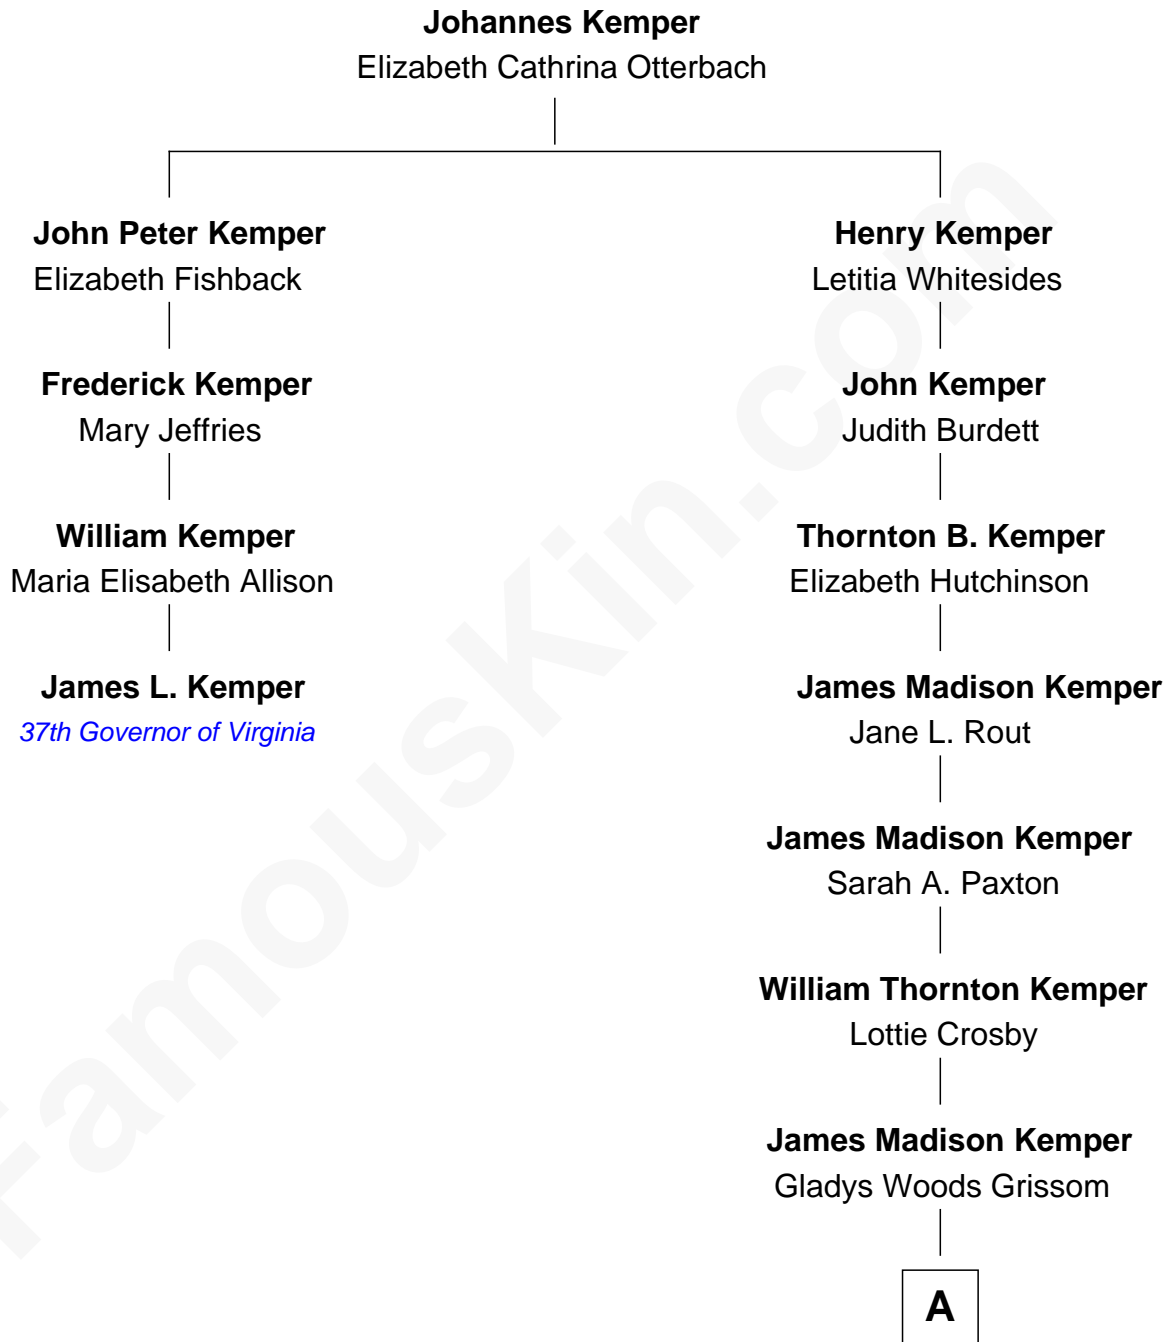

FamousKin.com Relationship Chart of

James L. Kemper

37th Governor of Virginia

3rd cousin 6 times removed of

Ellie Kemper

TV and Movie Actress

FamousKin.com