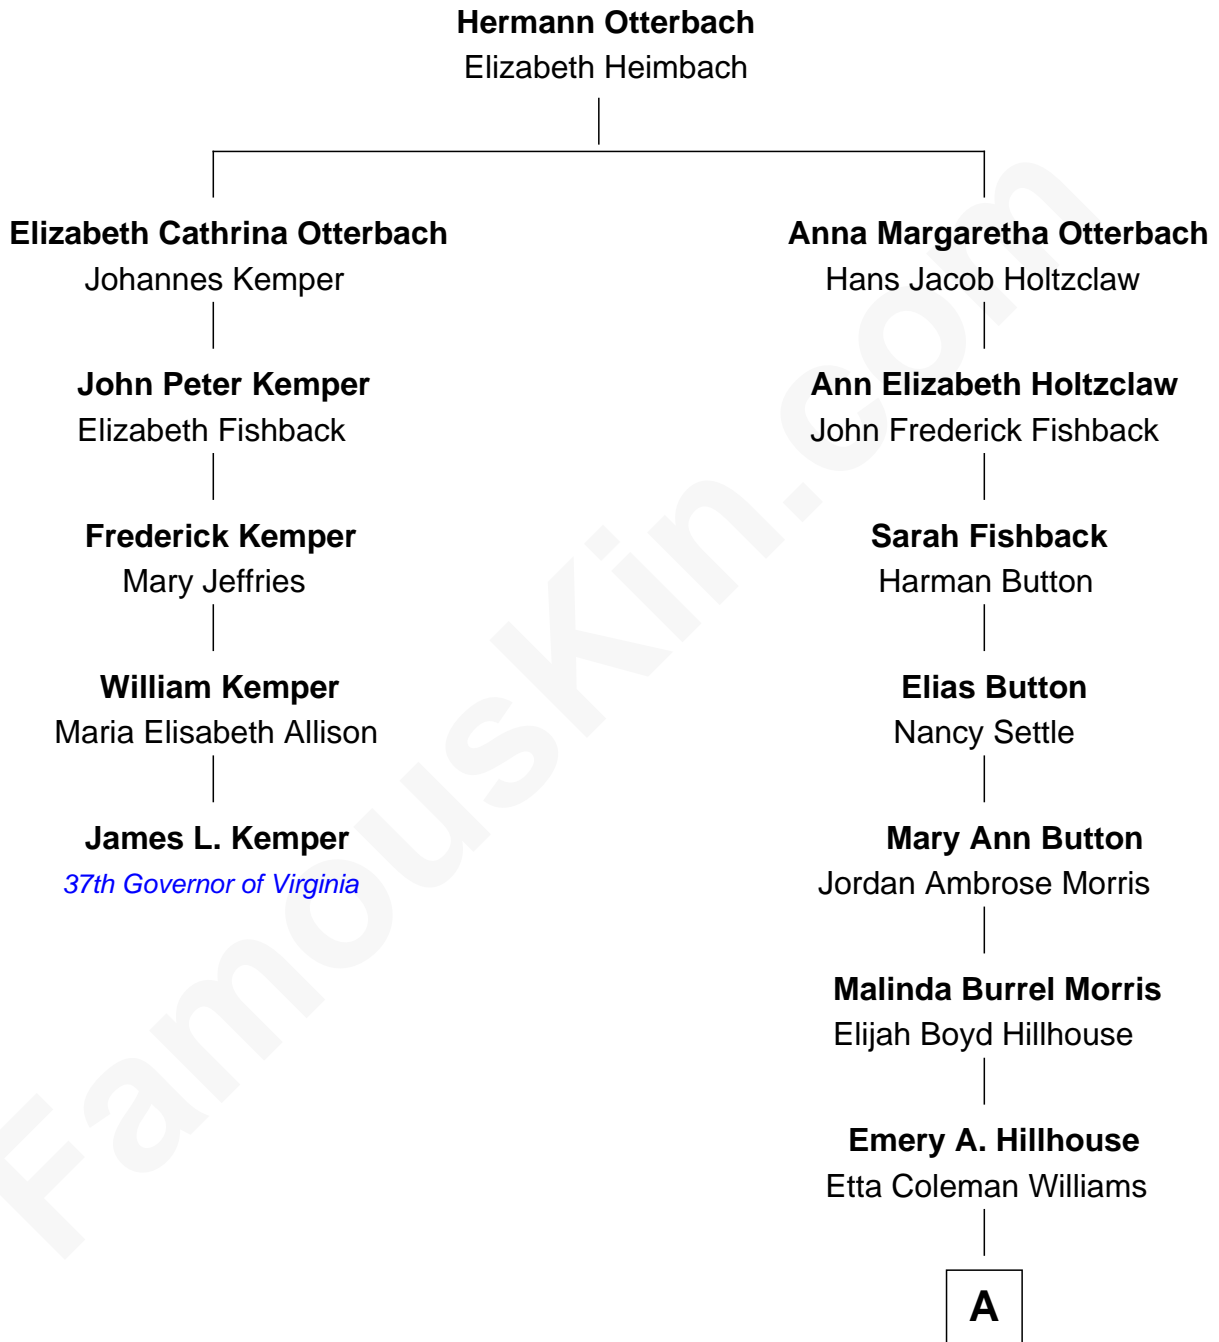

# FamousKin.com Relationship Chart of

**James L. Kemper**

*37th Governor of Virginia*

4th cousin 5 times removed of

**Brad Pitt**

*Movie Actor*

**A**

—  
**Hal Knox Hillhouse**

Clara Mae Bell

—  
**Jane Etta Hillhouse**

William Alvin Pitt

—  
**Brad Pitt**

*Movie Actor*

FamousKin.com