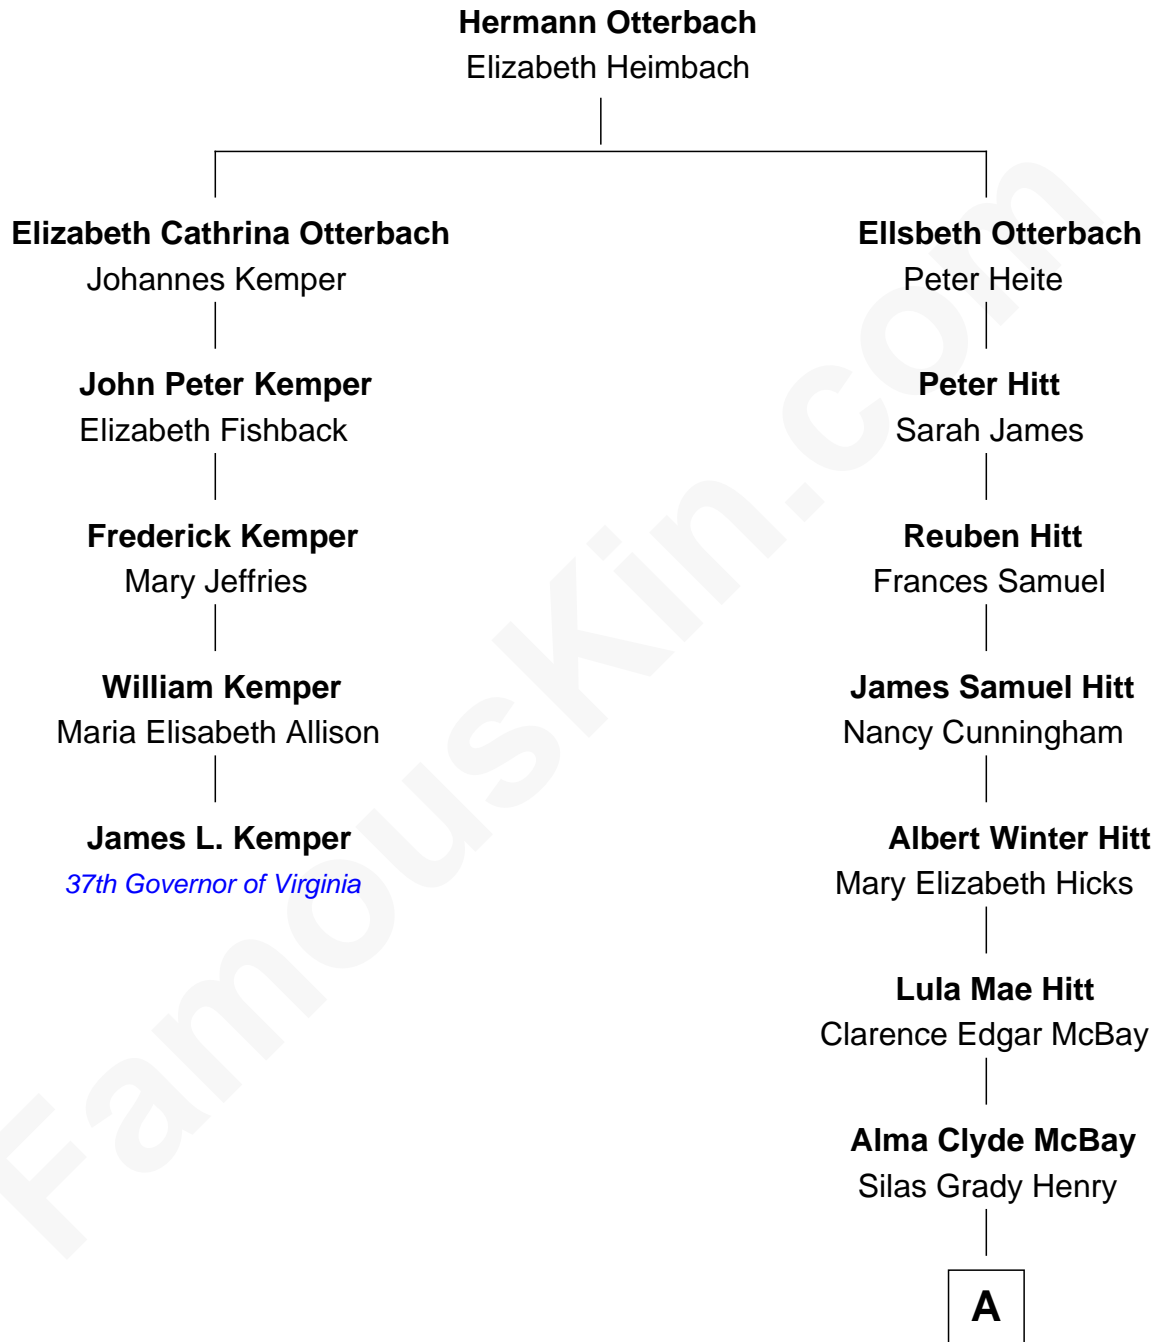

FamousKin.com Relationship Chart of

James L. Kemper

37th Governor of Virginia

4th cousin 5 times removed of

Neil Patrick Harris

TV and Movie Actor

A

—
Martha Jeanne Henry
George Thomas Harris

—
Ronald Gene Harris
Sheila Gail Scott

—
Neil Patrick Harris
TV and Movie Actor