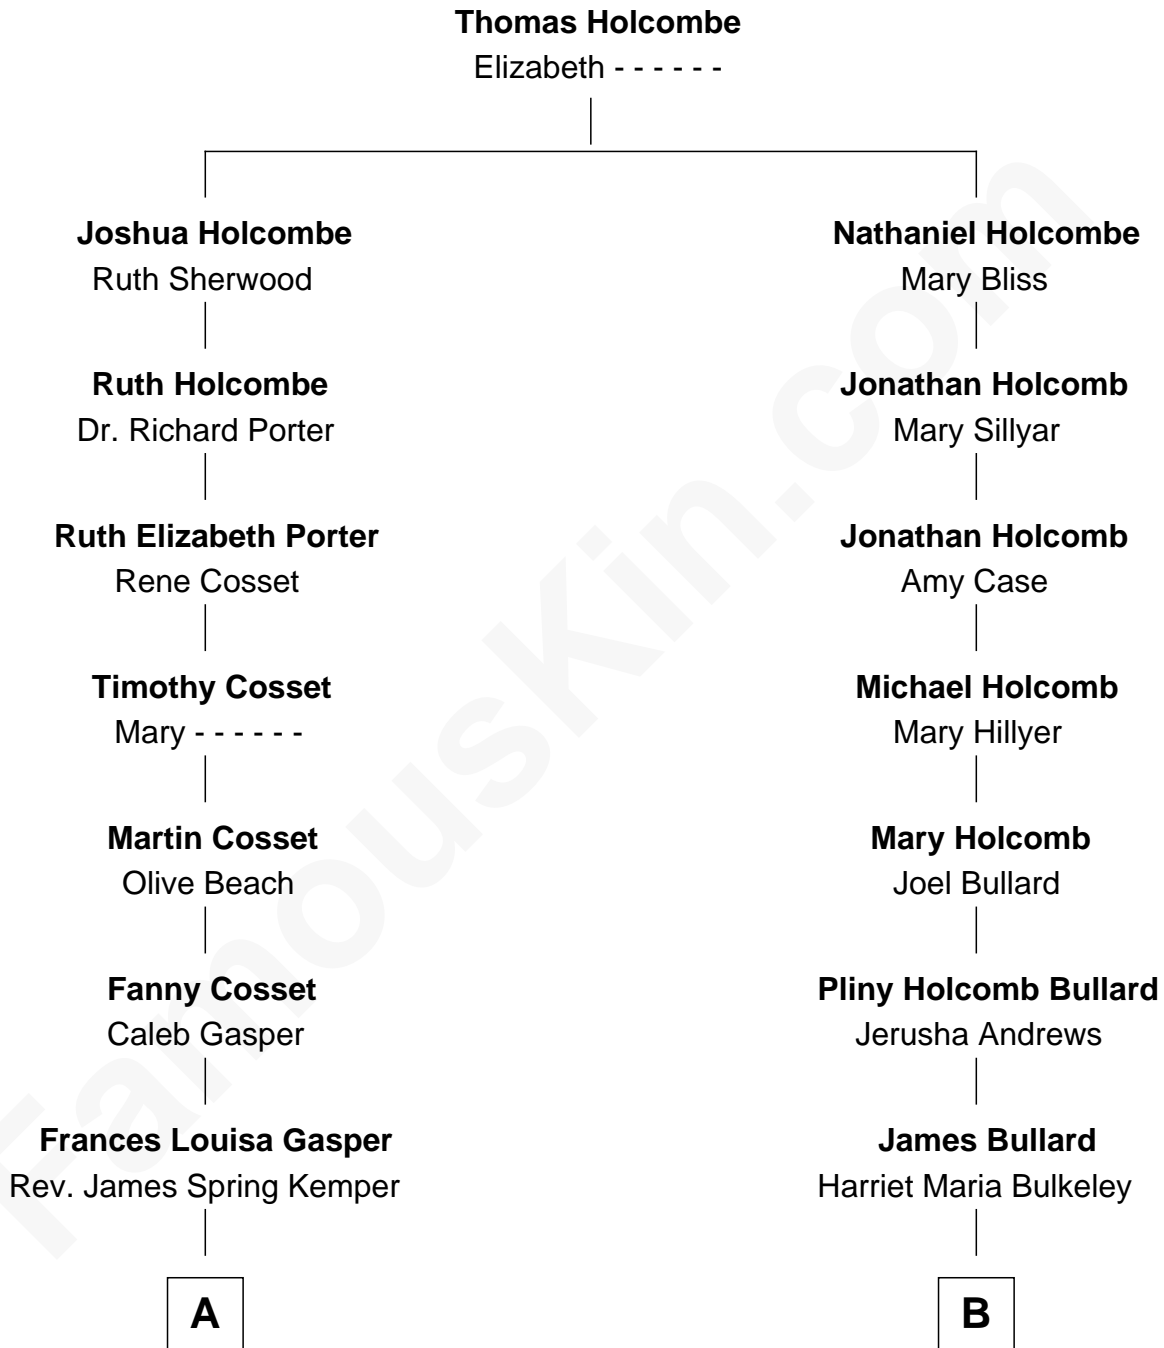

FamousKin.com Relationship Chart of

James S. Kemper

Founder, Kemper Insurance Cos.

8th cousin 3 times removed of

Michael Bennet

U.S. Senator from Colorado

A

Hathaway Kemper

Mary Jessie Scott

James S. Kemper

Founder, Kemper Insurance Cos.

B

Rev. Charles Bulkeley Bullard

Minnie W. Atkins

Helen Bulkley Bullard

Farrand Northrop Benedict