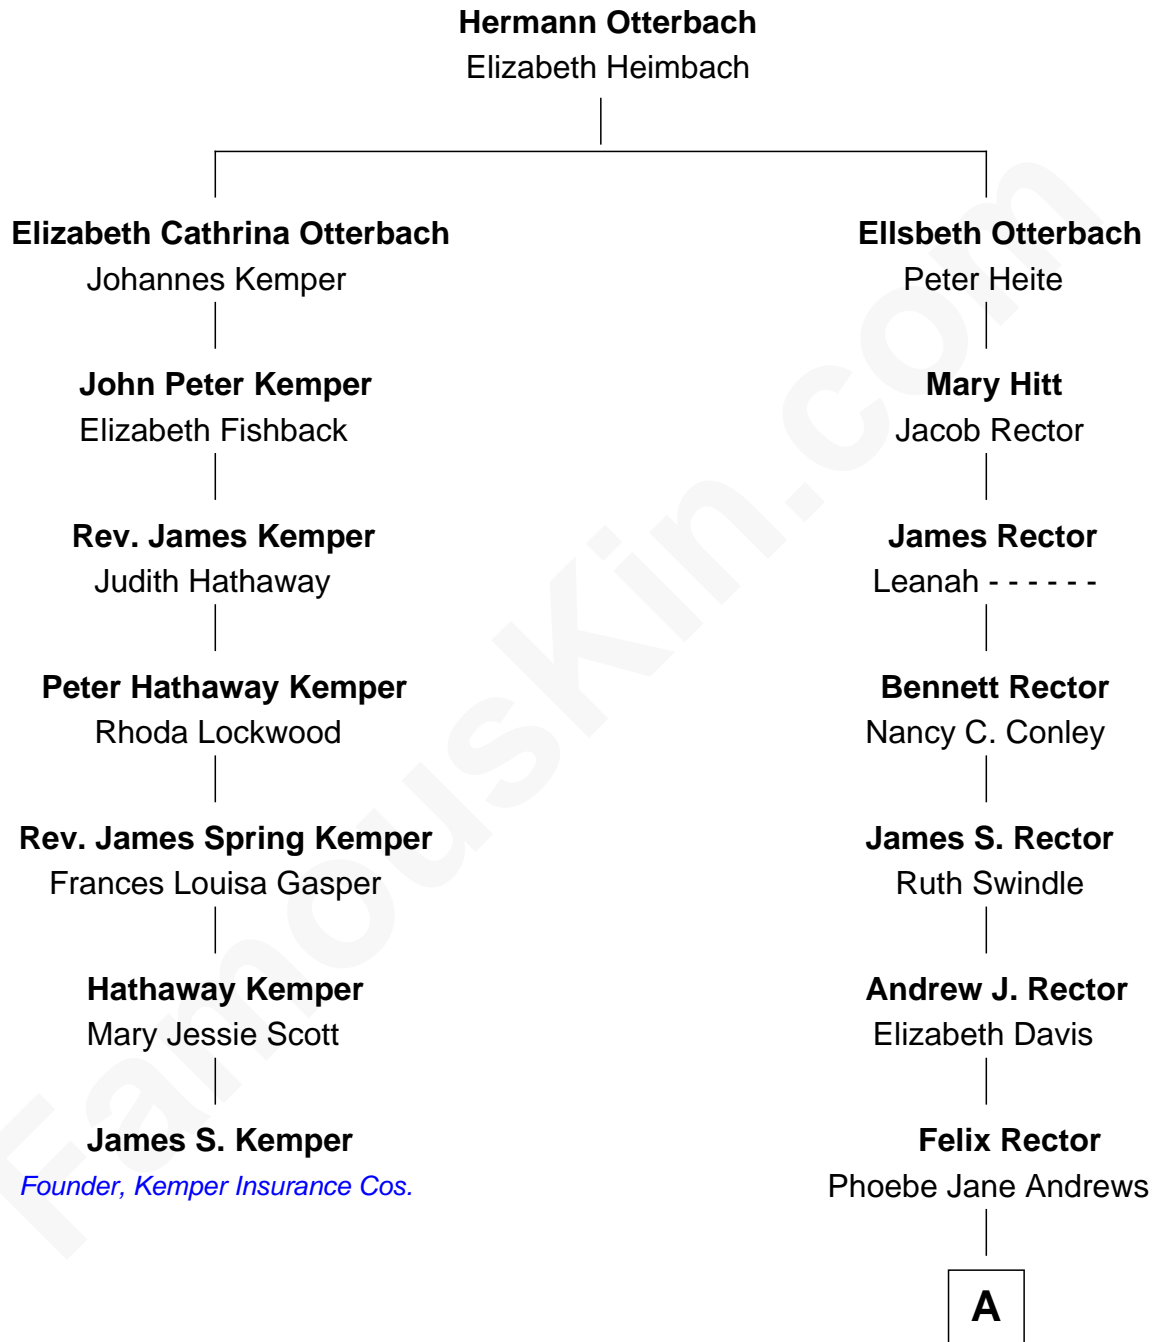

# FamousKin.com Relationship Chart of

**James S. Kemper**

*Founder, Kemper Insurance Cos.*

6th cousin 2 times removed of

**Del Reeves**

*Country Music Singer-Songwriter*

**A**

**Laura M. Rector**  
Andrew Jackson Reeves

**Del Reeves**  
*Country Music Singer-Songwriter*

FamousKin.com