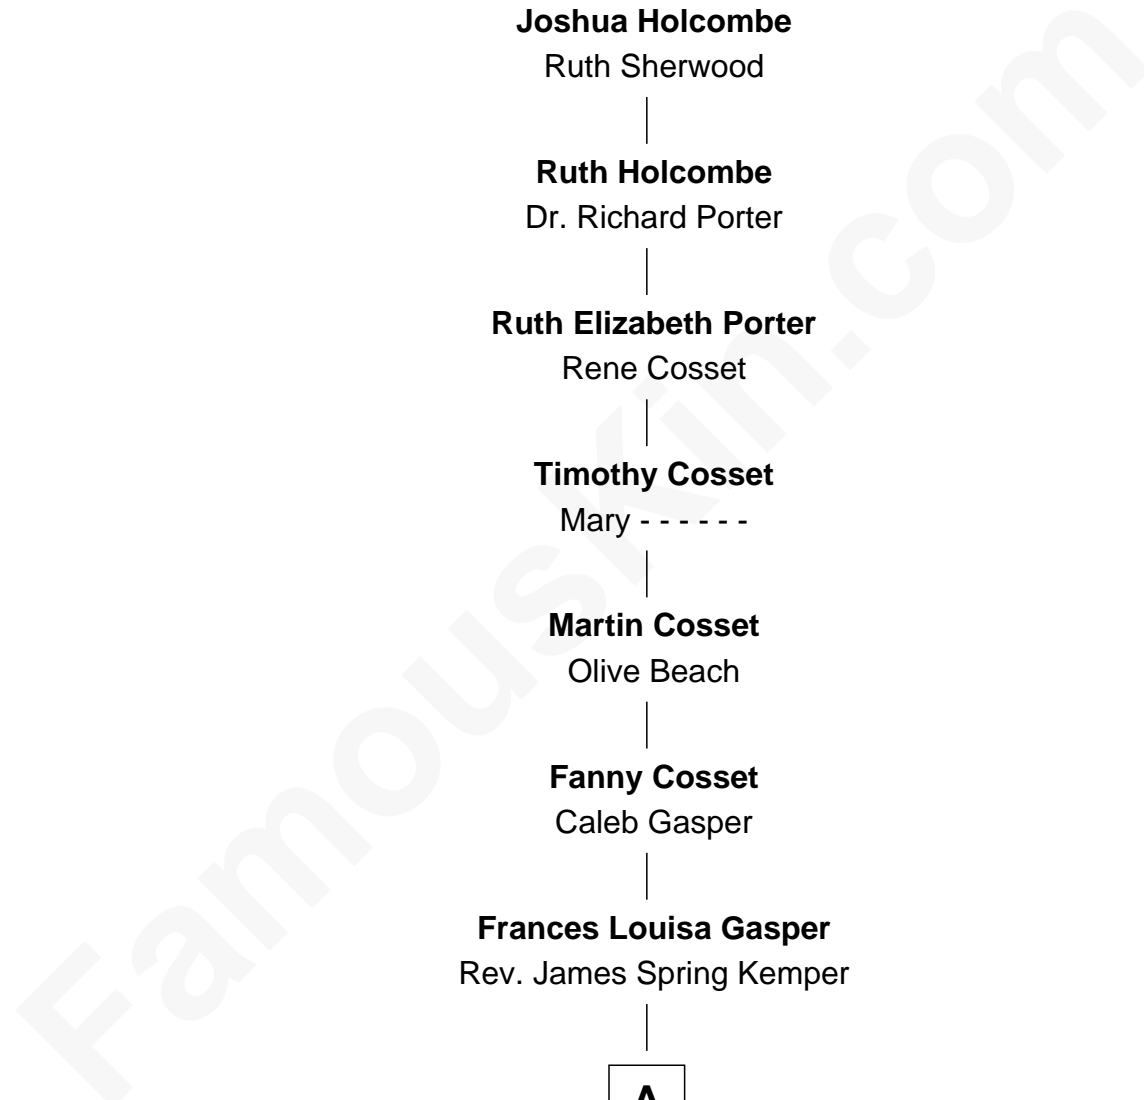

FamousKin.com Relationship Chart of

James S. Kemper

Founder, Kemper Insurance Cos.

7th Great-grandson of

Thomas Holcombe

(c1609 - 1657) Great Migration Immigrant 1633

Thomas Holcombe

Elizabeth - - - - -

Martin Cosset

Olive Beach

Fanny Cosset

Caleb Gasper

Frances Louisa Gasper

Rev. James Spring Kemper

A

A