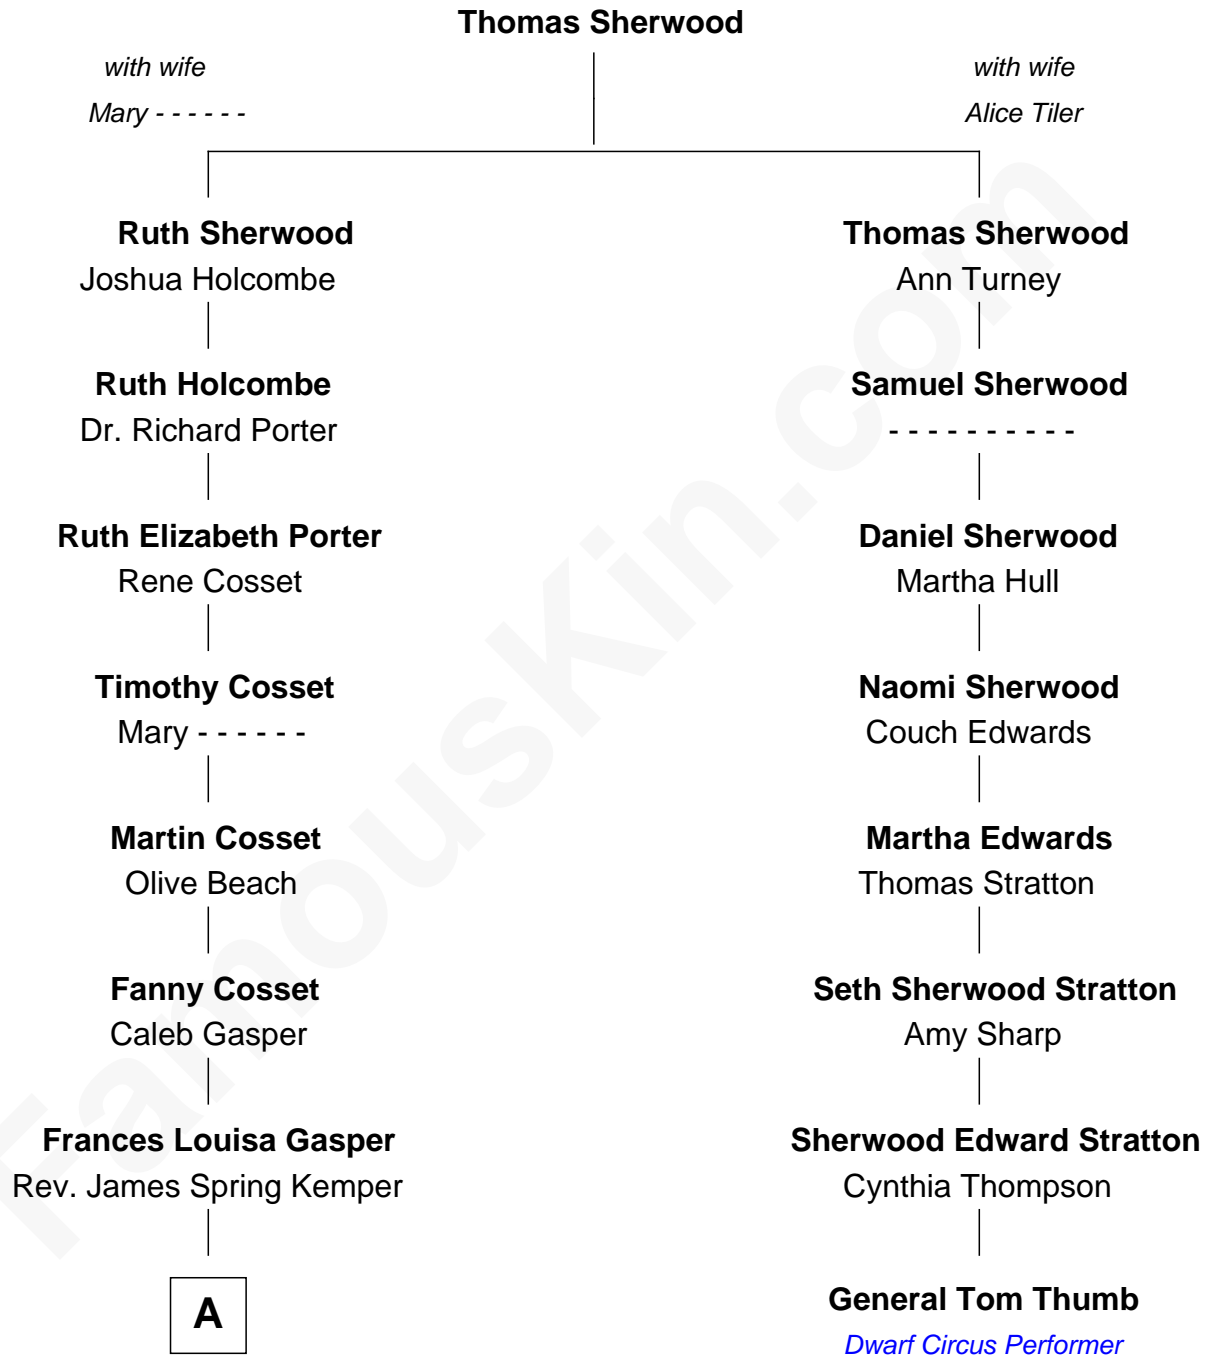

FamousKin.com Relationship Chart of

James S. Kemper

Founder, Kemper Insurance Cos.

7th cousin 1 time removed of

General Tom Thumb

Dwarf Circus Performer

A

—
Hathaway Kemper

Mary Jessie Scott

—
James S. Kemper

Founder, Kemper Insurance Cos.

FamousKin.com