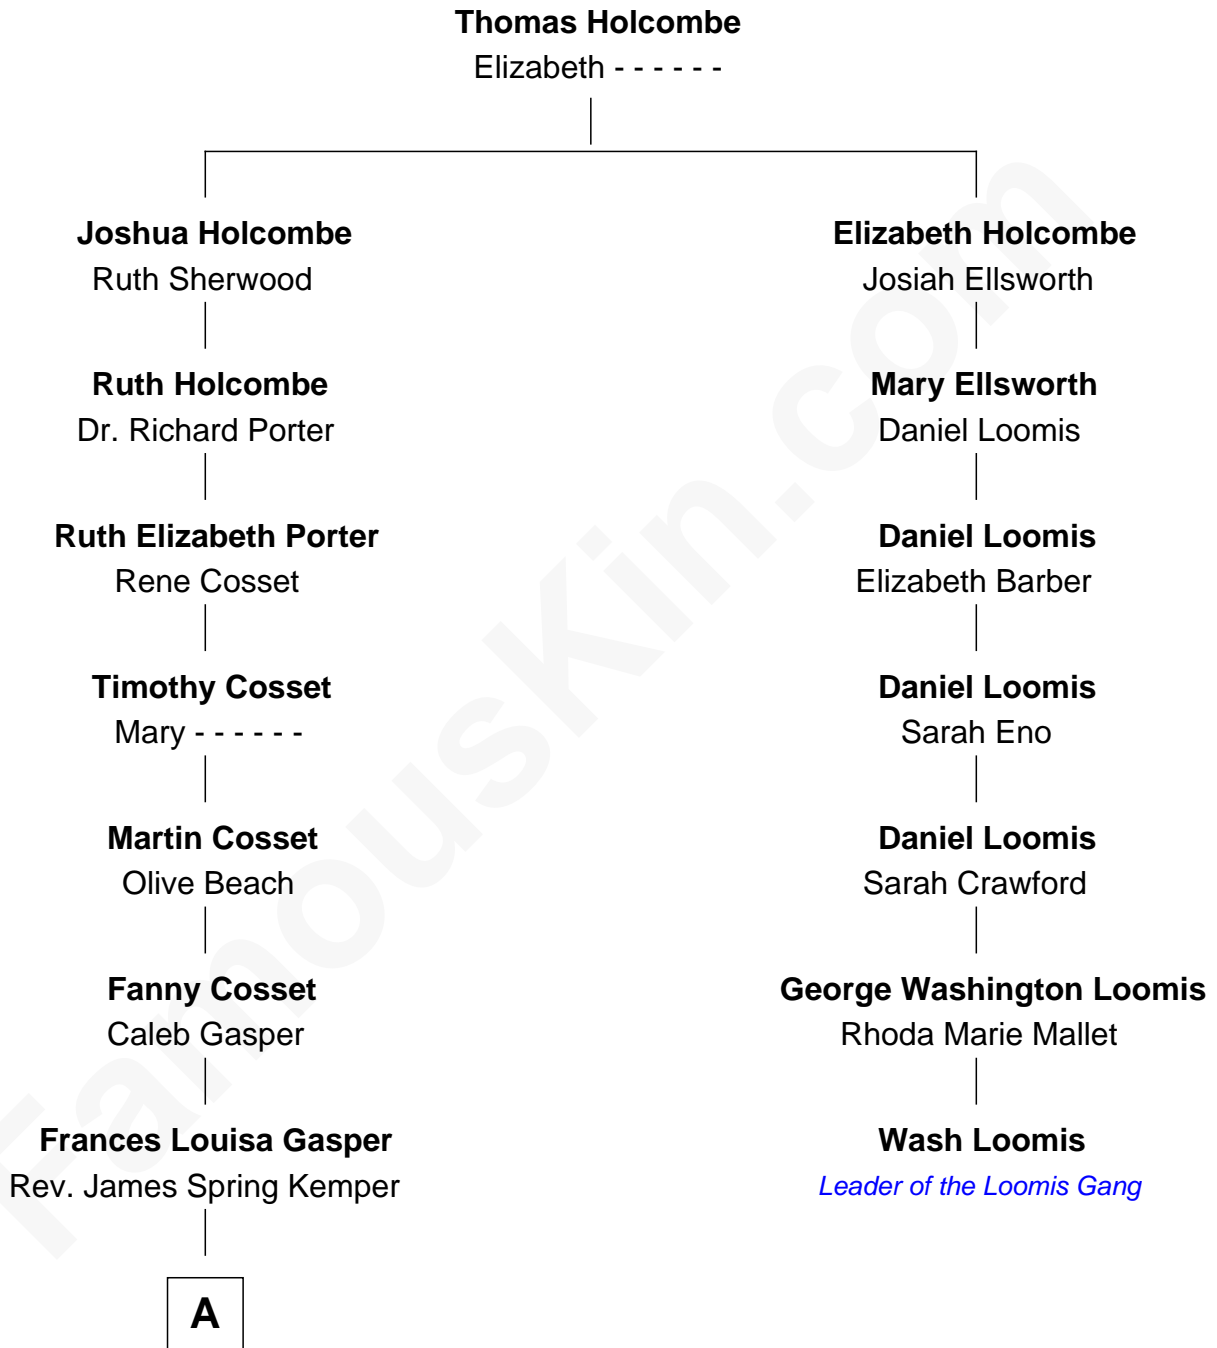

FamousKin.com Relationship Chart of

James S. Kemper

Founder, Kemper Insurance Cos.

6th cousin 2 times removed of

Wash Loomis

Leader of the Loomis Gang

A

Hathaway Kemper

Mary Jessie Scott

James S. Kemper

Founder, Kemper Insurance Cos.

FamousKin.com