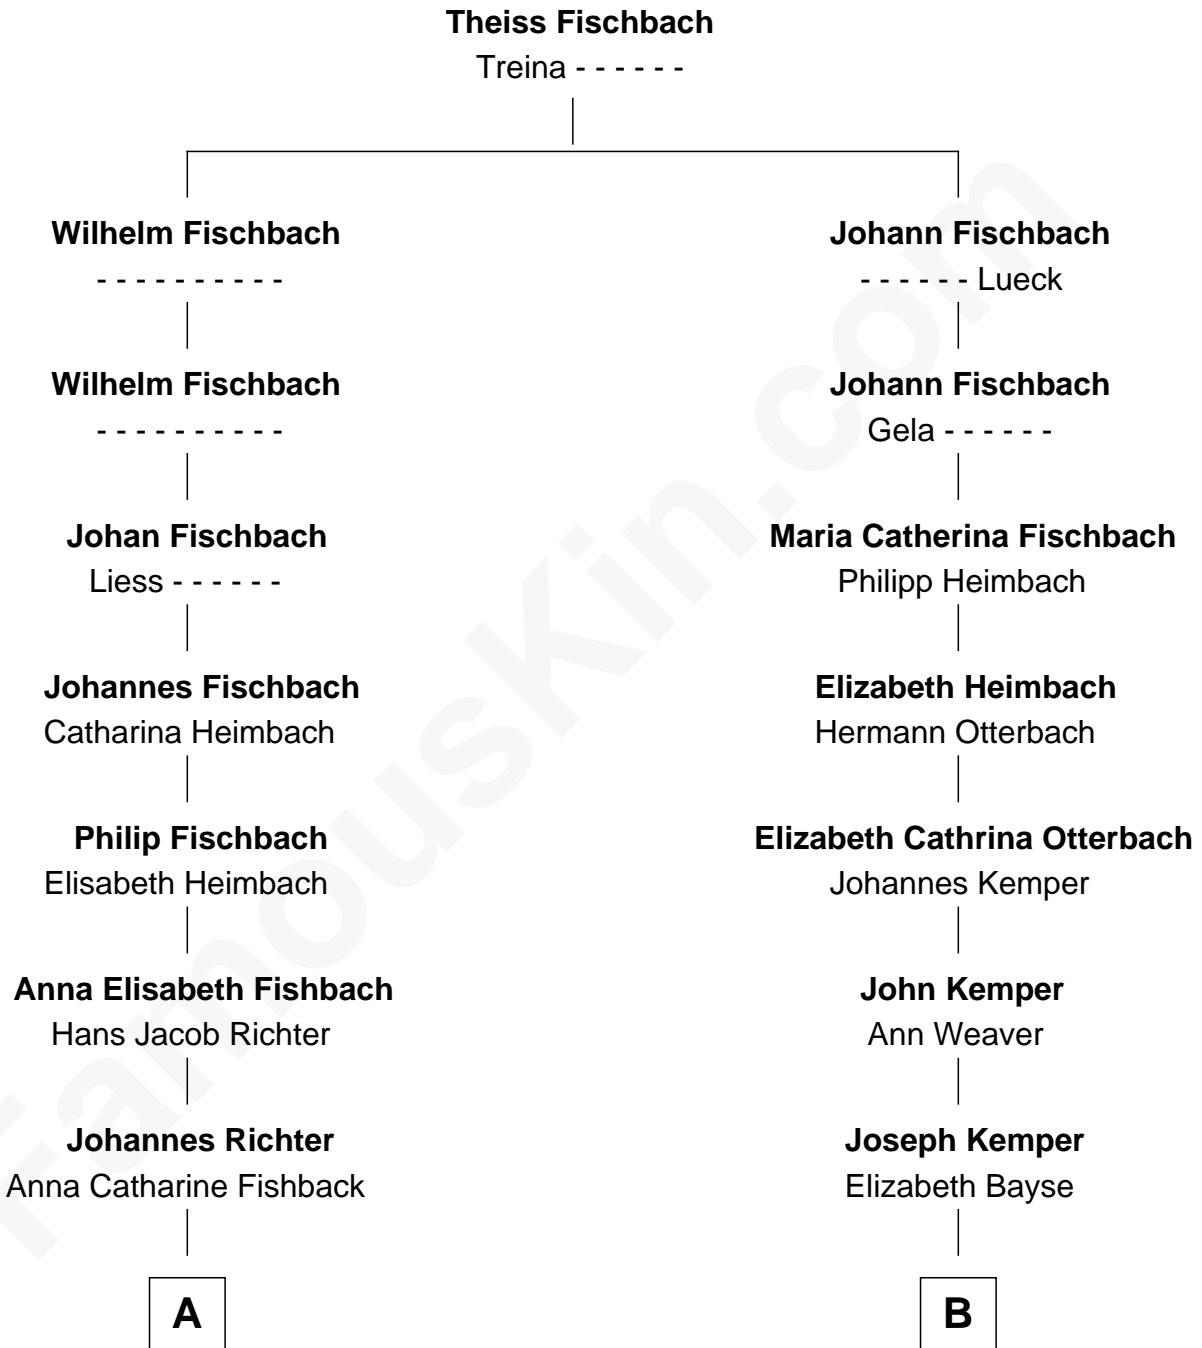

**FamousKin.com**  
**Relationship Chart of**  
**James Sevier Conway**  
*1st Governor of Arkansas*

**9th cousin of**  
**Anna Jarvis**  
*Founder of American Mother's Day*

**A**

**Frederick Rector**  
Elizabeth Conner

**Ann Rector**  
Thomas Conway

**James Sevier Conway**  
*1st Governor of Arkansas*

**B**

**Nancy M. Kemper**  
Rev. Josiah Washington Reeves

**Anna Maria Reeves**  
Granville Eskridge Jarvis

**Anna Jarvis**  
*Founder of Mother's Day*