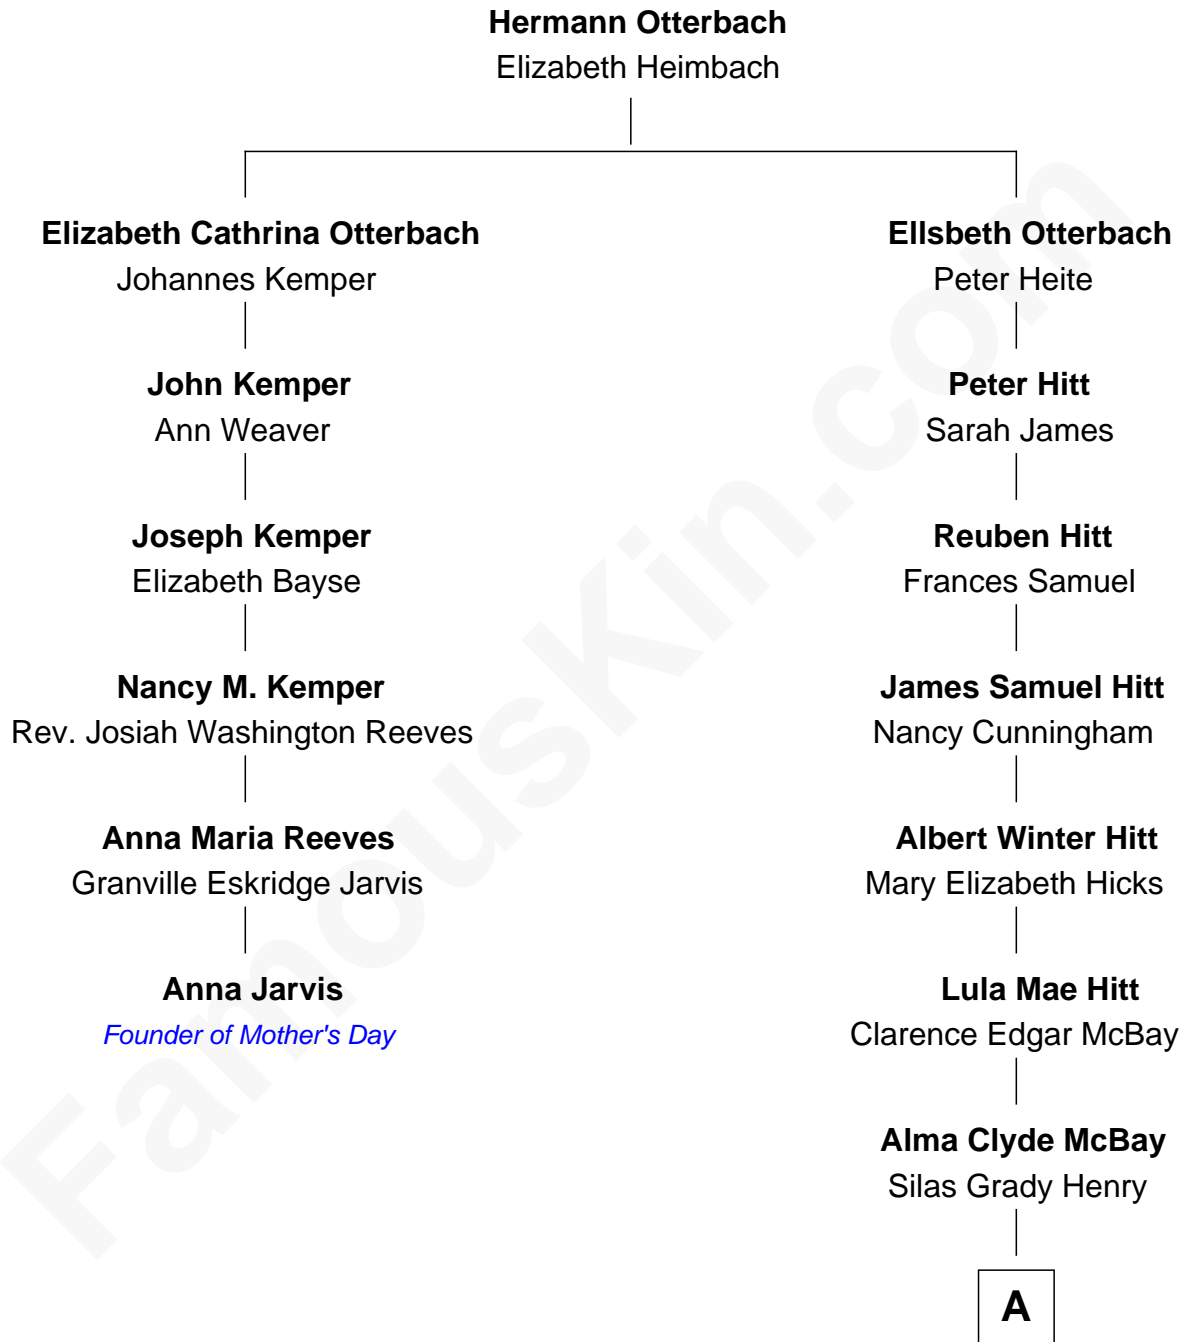

FamousKin.com

Relationship Chart of

Anna Jarvis

Founder of American Mother's Day

5th cousin 4 times removed of

Neil Patrick Harris

TV and Movie Actor

A

Martha Jeanne Henry

George Thomas Harris

Ronald Gene Harris

Sheila Gail Scott

Neil Patrick Harris

TV and Movie Actor